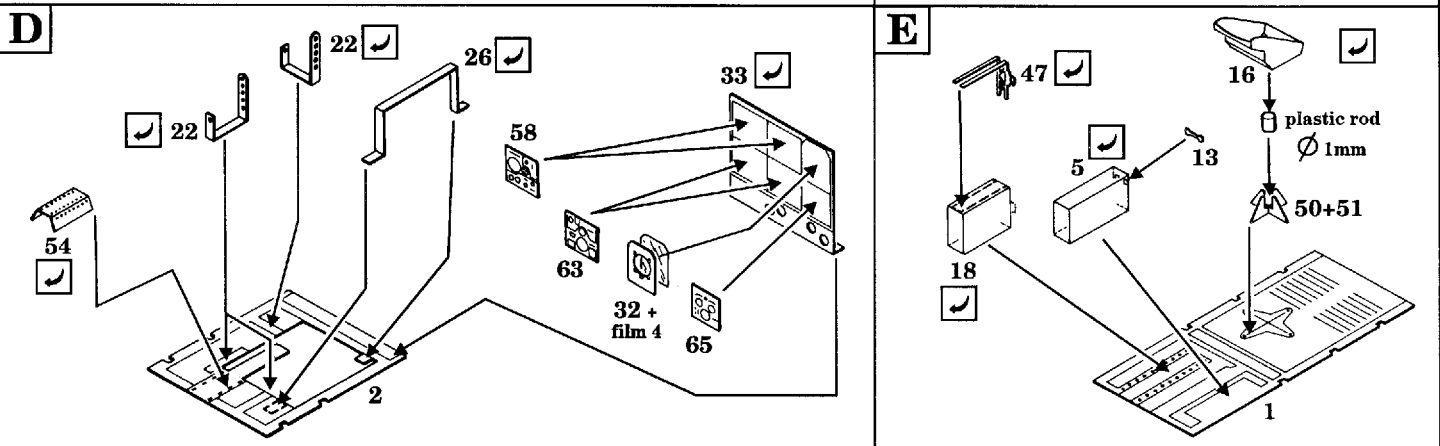

Messerschmitt Bf-110D

1/48 scale detail set for FUJIMI kit

48 253

-  OPPOSITE SIDE
-  REMOVE
-  BEND
-  REPLACE
-  GRIND

B INSTRUMENT PANEL & FLOOR

WING RADIATORS (R) kit parts 27,26

OIL COOLERS

MAIN WHEEL DOORS