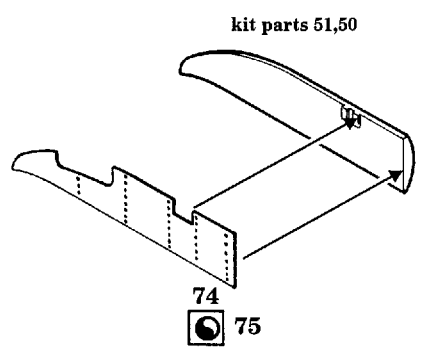

Messerschmitt Bf-110D

1/48 scale detail set for FUJIMI kit

48 253

-  OPPOSITE SIDE
-  REMOVE
-  BEND
-  REPLACE
-  GRIND

B INSTRUMENT PANEL & FLOOR

WING RADIATORS (R) kit parts 27,26

OIL COOLERS

MAIN WHEEL DOORS