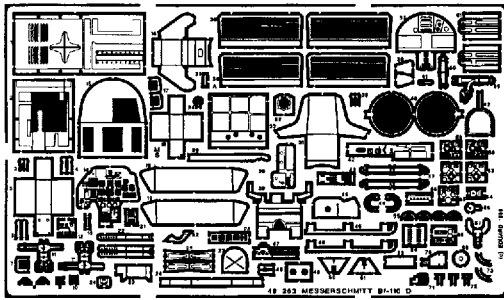

Messerschmitt Bf-110D

1/48 scale detail set for FUJIMI kit

48 253

-  OPPOSITE SIDE
-  REMOVE
-  BEND
-  REPLACE
-  GRIND

B INSTRUMENT PANEL & FLOOR

WING RADIATORS (R) kit parts 27,26

OIL COOLERS

MAIN WHEEL DOORS