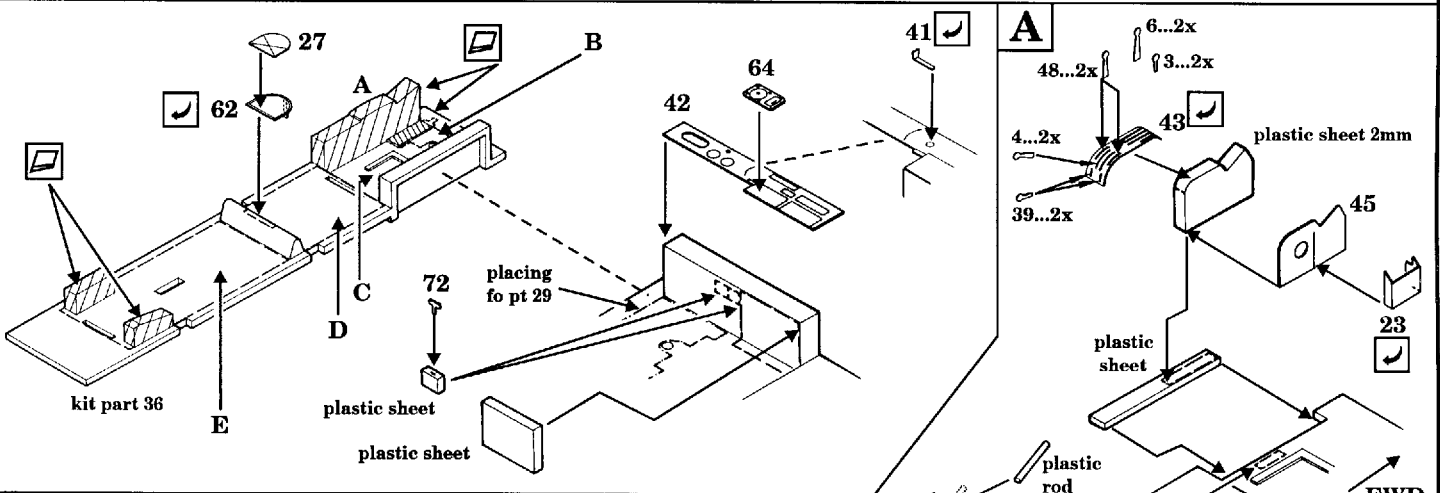

Messerschmitt Bf-110D

1/48 scale detail set for FUJIMI kit

48 253

-  OPPOSITE SIDE
-  REMOVE
-  BEND
-  REPLACE
-  GRIND

B INSTRUMENT PANEL & FLOOR

WING RADIATORS (R) kit parts 27,26

OIL COOLERS

MAIN WHEEL DOORS