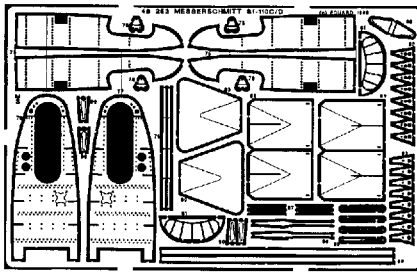

Messerschmitt Bf-110D

1/48 scale detail set for FUJIMI kit

48 253

-  OPPOSITE SIDE
-  REMOVE
-  BEND
-  REPLACE
-  GRIND

B INSTRUMENT PANEL & FLOOR

WING RADIATORS (R) kit parts 27,26

OIL COOLERS

MAIN WHEEL DOORS