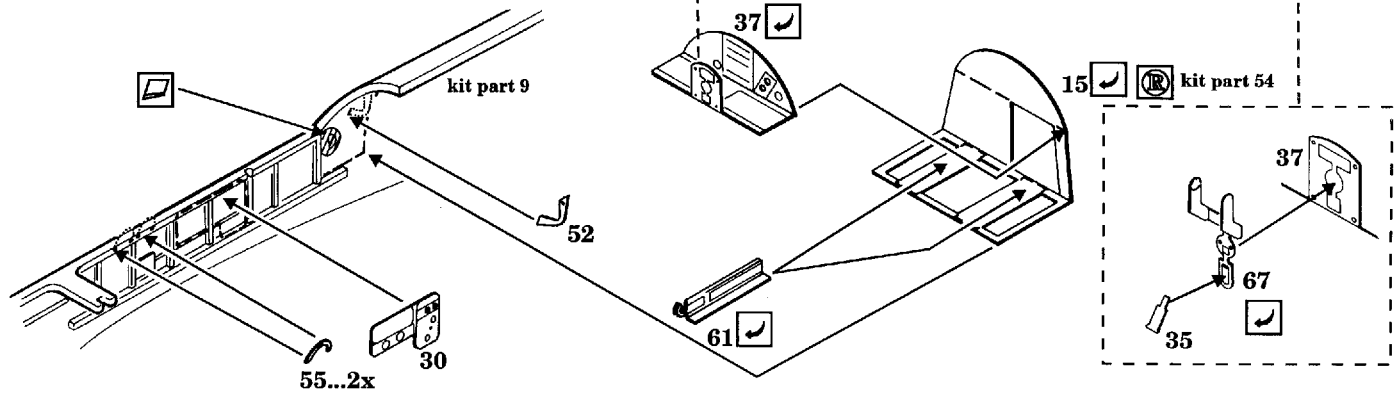

Messerschmitt Bf-110D

1/48 scale detail set for FUJIMI kit

48 253

-  OPPOSITE SIDE
-  REMOVE
-  BEND
-  REPLACE
-  GRIND

B INSTRUMENT PANEL & FLOOR

WING RADIATORS (R) kit parts 27,26

OIL COOLERS

MAIN WHEEL DOORS