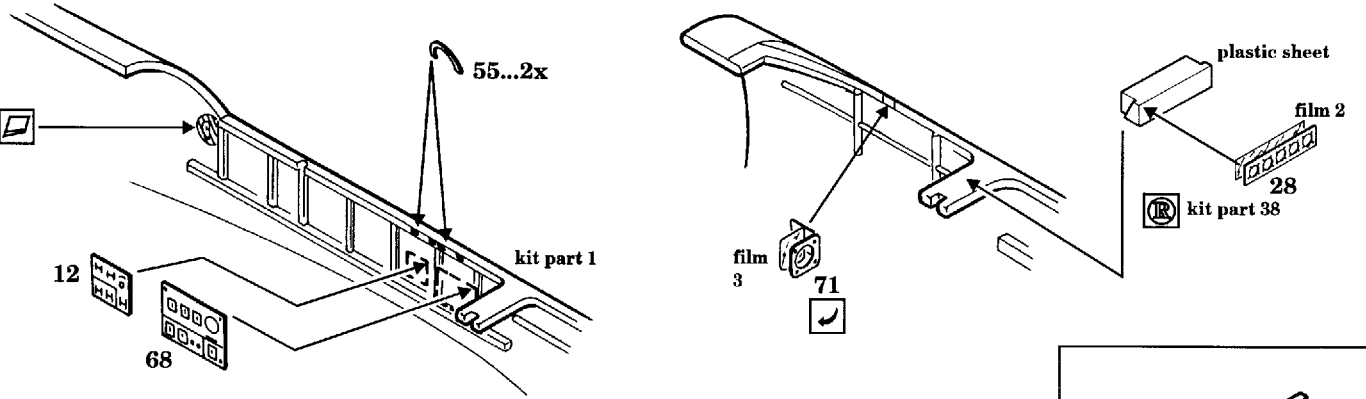

Messerschmitt Bf-110D

1/48 scale detail set for FUJIMI kit

48 253

-  OPPOSITE SIDE
-  REMOVE
-  BEND
-  REPLACE
-  GRIND

B INSTRUMENT PANEL & FLOOR

WING RADIATORS (R) kit parts 27,26

OIL COOLERS

MAIN WHEEL DOORS