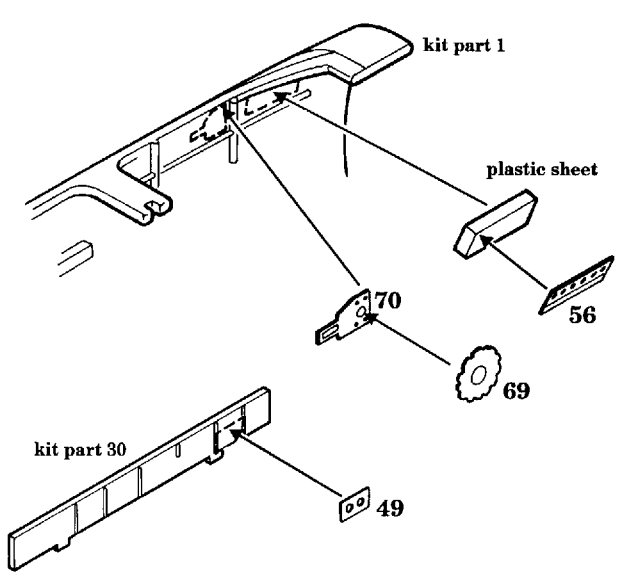

Messerschmitt Bf-110D

1/48 scale detail set for FUJIMI kit

48 253

-  OPPOSITE SIDE
-  REMOVE
-  BEND
-  REPLACE
-  GRIND

B INSTRUMENT PANEL & FLOOR

WING RADIATORS (R) kit parts 27,26

OIL COOLERS

MAIN WHEEL DOORS