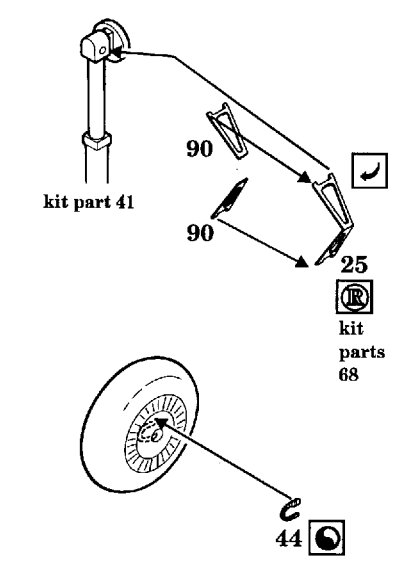

Messerschmitt Bf-110D

1/48 scale detail set for FUJIMI kit

48 253

-  OPPOSITE SIDE
-  REMOVE
-  BEND
-  REPLACE
-  GRIND

B INSTRUMENT PANEL & FLOOR

WING RADIATORS (R) kit parts 27,26

OIL COOLERS

MAIN WHEEL DOORS