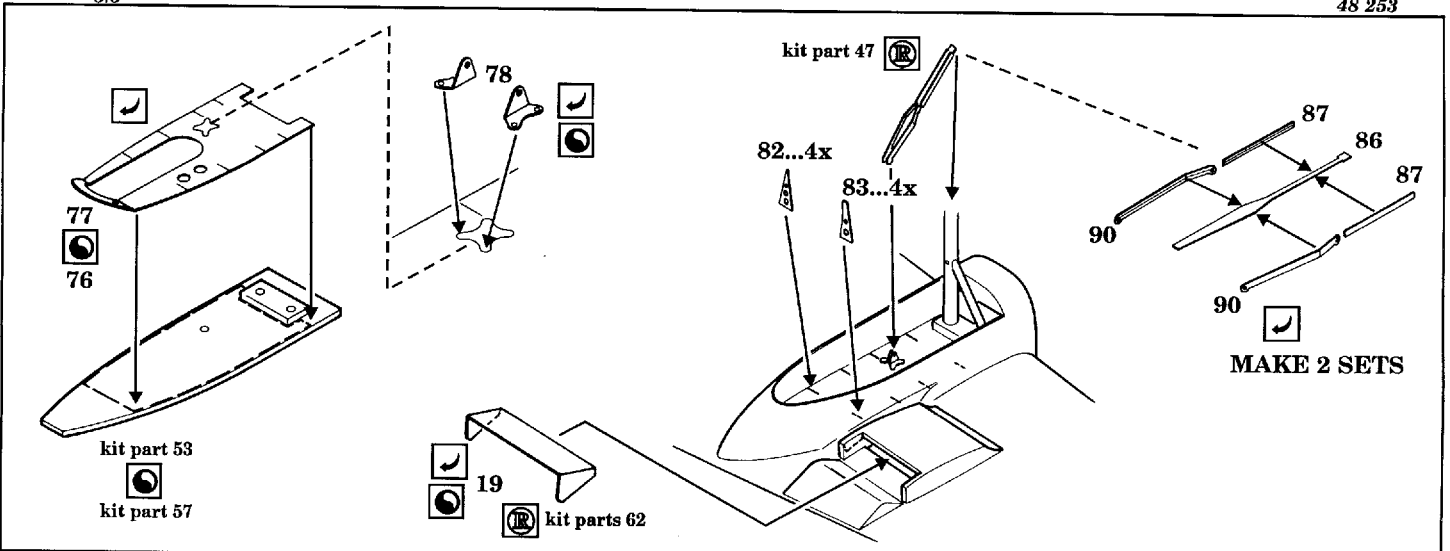

Messerschmitt Bf-110D

1/48 scale detail set for FUJIMI kit

48 253

-  OPPOSITE SIDE
-  REMOVE
-  BEND
-  REPLACE
-  GRIND

B INSTRUMENT PANEL & FLOOR

WING RADIATORS (R) kit parts 27,26

OIL COOLERS

MAIN WHEEL DOORS