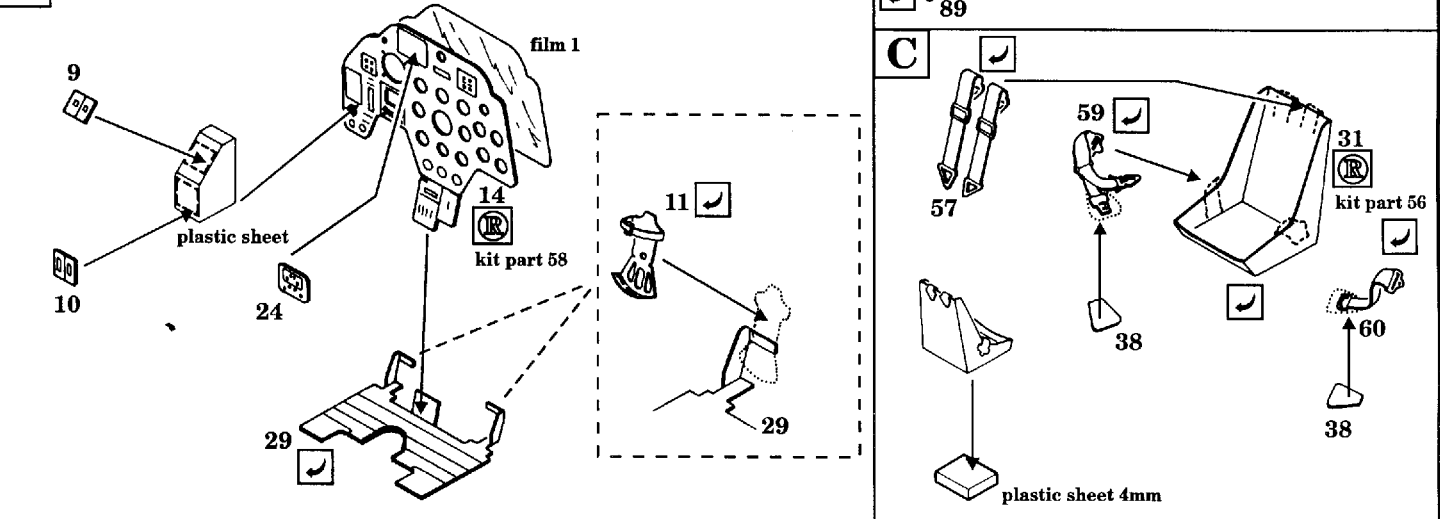

Messerschmitt Bf-110D

1/48 scale detail set for FUJIMI kit

48 253

-  OPPOSITE SIDE
-  REMOVE
-  BEND
-  REPLACE
-  GRIND

B INSTRUMENT PANEL & FLOOR

WING RADIATORS (R) kit parts 27,26

OIL COOLERS

MAIN WHEEL DOORS