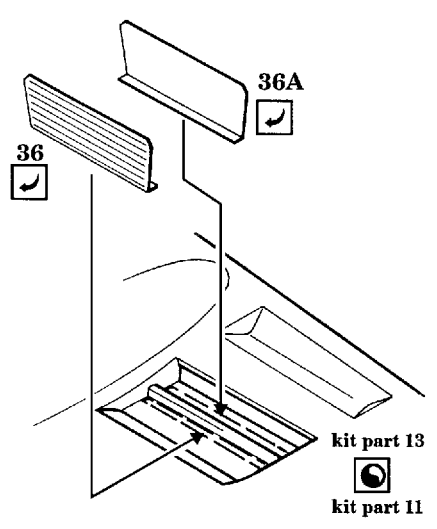

Messerschmitt Bf-110D

1/48 scale detail set for FUJIMI kit

48 253

-  OPPOSITE SIDE
-  REMOVE
-  BEND
-  REPLACE
-  GRIND

B INSTRUMENT PANEL & FLOOR

WING RADIATORS (R) kit parts 27,26

OIL COOLERS

MAIN WHEEL DOORS