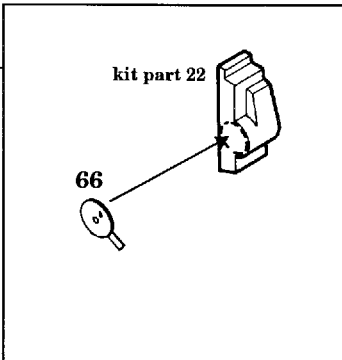

Messerschmitt Bf-110D

1/48 scale detail set for FUJIMI kit

48 253

-  OPPOSITE SIDE
-  REMOVE
-  BEND
-  REPLACE
-  GRIND

B INSTRUMENT PANEL & FLOOR

WING RADIATORS (R) kit parts 27,26

OIL COOLERS

MAIN WHEEL DOORS