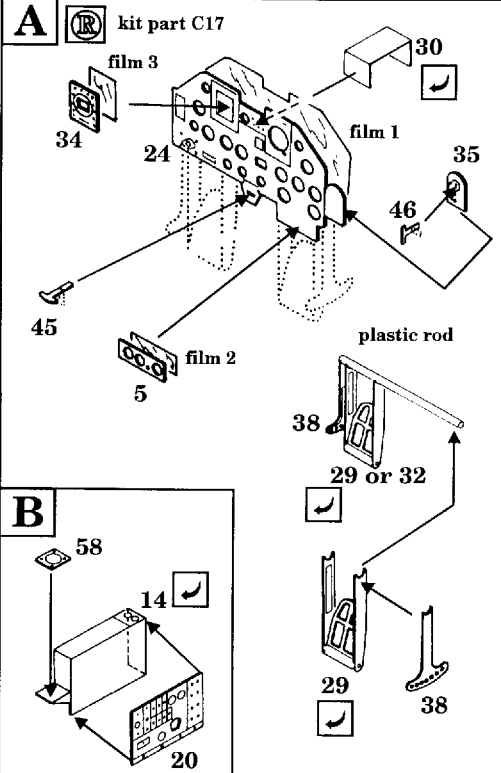

P-47 D Thunderbolt

1/48 scale detail set for ACADEMY kit

48 240

- OPPOSITE SIDE
- REMOVE
- BEND
- REPLACE
- GRIND

COCKPIT

COCKPIT RIGHT SIDE

PILOT'S SEAT & BELTS