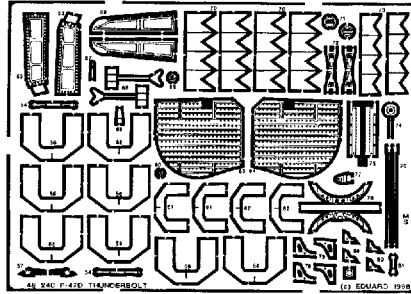

# P-47 D Thunderbolt

1/48 scale detail set for ACADEMY kit

48 240

-  OPPOSITE SIDE
-  REMOVE
-  BEND
-  REPLACE
-  GRIND

## COCKPIT

## COCKPIT RIGHT SIDE