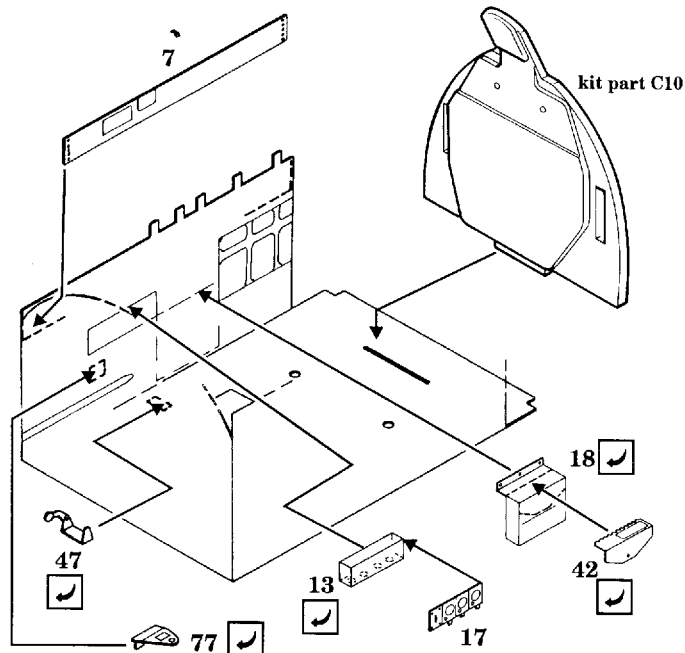

COCKPIT RIGHT SIDE