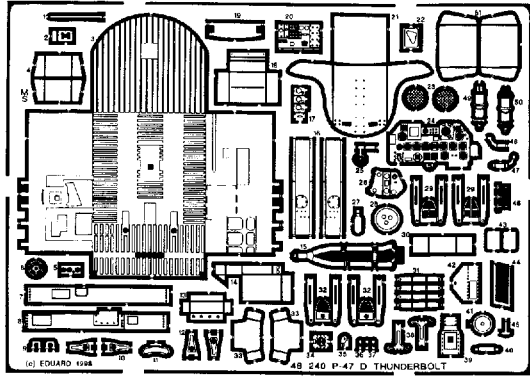

# P-47 D Thunderbolt

1/48 scale detail set for ACADEMY kit

48 240

-  OPPOSITE SIDE
-  REMOVE
-  BEND
-  REPLACE
-  GRIND

## COCKPIT

## COCKPIT RIGHT SIDE