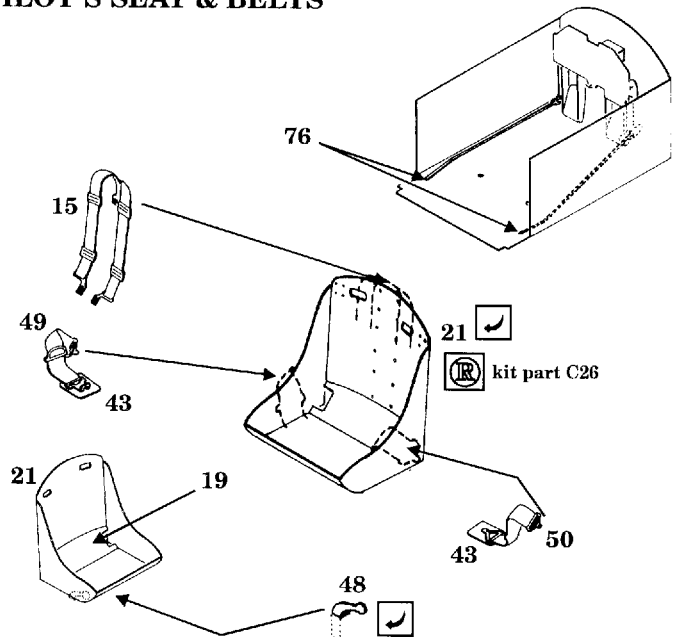

PILOT'S SEAT & BELTS