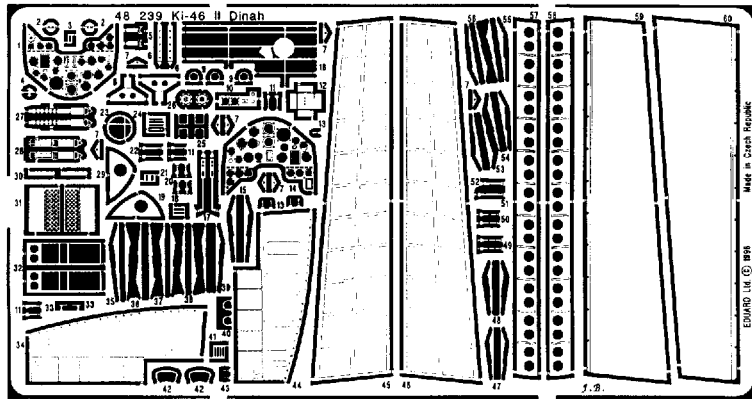

Ki-46 II Dinah

1/48 scale detail set for Tamiya kit

- OPPOSITE SIDE
- REMOVE
- BEND
- REPLACE
- GRIND
- OPTION

A COCKPIT

B GUNNER'S POSITION

kit part A18
A6

kit part A18

kit part A6

For closed flaps only

C FLAPS

kit part B1

from kit part B1

kit part B8
B9

D MAIN UNDERCARRIAGE

E CANOPY