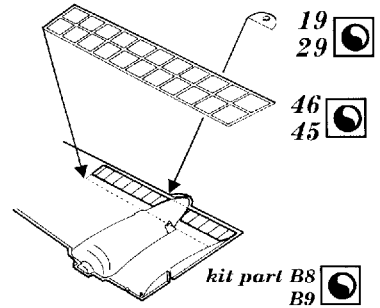

Ki-46 II Dinah

1/48 scale detail set for Tamiya kit

- OPPOSITE SIDE
- REMOVE
- BEND
- REPLACE
- GRIND
- OPTION

A COCKPIT

B GUNNER'S POSITION

kit part A18
A6

kit part A18

kit part A6

For closed flaps only

C FLAPS

kit part B1

from kit part B1

kit part B8
B9

D MAIN UNDERCARRIAGE

E CANOPY