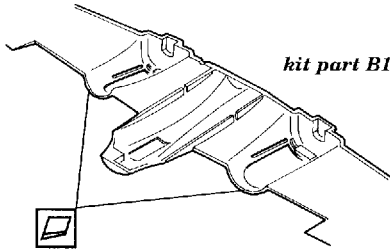

Ki-46 II Dinah

1/48 scale detail set for Tamiya kit

- OPPOSITE SIDE
- REMOVE
- BEND
- REPLACE
- GRIND
- OPTION

A COCKPIT

B GUNNER'S POSITION

kit part A18
A6

kit part A18

kit part A6

For closed flaps only

C FLAPS

kit part B1

from kit part B1

kit part B8
B9

D MAIN UNDERCARRIAGE

E CANOPY