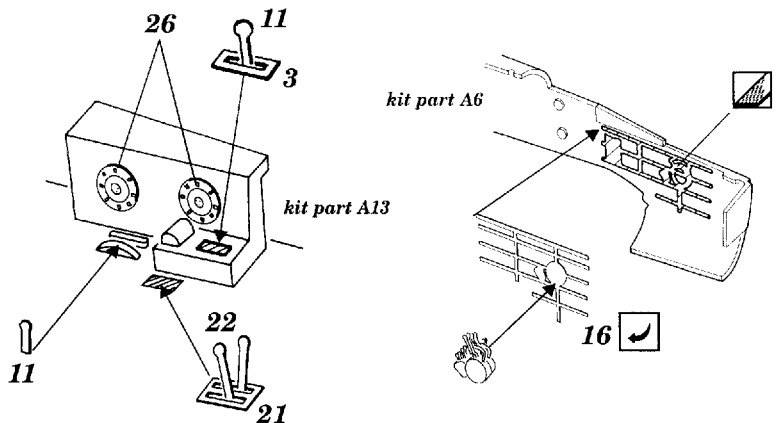

Ki-46 II Dinah

1/48 scale detail set for Tamiya kit

- OPPOSITE SIDE
- REMOVE
- BEND
- REPLACE
- GRIND
- OPTION

A COCKPIT

B GUNNER'S POSITION

kit part A18
A6

kit part A18

kit part A6

For closed flaps only

C FLAPS

kit part B1

from kit part B1

kit part B8
B9

D MAIN UNDERCARRIAGE

E CANOPY