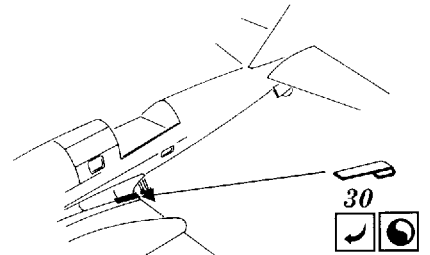

Ki-46 II Dinah

1/48 scale detail set for Tamiya kit

- OPPOSITE SIDE
- REMOVE
- BEND
- REPLACE
- GRIND
- OPTION

A COCKPIT

B GUNNER'S POSITION

kit part A18
A6

kit part A18

kit part A6

For closed flaps only

C FLAPS

kit part B1

from kit part B1

kit part B8
B9

D MAIN UNDERCARRIAGE

E CANOPY