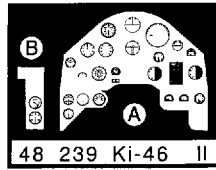

Ki-46 II Dinah

1/48 scale detail set for Tamiya kit

- OPPOSITE SIDE
- REMOVE
- BEND
- REPLACE
- GRIND
- OPTION

A COCKPIT

B GUNNER'S POSITION

kit part A18
A6

kit part A18

kit part A6