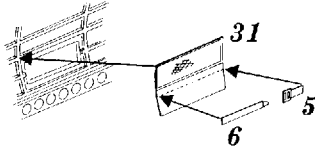

Ki-46 II Dinah

1/48 scale detail set for Tamiya kit

- OPPOSITE SIDE
- REMOVE
- BEND
- REPLACE
- GRIND
- OPTION

A COCKPIT

B GUNNER'S POSITION

kit part A18
A6

kit part A18

kit part A6

For closed flaps only

C FLAPS

kit part B1

from kit part B1

kit part B8
B9

D MAIN UNDERCARRIAGE

E CANOPY