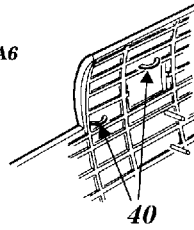

Ki-46 II Dinah

1/48 scale detail set for Tamiya kit

- OPPOSITE SIDE
- REMOVE
- BEND
- REPLACE
- GRIND
- OPTION

A COCKPIT

B GUNNER'S POSITION

kit part A18
A6

kit part A18

kit part A6

For closed flaps only

C FLAPS

kit part B1

from kit part B1

kit part B8
B9

D MAIN UNDERCARRIAGE

E CANOPY