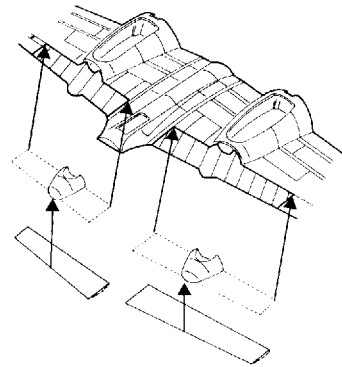

Ki-46 II Dinah

1/48 scale detail set for Tamiya kit

- OPPOSITE SIDE
- REMOVE
- BEND
- REPLACE
- GRIND
- OPTION

A COCKPIT

B GUNNER'S POSITION

kit part A18
A6

kit part A18

kit part A6

For closed flaps only

C FLAPS

kit part B1

from kit part B1

kit part B8
B9

D MAIN UNDERCARRIAGE

E CANOPY