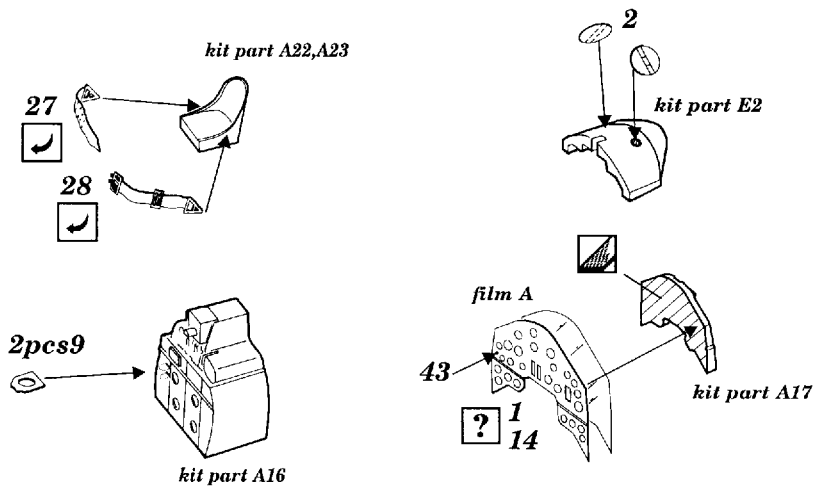

Ki-46 II Dinah

1/48 scale detail set for Tamiya kit

- OPPOSITE SIDE
- REMOVE
- BEND
- REPLACE
- GRIND
- OPTION

A COCKPIT

B GUNNER'S POSITION

kit part A18
A6

kit part A18

kit part A6

For closed flaps only

C FLAPS

kit part B1

from kit part B1

kit part B8
B9

D MAIN UNDERCARRIAGE

E CANOPY