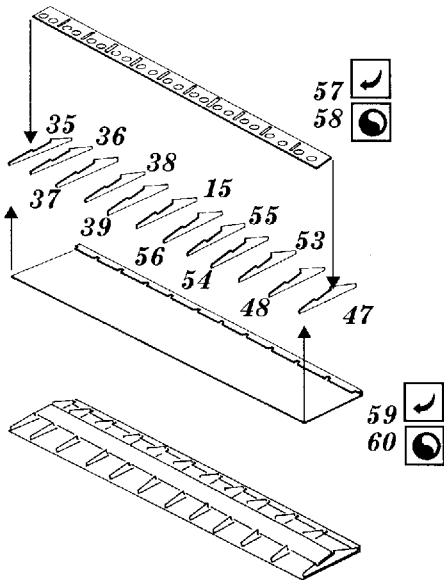

Ki-46 II Dinah

1/48 scale detail set for Tamiya kit

- OPPOSITE SIDE
- REMOVE
- BEND
- REPLACE
- GRIND
- OPTION

A COCKPIT

B GUNNER'S POSITION

kit part A18
A6

kit part A18

kit part A6

For closed flaps only

C FLAPS

kit part B1

from kit part B1

kit part B8
B9

D MAIN UNDERCARRIAGE

E CANOPY