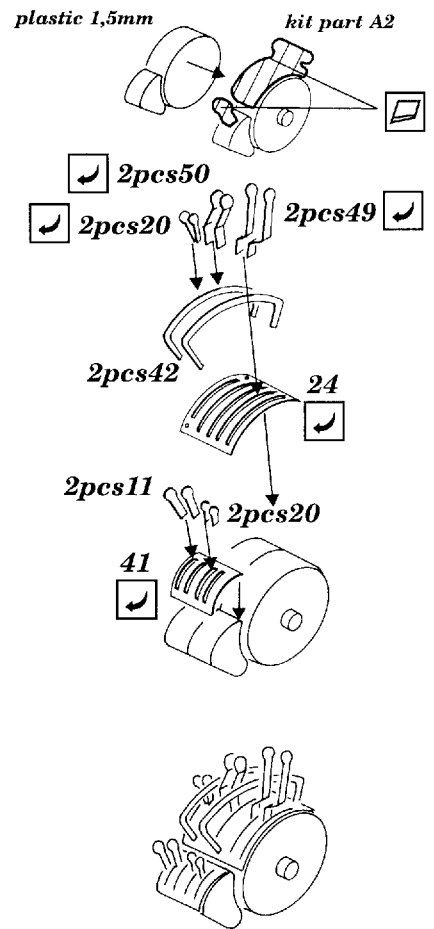

Ki-46 II Dinah

1/48 scale detail set for Tamiya kit

- OPPOSITE SIDE
- REMOVE
- BEND
- REPLACE
- GRIND
- OPTION

A COCKPIT

B GUNNER'S POSITION

kit part A18
A6

kit part A18

kit part A6

For closed flaps only

C FLAPS

kit part B1

from kit part B1

kit part B8
B9

D MAIN UNDERCARRIAGE

E CANOPY