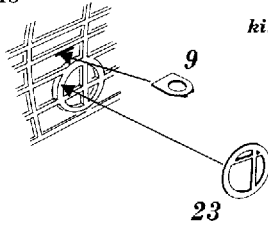

Ki-46 II Dinah

1/48 scale detail set for Tamiya kit

- OPPOSITE SIDE
- REMOVE
- BEND
- REPLACE
- GRIND
- OPTION

A COCKPIT

B GUNNER'S POSITION

kit part A18
A6

kit part A18

kit part A6

For closed flaps only

C FLAPS

kit part B1

from kit part B1

kit part B8
B9

D MAIN UNDERCARRIAGE

E CANOPY