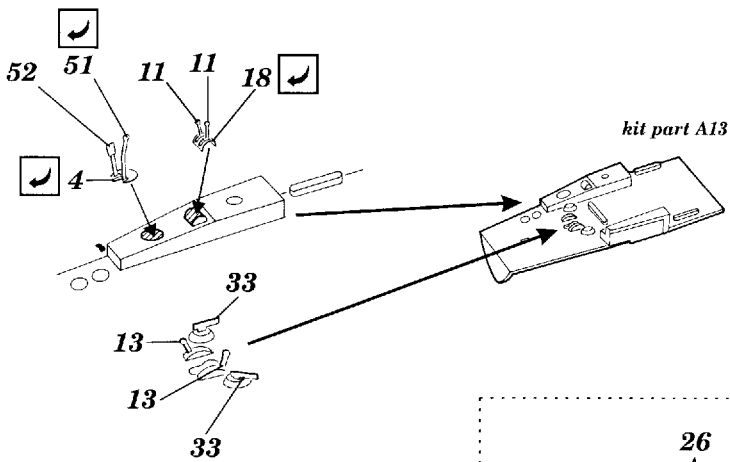

Ki-46 II Dinah

1/48 scale detail set for Tamiya kit

- OPPOSITE SIDE
- REMOVE
- BEND
- REPLACE
- GRIND
- OPTION

A COCKPIT

B GUNNER'S POSITION

kit part A18
A6

kit part A18

kit part A6

For closed flaps only

C FLAPS

kit part B1

from kit part B1

kit part B8
B9

D MAIN UNDERCARRIAGE

E CANOPY