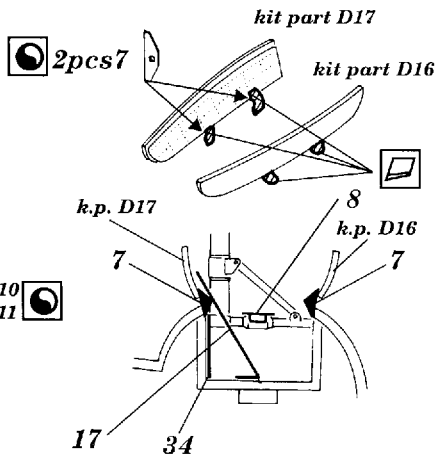

Ki-46 II Dinah

1/48 scale detail set for Tamiya kit

- OPPOSITE SIDE
- REMOVE
- BEND
- REPLACE
- GRIND
- OPTION

A COCKPIT

B GUNNER'S POSITION

kit part A18
A6

kit part A18

kit part A6

For closed flaps only

C FLAPS

kit part B1

from kit part B1

kit part B8
B9

D MAIN UNDERCARRIAGE

E CANOPY