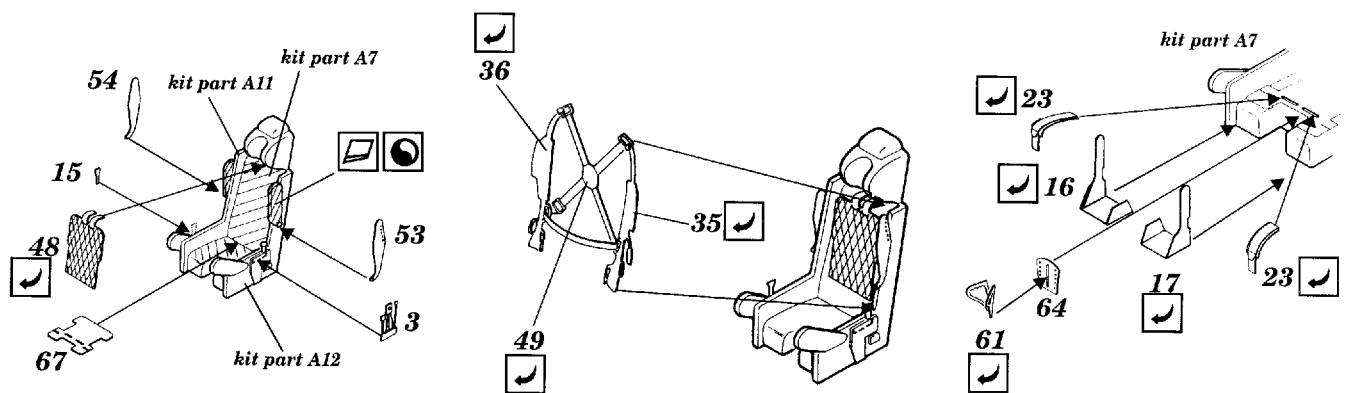

MiG-21MF

1/48 scale detail set for Academy kit

48 238

- OPPOSITE SIDE
- REMOVE
- BEND
- REPLACE
- GRIND
- OPTION

A KM-1 EJECTION SEAT

B INSTRUMENT PANEL

Early version

Late version

C COCKPIT

Early version

D CANOPY

E AIR BRAKES

F EXTERNAL FUEL TANK

G PITOT TUBE

H Gsh-23 BAREL GUN

I ROCKET POD