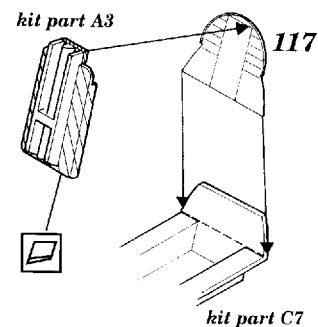

MiG-21MF

1/48 scale detail set for Academy kit

48 238

- OPPOSITE SIDE
- REMOVE
- BEND
- REPLACE
- GRIND
- OPTION

A KM-1 EJECTION SEAT

B INSTRUMENT PANEL

Early version

Late version