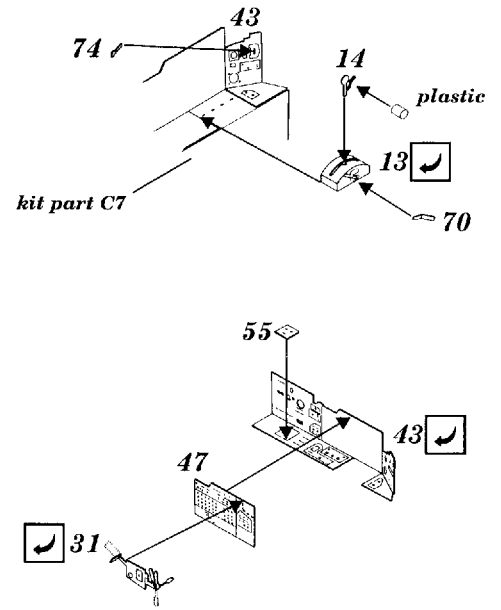

MiG-21MF

1/48 scale detail set for Academy kit

48 238

- OPPOSITE SIDE
- REMOVE
- BEND
- REPLACE
- GRIND
- OPTION

A KM-1 EJECTION SEAT

B INSTRUMENT PANEL

Early version

Late version

C COCKPIT

Early version

D CANOPY

E AIR BRAKES

F EXTERNAL FUEL TANK

G PITOT TUBE

H Gsh-23 BAREL GUN

I ROCKET POD

J NOSE WHEEL WELL

K ENGINE

L MAIN UNDERCARRIAGE

M EXTERIOR PARTS