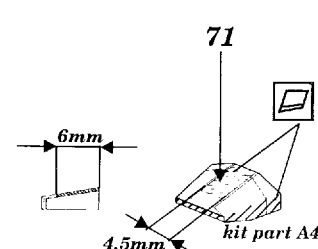

MiG-21MF

1/48 scale detail set for Academy kit

48 238

- OPPOSITE SIDE
- REMOVE
- BEND
- REPLACE
- GRIND
- OPTION

A KM-1 EJECTION SEAT

B INSTRUMENT PANEL

Early version

Late version