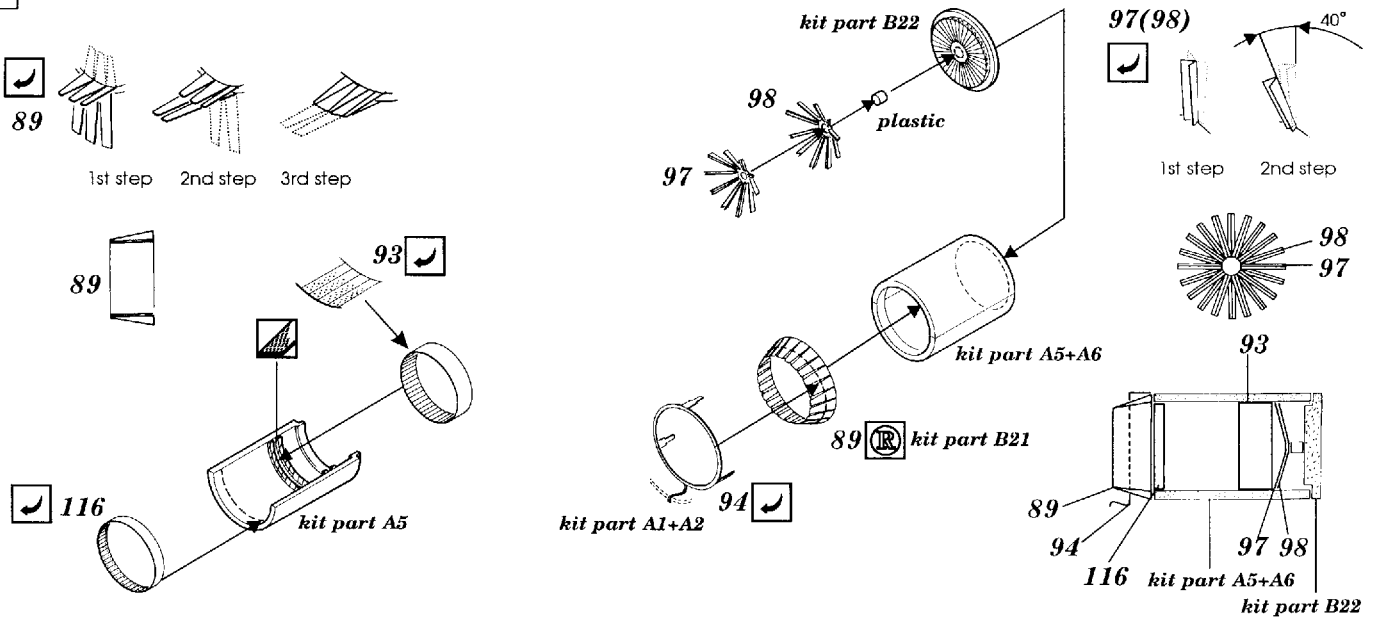

C COCKPIT

Early version

D CANOPY

E AIR BRAKES

F EXTERNAL FUEL TANK

G PITOT TUBE

H Gsh-23 BAREL GUN

I ROCKET POD

J NOSE WHEEL WELL

K ENGINE

L MAIN UNDERCARRIAGE

M EXTERIOR PARTS