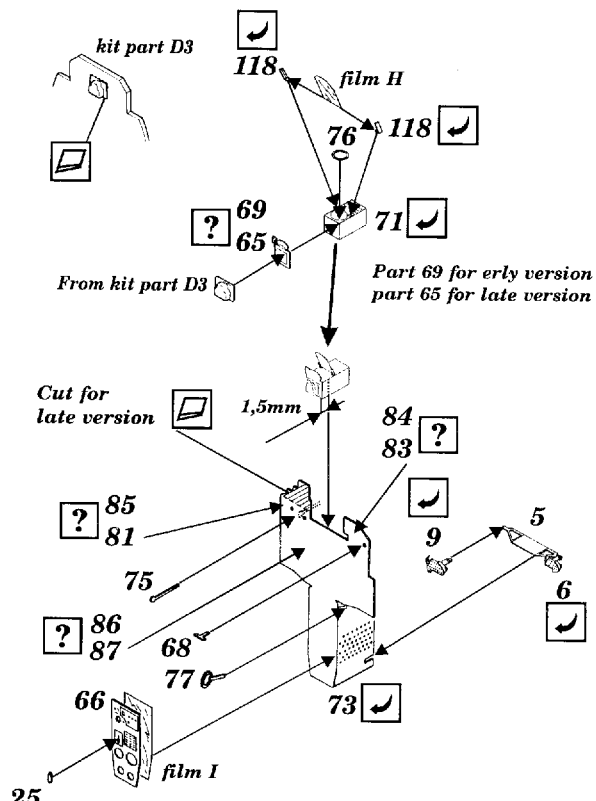

MiG-21MF

1/48 scale detail set for Academy kit

48 238

- OPPOSITE SIDE
- REMOVE
- BEND
- REPLACE
- GRIND
- OPTION

A KM-1 EJECTION SEAT

B INSTRUMENT PANEL

Early version

Late version

C COCKPIT

Early version

D CANOPY

E AIR BRAKES

F EXTERNAL FUEL TANK

G PITOT TUBE

H Gsh-23 BAREL GUN

I ROCKET POD

J NOSE WHEEL WELL

K ENGINE

L MAIN UNDERCARRIAGE

M EXTERIOR PARTS