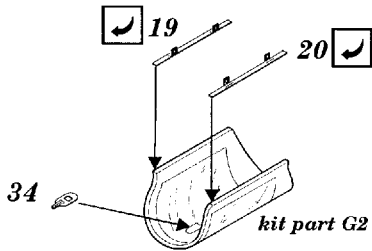

C COCKPIT

Early version

D CANOPY

E AIR BRAKES

F EXTERNAL FUEL TANK

G PITOT TUBE

H Gsh-23 BAREL GUN

I ROCKET POD