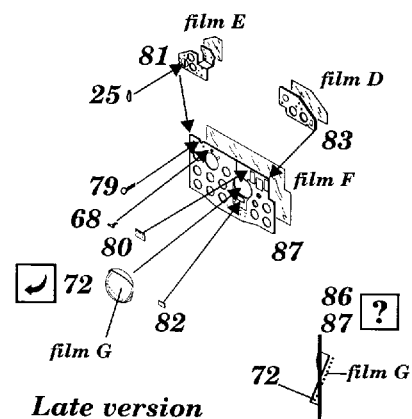

MiG-21MF

1/48 scale detail set for Academy kit

48 238

- OPPOSITE SIDE
- REMOVE
- BEND
- REPLACE
- GRIND
- OPTION

A KM-1 EJECTION SEAT

B INSTRUMENT PANEL

Early version

Late version

C COCKPIT

Early version

D CANOPY

E AIR BRAKES

F EXTERNAL FUEL TANK

G PITOT TUBE

H Gsh-23 BAREL GUN

I ROCKET POD

J NOSE WHEEL WELL

K ENGINE

L MAIN UNDERCARRIAGE

M EXTERIOR PARTS