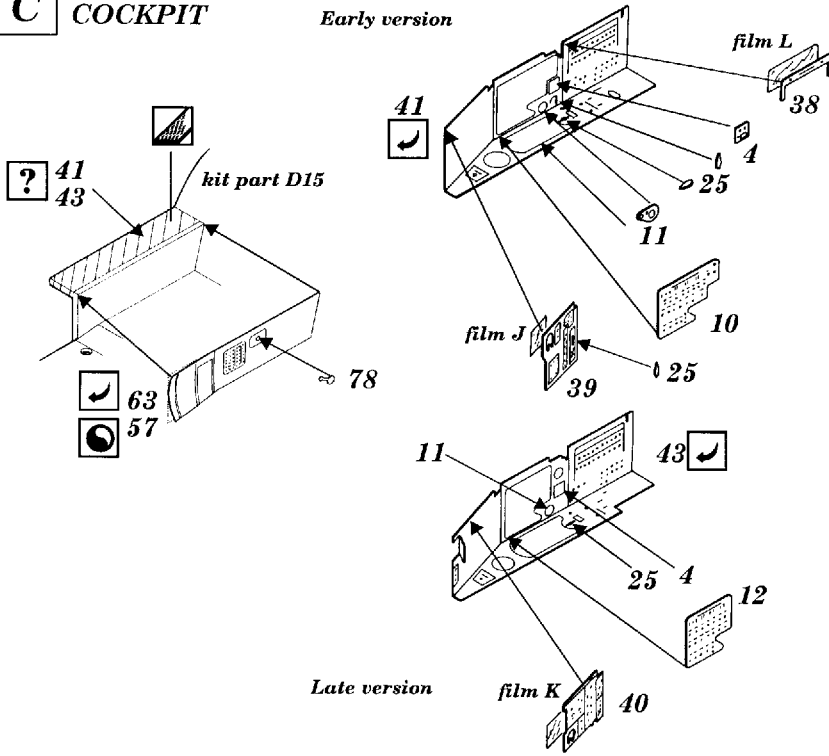

MiG-21MF

1/48 scale detail set for Academy kit

48 238

- OPPOSITE SIDE
- REMOVE
- BEND
- REPLACE
- GRIND
- OPTION

A KM-1 EJECTION SEAT

B INSTRUMENT PANEL

Early version

Late version

C COCKPIT

Early version

D CANOPY

E AIR BRAKES

F EXTERNAL FUEL TANK

G PITOT TUBE

H Gsh-23 BAREL GUN

I ROCKET POD

J NOSE WHEEL WELL

K ENGINE

L MAIN UNDERCARRIAGE

M EXTERIOR PARTS