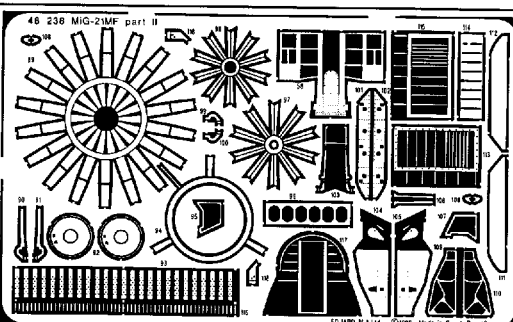

MiG-21MF

1/48 scale detail set for Academy kit

48 238

- OPPOSITE SIDE
- REMOVE
- BEND
- REPLACE
- GRIND
- OPTION

A KM-1 EJECTION SEAT

B INSTRUMENT PANEL

Early version

Late version

C COCKPIT

Early version

D CANOPY

E AIR BRAKES

F EXTERNAL FUEL TANK

G PITOT TUBE

H Gsh-23 BAREL GUN

I ROCKET POD