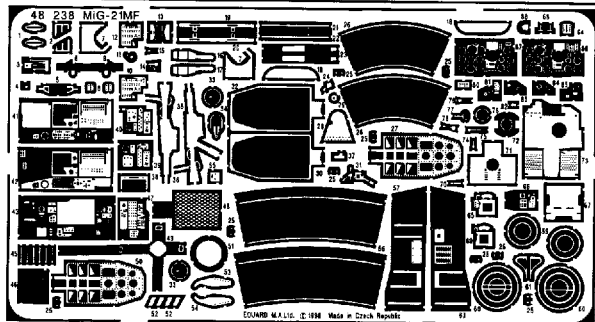

MiG-21MF

1/48 scale detail set for Academy kit

48 238

- OPPOSITE SIDE
- REMOVE
- BEND
- REPLACE
- GRIND
- OPTION

A KM-1 EJECTION SEAT

B INSTRUMENT PANEL

Early version

Late version

C COCKPIT

Early version

D CANOPY

E AIR BRAKES

F EXTERNAL FUEL TANK

G PITOT TUBE

H Gsh-23 BAREL GUN

I ROCKET POD

J NOSE WHEEL WELL

K ENGINE

L MAIN UNDERCARRIAGE

M EXTERIOR PARTS