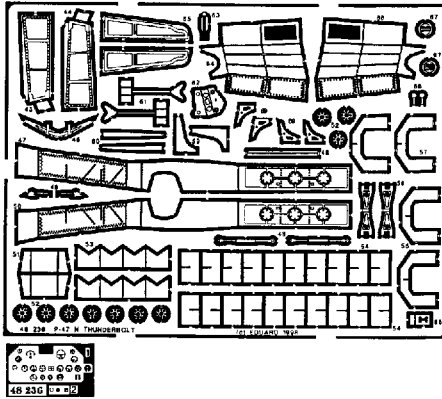

P-47 N Thunderbolt

1/48 scale detail set for REVELL-MONOGRAM kit

-  OPPOSITE SIDE
-  REMOVE
-  BEND
-  REPLACE
-  GRIND

COCKPIT

A kit parts 21,22

B

COCKPIT RIGHT SIDE

PILOT'S SEAT & BELTS