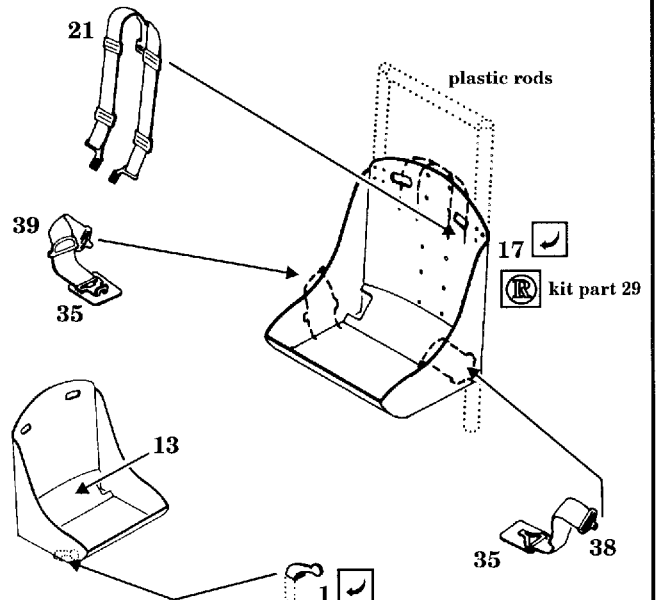

P-47 N Thunderbolt

1/48 scale detail set for REVELL-MONOGRAM kit

-  OPPOSITE SIDE
-  REMOVE
-  BEND
-  REPLACE
-  GRIND

COCKPIT

A kit parts 21,22

B

COCKPIT RIGHT SIDE

PILOT'S SEAT & BELTS