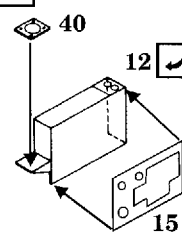

P-47 N Thunderbolt

1/48 scale detail set for REVELL-MONOGRAM kit

-  OPPOSITE SIDE
-  REMOVE
-  BEND
-  REPLACE
-  GRIND

COCKPIT

A kit parts 21,22

B

COCKPIT RIGHT SIDE

PILOT'S SEAT & BELTS