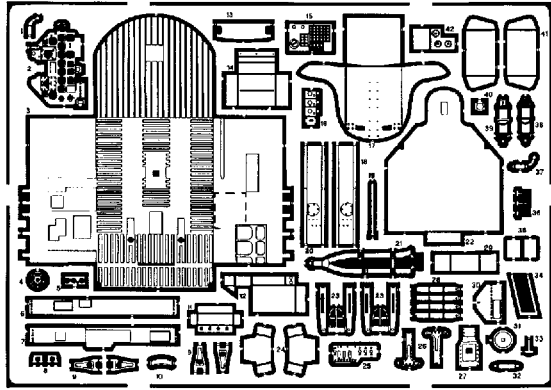

P-47 N Thunderbolt

1/48 scale detail set for REVELL-MONOGRAM kit

-  OPPOSITE SIDE
-  REMOVE
-  BEND
-  REPLACE
-  GRIND

COCKPIT

A kit parts 21,22

B

COCKPIT RIGHT SIDE

PILOT'S SEAT & BELTS