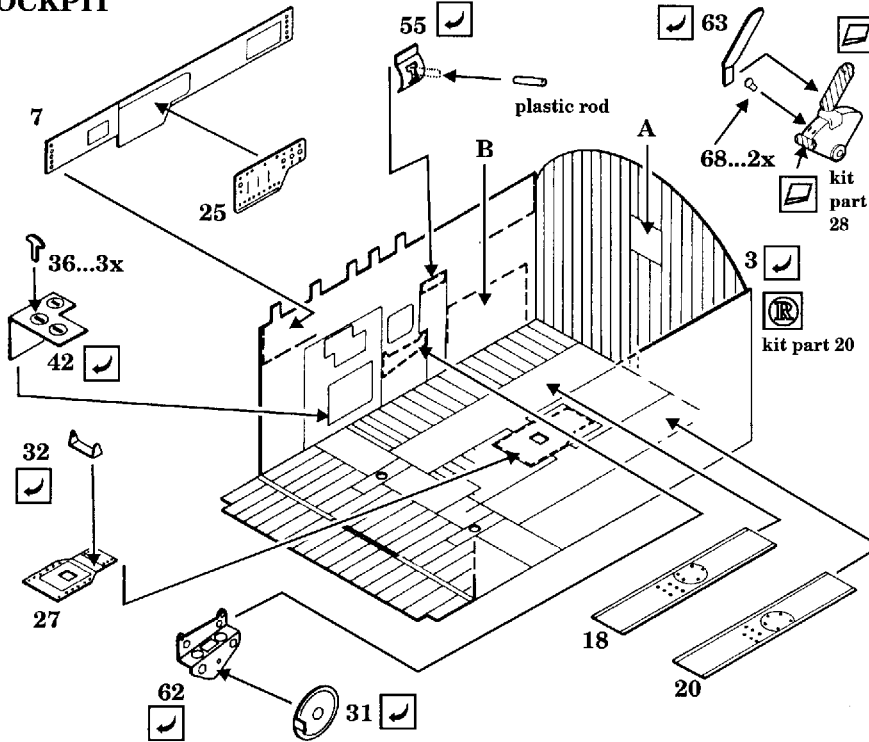

P-47 N Thunderbolt

1/48 scale detail set for REVELL-MONOGRAM kit

-  OPPOSITE SIDE
-  REMOVE
-  BEND
-  REPLACE
-  GRIND

COCKPIT

A kit parts 21,22

B

COCKPIT RIGHT SIDE

PILOT'S SEAT & BELTS