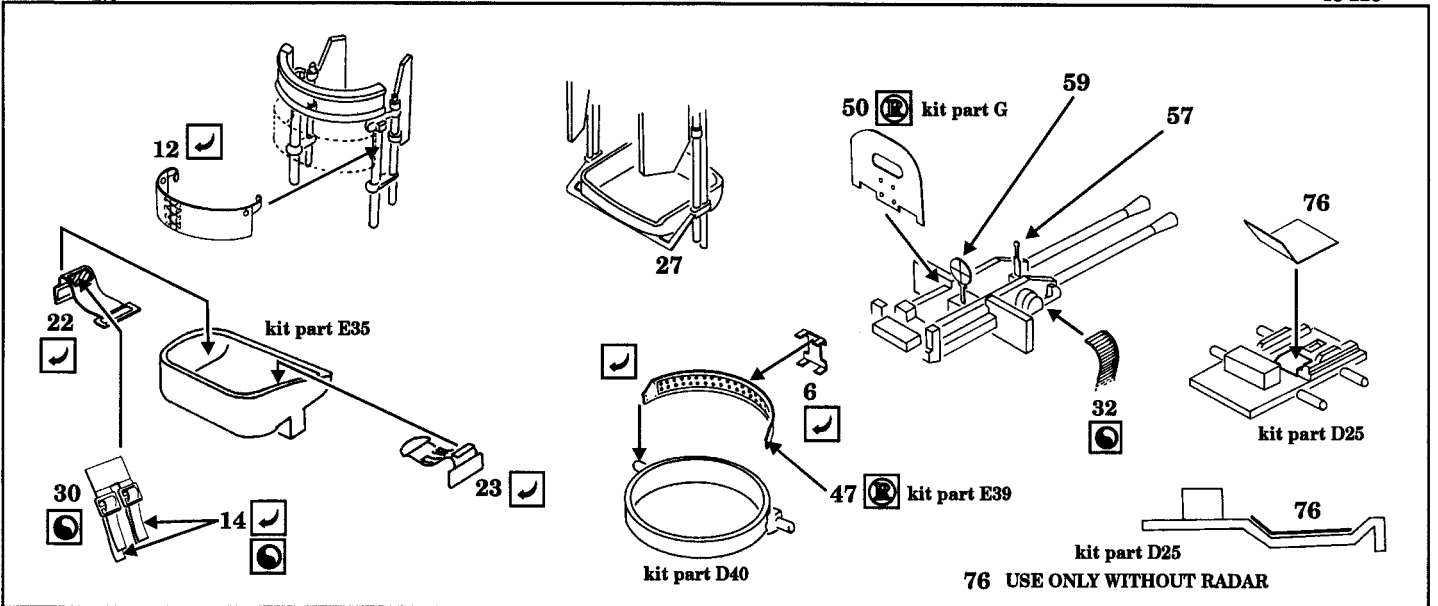

# SBD-5 DAUNTLESS

48 225

1/48 scale detail set for ACCURATE MINIATURES kit

- OPPOSITE SIDE
- REMOVE
- BEND
- REPLACE
- GRIND

ENGINE & COWLING