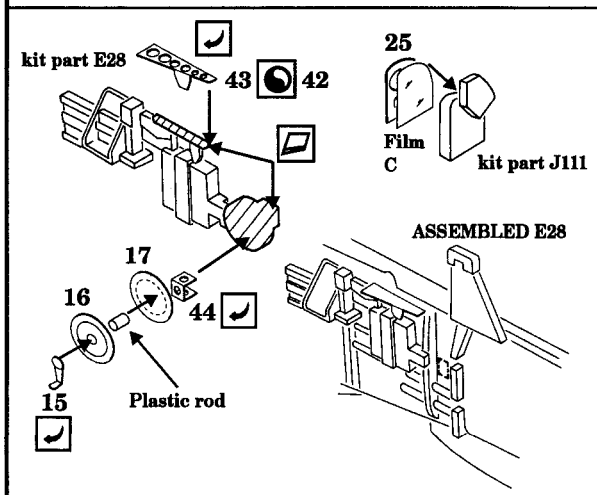

# SBD-5 DAUNTLESS

48 225

1/48 scale detail set for ACCURATE MINIATURES kit

- OPPOSITE SIDE
- REMOVE
- BEND
- REPLACE
- GRIND

ENGINE & COWLING