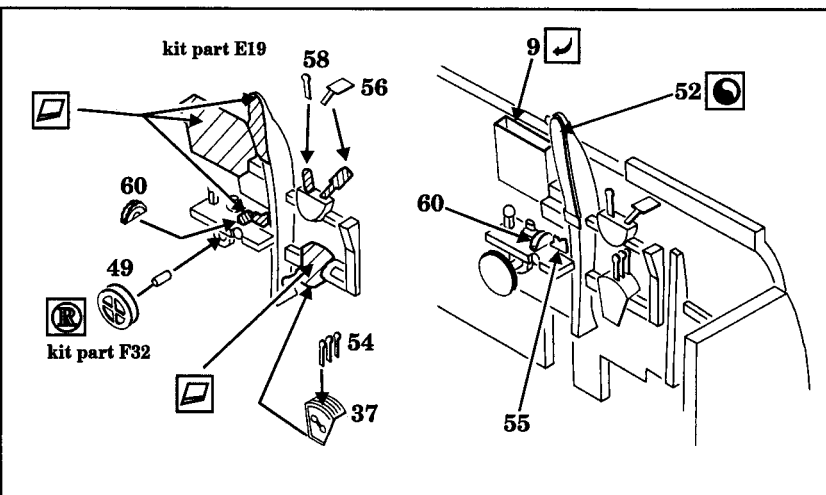

# SBD-5 DAUNTLESS

48 225

1/48 scale detail set for ACCURATE MINIATURES kit

- OPPOSITE SIDE
- REMOVE
- BEND
- REPLACE
- GRIND

ENGINE & COWLING