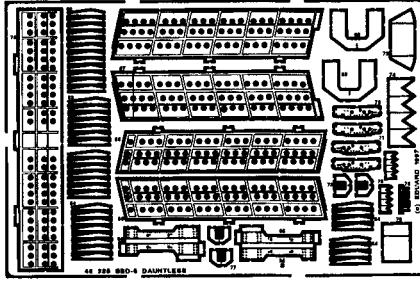

# SBD-5 DAUNTLESS

48 225

1/48 scale detail set for ACCURATE MINIATURES kit

- OPPOSITE SIDE
- REMOVE
- BEND
- REPLACE
- GRIND

ENGINE & COWLING