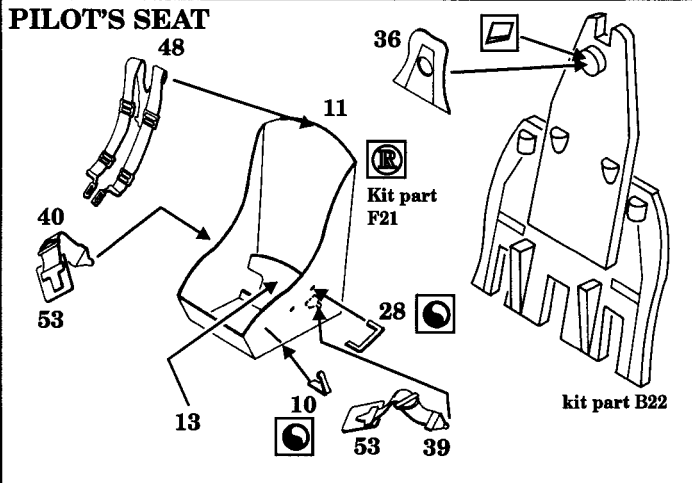

# SBD-5 DAUNTLESS

48 225

1/48 scale detail set for ACCURATE MINIATURES kit

- OPPOSITE SIDE
- REMOVE
- BEND
- REPLACE
- GRIND

ENGINE & COWLING