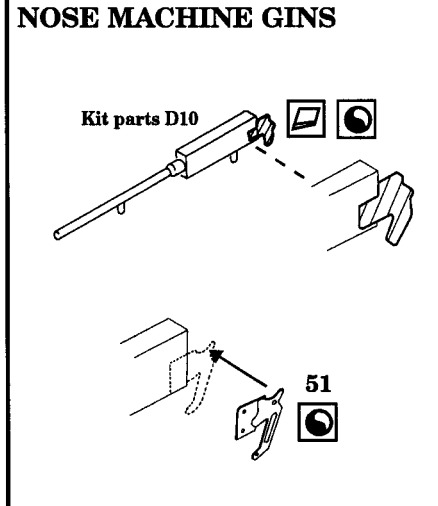

# SBD-5 DAUNTLESS

48 225

1/48 scale detail set for ACCURATE MINIATURES kit

- OPPOSITE SIDE
- REMOVE
- BEND
- REPLACE
- GRIND

ENGINE & COWLING