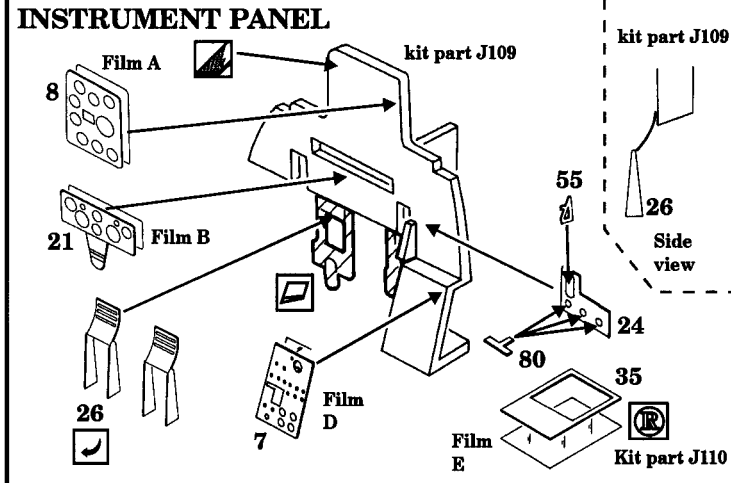

# SBD-5 DAUNTLESS

48 225

1/48 scale detail set for ACCURATE MINIATURES kit

- OPPOSITE SIDE
- REMOVE
- BEND
- REPLACE
- GRIND

ENGINE & COWLING