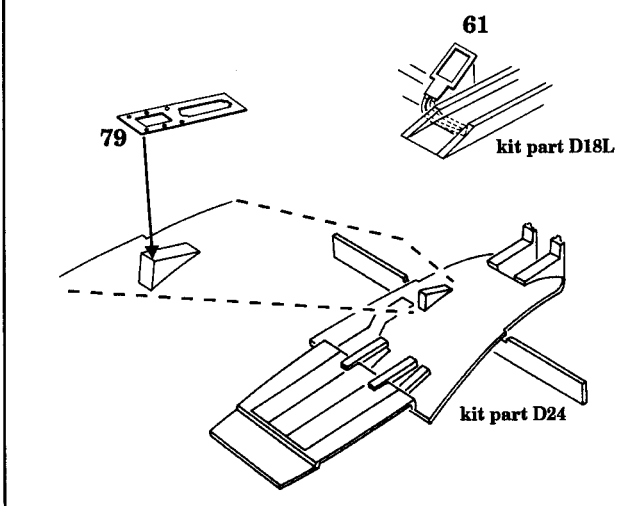

# SBD-5 DAUNTLESS

48 225

1/48 scale detail set for ACCURATE MINIATURES kit

- OPPOSITE SIDE
- REMOVE
- BEND
- REPLACE
- GRIND

ENGINE & COWLING