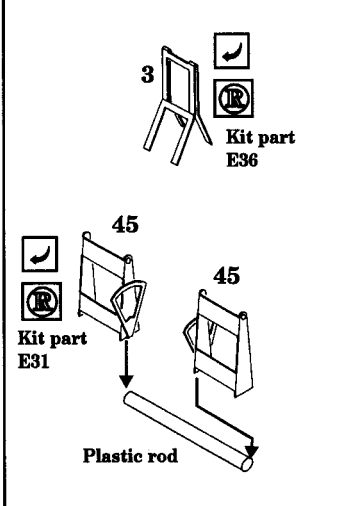

# SBD-5 DAUNTLESS

48 225

1/48 scale detail set for ACCURATE MINIATURES kit

- OPPOSITE SIDE
- REMOVE
- BEND
- REPLACE
- GRIND

ENGINE & COWLING