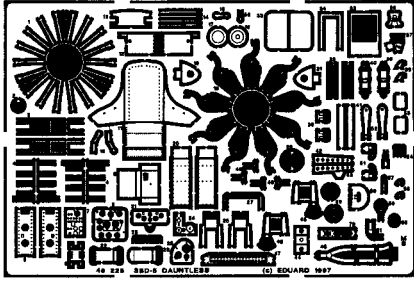

# SBD-5 DAUNTLESS

48 225

1/48 scale detail set for ACCURATE MINIATURES kit

- OPPOSITE SIDE
- REMOVE
- BEND
- REPLACE
- GRIND

ENGINE & COWLING