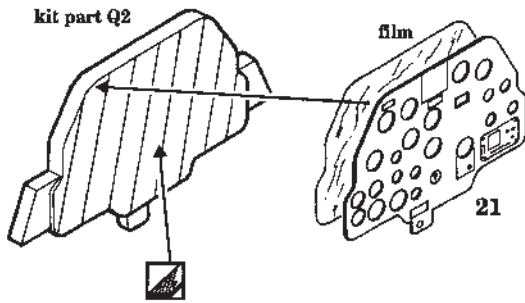

INSTRUMENT PANEL