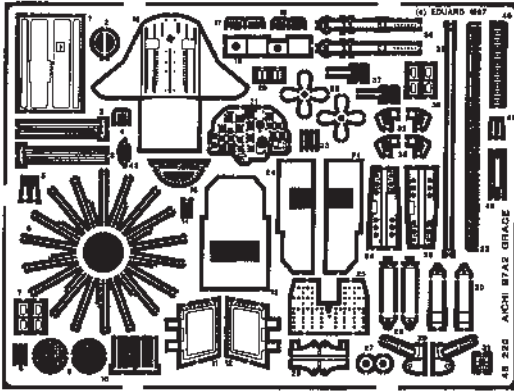

# B7A2 Grace

1/48 scale detail set for HASEGAWA kit

48 220

-  OPPOSITE SIDE
-  REMOVE
-  BEND
-  REPLACE
-  GRIND

## INSTRUMENT PANEL

## FLOOR

## COCKPIT LEFT SIDE