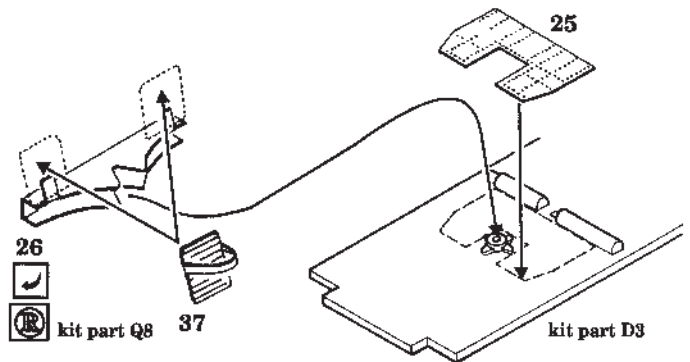

B7A2 Grace

1/48 scale detail set for HASEGAWA kit

48 220

- OPPOSITE SIDE
- REMOVE
- BEND
- REPLACE
- GRIND

INSTRUMENT PANEL

FLOOR

PILOT'S SEAT AND FRAME

GUNNER'S SEAT

COCKPIT LEFT SIDE