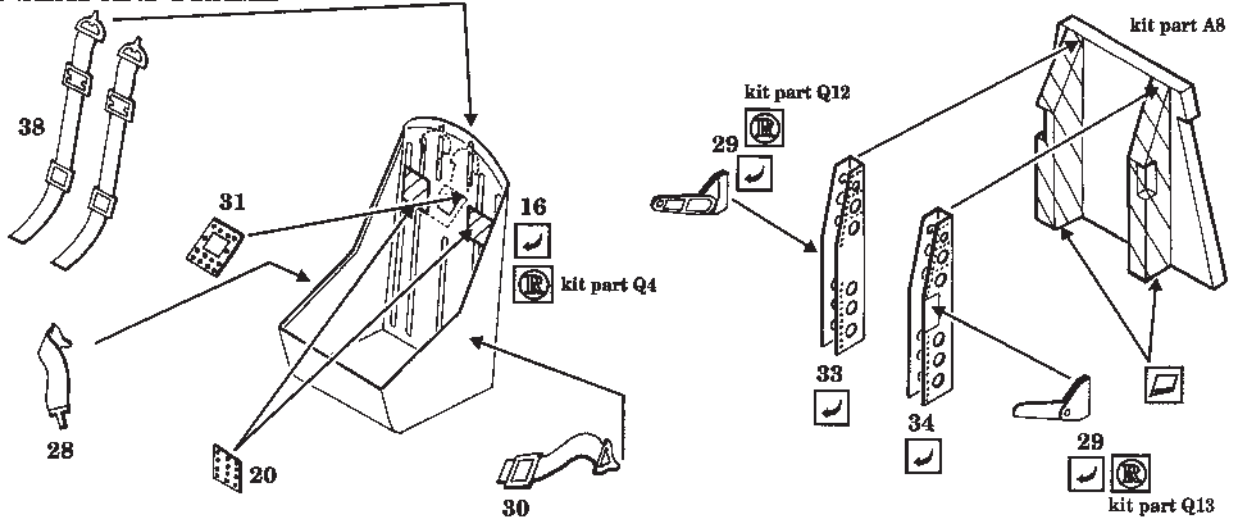

PILOT'S SEAT AND FRAME