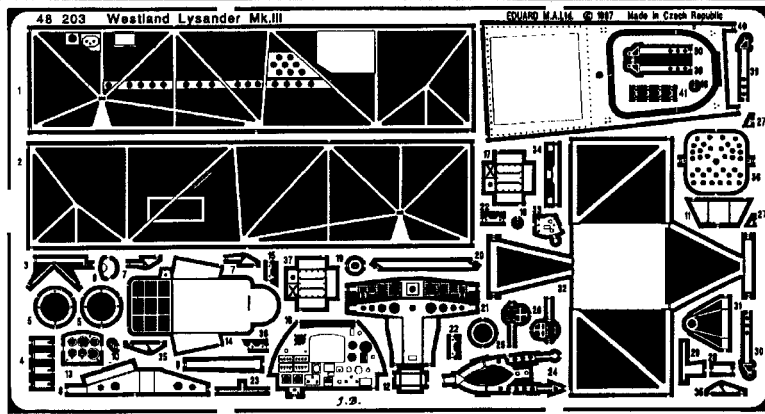

Westland Lysander Mk.III

1/48 scale detail set for Italeri/Testors kit

48 203

-  OPPOSITE SIDE
-  REMOVE
-  BEND
-  REPLACE
-  GRIND
-  OPTION

A INTERIOR ASSEMBLY-RIGHT SIDE

B INTERIOR ASSEMBLY-LEFT SIDE

C SEAT

D CANOPY

E EXTERNAL PARTS