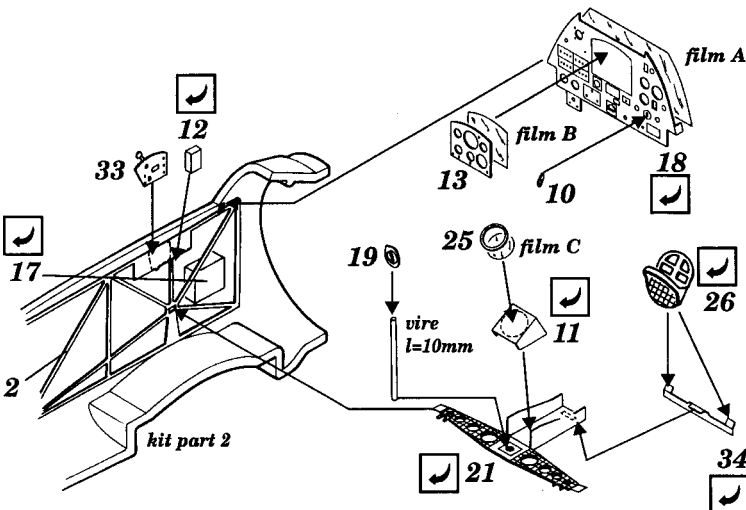

Westland Lysander Mk.III

1/48 scale detail set for Italeri/Testors kit

48 203

-  OPPOSITE SIDE
-  REMOVE
-  BEND
-  REPLACE
-  GRIND
-  OPTION

A INTERIOR ASSEMBLY-RIGHT SIDE

B INTERIOR ASSEMBLY-LEFT SIDE

C SEAT

D CANOPY

E EXTERNAL PARTS