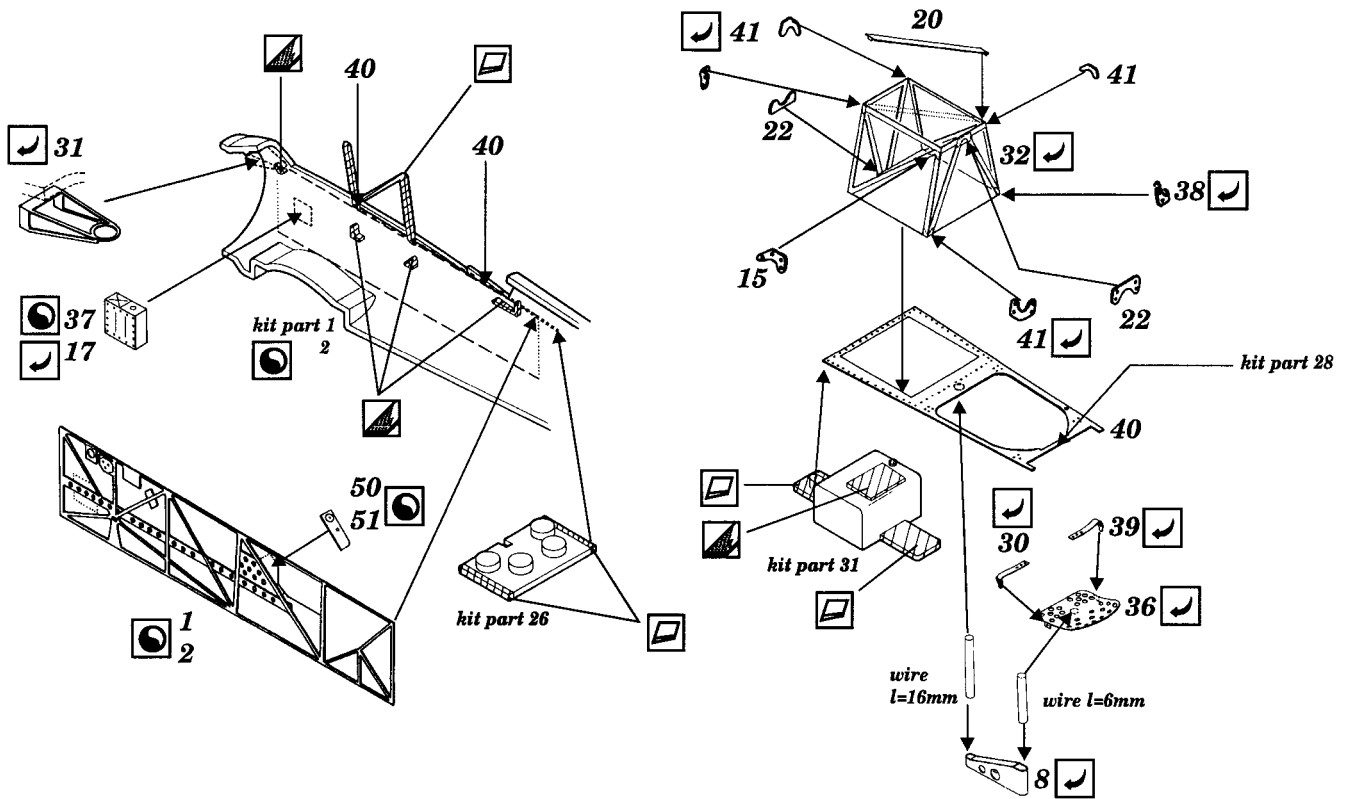

Westland Lysander Mk.III

1/48 scale detail set for Italeri/Testors kit

48 203

-  OPPOSITE SIDE
-  REMOVE
-  BEND
-  REPLACE
-  GRIND
-  OPTION

A INTERIOR ASSEMBLY-RIGHT SIDE

B INTERIOR ASSEMBLY-LEFT SIDE

C SEAT

D CANOPY

E EXTERNAL PARTS