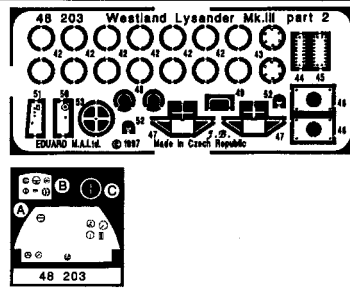

Westland Lysander Mk.III

1/48 scale detail set for Italeri/Testors kit

48 203

-  OPPOSITE SIDE
-  REMOVE
-  BEND
-  REPLACE
-  GRIND
-  OPTION

A INTERIOR ASSEMBLY-RIGHT SIDE

B INTERIOR ASSEMBLY-LEFT SIDE

C SEAT