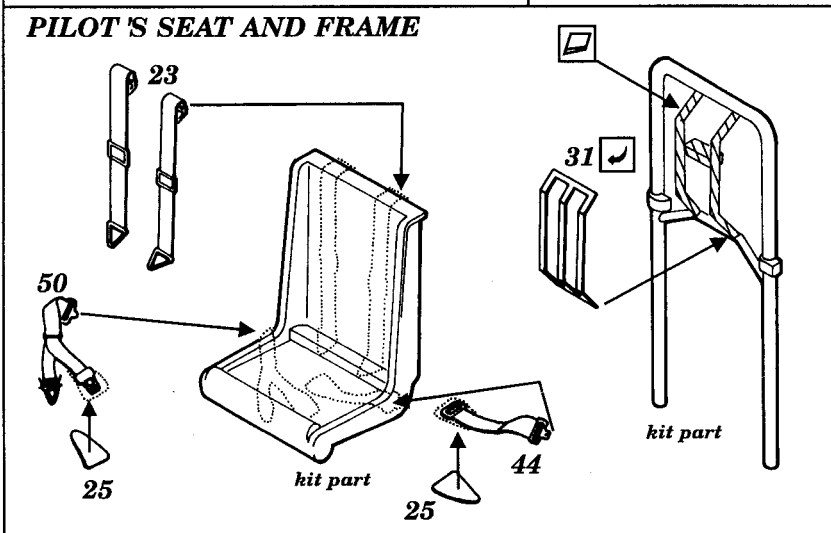

Messerschmitt Bf-110 G

1/48 scale detail set for MONOGRAM kit

48 192

-  OPPOSITE SIDE
-  REMOVE
-  BEND
-  REPLACE
-  GRIND

REAR MG

VARIOUS PARTS

CANOPY

EXTERNAL FUEL TANKS