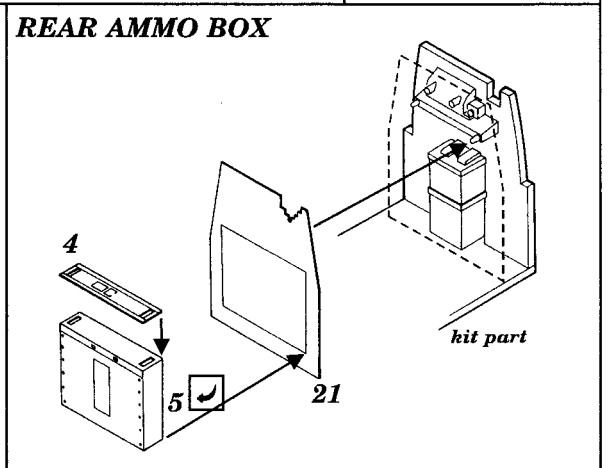

Messerschmitt Bf-110 G

1/48 scale detail set for MONOGRAM kit

48 192

-  OPPOSITE SIDE
-  REMOVE
-  BEND
-  REPLACE
-  GRIND

REAR MG

VARIOUS PARTS

CANOPY

EXTERNAL FUEL TANKS