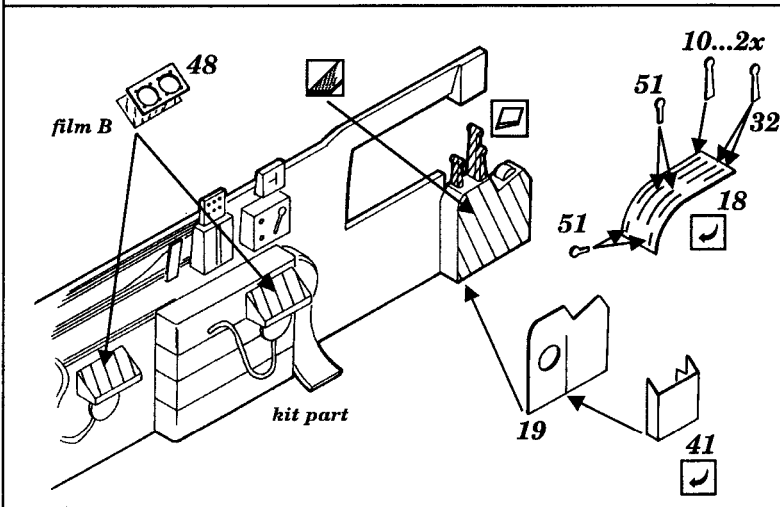

Messerschmitt Bf-110 G

1/48 scale detail set for MONOGRAM kit

48 192

-  OPPOSITE SIDE
-  REMOVE
-  BEND
-  REPLACE
-  GRIND

REAR MG

VARIOUS PARTS

CANOPY

EXTERNAL FUEL TANKS