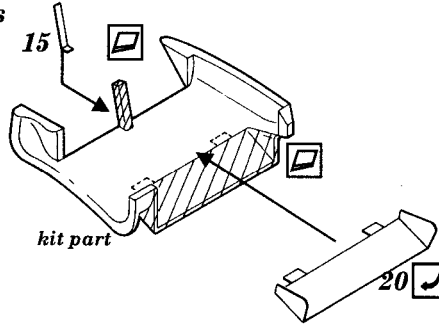

Messerschmitt Bf-110 G

1/48 scale detail set for MONOGRAM kit

48 192

-  OPPOSITE SIDE
-  REMOVE
-  BEND
-  REPLACE
-  GRIND

REAR MG

VARIOUS PARTS

CANOPY

EXTERNAL FUEL TANKS