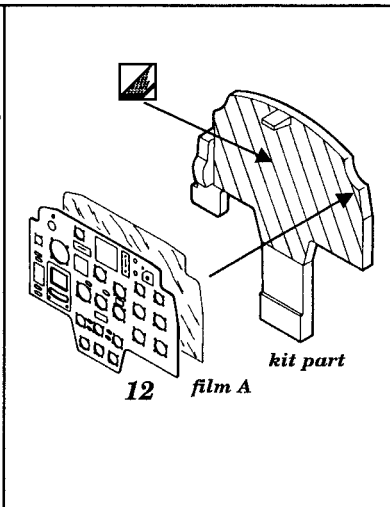

Messerschmitt Bf-110 G

1/48 scale detail set for MONOGRAM kit

48 192

-  OPPOSITE SIDE
-  REMOVE
-  BEND
-  REPLACE
-  GRIND

REAR MG

VARIOUS PARTS

CANOPY

EXTERNAL FUEL TANKS