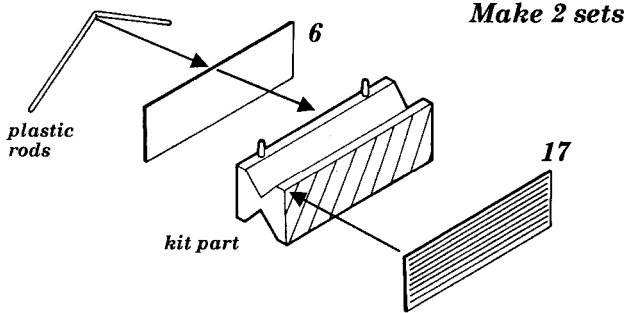

Messerschmitt Bf-110 G

1/48 scale detail set for MONOGRAM kit

48 192

-  OPPOSITE SIDE
-  REMOVE
-  BEND
-  REPLACE
-  GRIND

REAR MG

VARIOUS PARTS

CANOPY

EXTERNAL FUEL TANKS