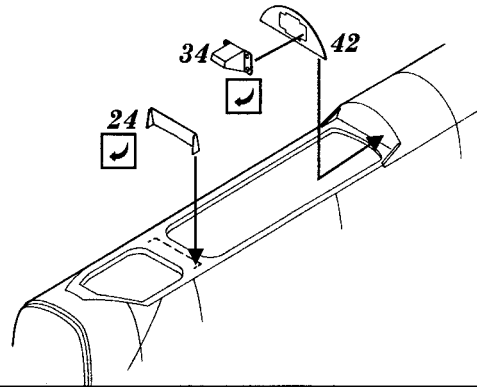

Messerschmitt Bf-110 G

1/48 scale detail set for MONOGRAM kit

48 192

-  OPPOSITE SIDE
-  REMOVE
-  BEND
-  REPLACE
-  GRIND

REAR MG

VARIOUS PARTS

CANOPY

EXTERNAL FUEL TANKS