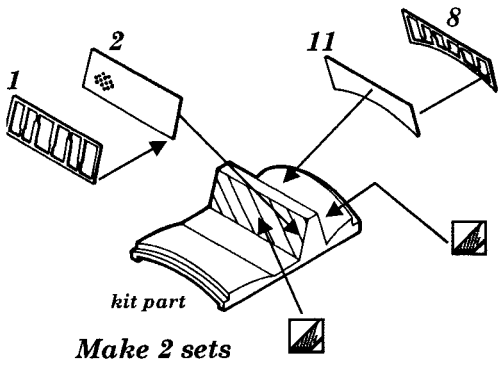

Messerschmitt Bf-110 G

1/48 scale detail set for MONOGRAM kit

48 192

-  OPPOSITE SIDE
-  REMOVE
-  BEND
-  REPLACE
-  GRIND

REAR MG

VARIOUS PARTS

CANOPY

EXTERNAL FUEL TANKS