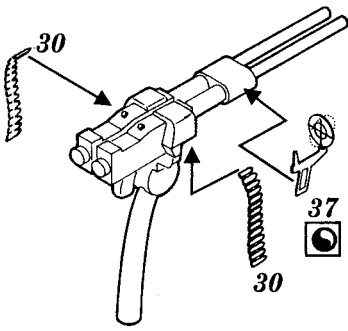

Messerschmitt Bf-110 G

1/48 scale detail set for MONOGRAM kit

48 192

-  OPPOSITE SIDE
-  REMOVE
-  BEND
-  REPLACE
-  GRIND

REAR MG

VARIOUS PARTS

CANOPY

EXTERNAL FUEL TANKS