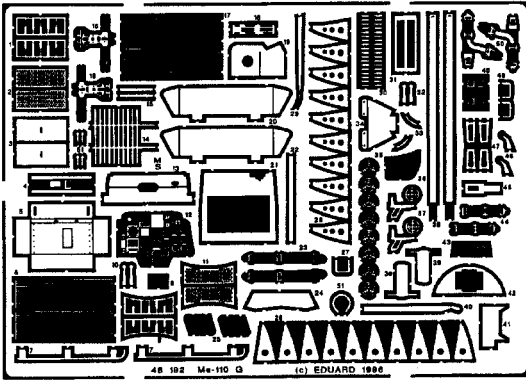

Messerschmitt Bf-110 G

1/48 scale detail set for MONOGRAM kit

48 192

-  OPPOSITE SIDE
-  REMOVE
-  BEND
-  REPLACE
-  GRIND

REAR MG

VARIOUS PARTS

CANOPY

EXTERNAL FUEL TANKS