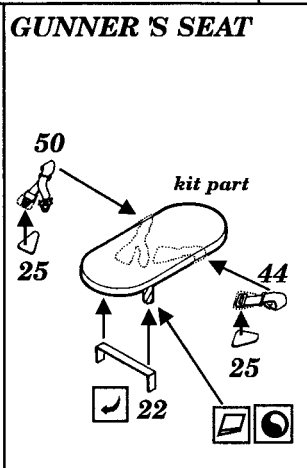

Messerschmitt Bf-110 G

1/48 scale detail set for MONOGRAM kit

48 192

-  OPPOSITE SIDE
-  REMOVE
-  BEND
-  REPLACE
-  GRIND

REAR MG

VARIOUS PARTS

CANOPY

EXTERNAL FUEL TANKS