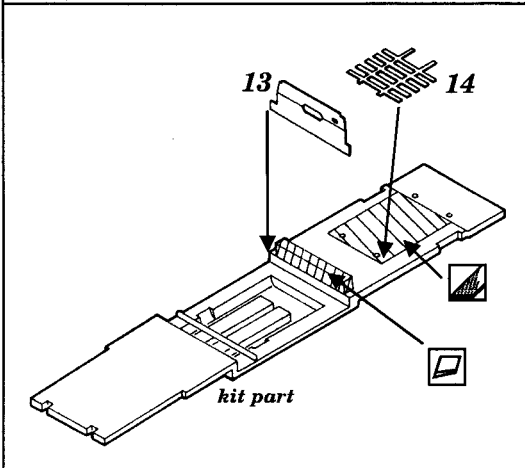

Messerschmitt Bf-110 G

1/48 scale detail set for MONOGRAM kit

48 192

-  OPPOSITE SIDE
-  REMOVE
-  BEND
-  REPLACE
-  GRIND

REAR MG

VARIOUS PARTS

CANOPY

EXTERNAL FUEL TANKS