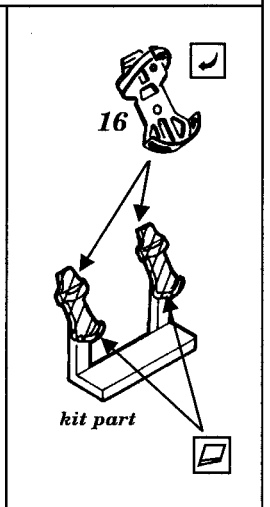

Messerschmitt Bf-110 G

1/48 scale detail set for MONOGRAM kit

48 192

-  OPPOSITE SIDE
-  REMOVE
-  BEND
-  REPLACE
-  GRIND

REAR MG

VARIOUS PARTS

CANOPY

EXTERNAL FUEL TANKS