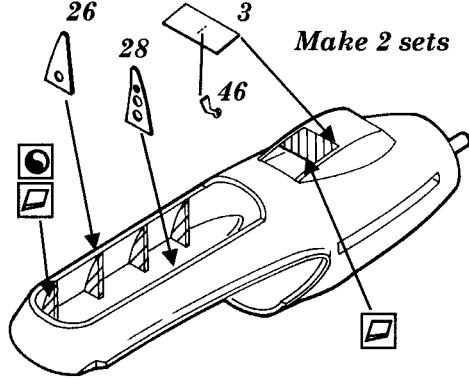

Messerschmitt Bf-110 G

1/48 scale detail set for MONOGRAM kit

48 192

-  OPPOSITE SIDE
-  REMOVE
-  BEND
-  REPLACE
-  GRIND

REAR MG

VARIOUS PARTS

CANOPY

EXTERNAL FUEL TANKS