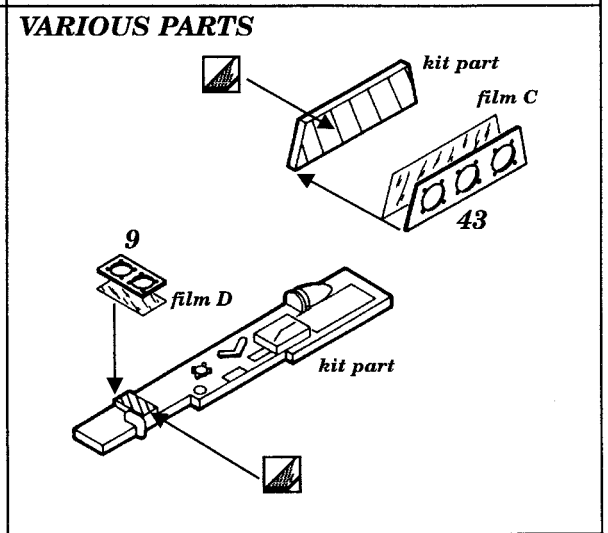

Messerschmitt Bf-110 G

1/48 scale detail set for MONOGRAM kit

48 192

-  OPPOSITE SIDE
-  REMOVE
-  BEND
-  REPLACE
-  GRIND

REAR MG

VARIOUS PARTS

CANOPY

EXTERNAL FUEL TANKS