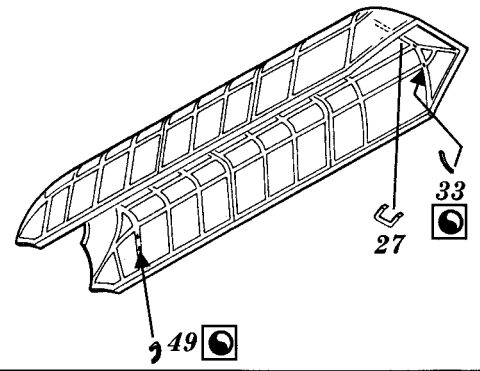

Messerschmitt Bf-110 G

1/48 scale detail set for MONOGRAM kit

48 192

-  OPPOSITE SIDE
-  REMOVE
-  BEND
-  REPLACE
-  GRIND

REAR MG

VARIOUS PARTS

CANOPY

EXTERNAL FUEL TANKS