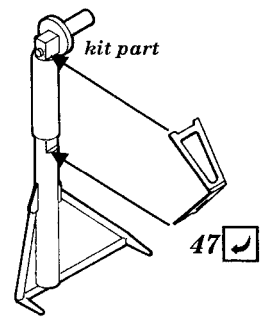

Messerschmitt Bf-110 G

1/48 scale detail set for MONOGRAM kit

48 192

-  OPPOSITE SIDE
-  REMOVE
-  BEND
-  REPLACE
-  GRIND

REAR MG

VARIOUS PARTS

CANOPY

EXTERNAL FUEL TANKS