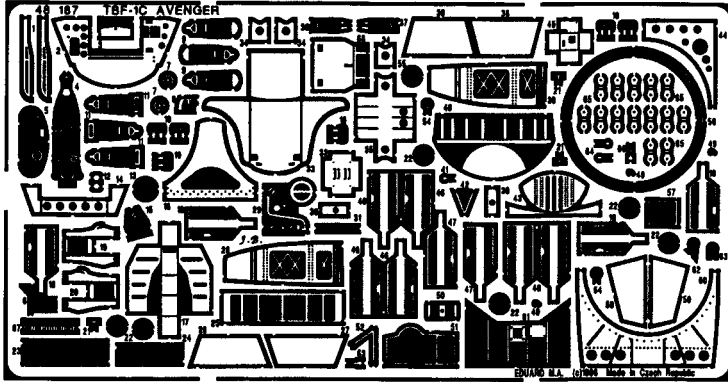

# TBF-1C AVENGER

48 187

1/48 scale detail set for Accurate Miniatures kit

- OPPOSITE SIDE
- REMOVE
- BEND
- REPLACE
- GRIND

## A PILOT'S COCKPIT

# E MAIN WHEEL WELL