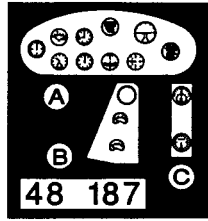

# TBF-1C AVENGER

48 187

1/48 scale detail set for Accurate Miniatures kit

- OPPOSITE SIDE
- REMOVE
- BEND
- REPLACE
- GRIND