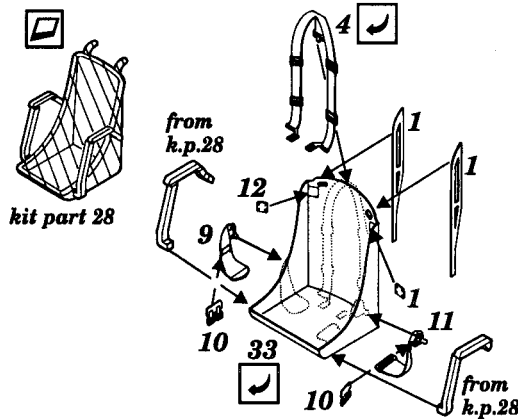

A PILOT'S COCKPIT