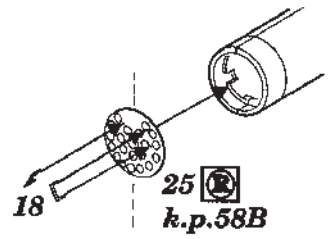

Ka-50 Hokum

1/48 scale detail set for Italeri kit

48 180

-  OPPOSITE SIDE
-  REMOVE
-  BEND
-  REPLACE
-  GRIND

A SEAT

B INSTRUMENT PANEL

 kit part 6B

C COCKPIT

D CANOPY

E NOSE STRUT

F ROCKET POD

G ROTOR HEAD

H EXTERNAL PARTS