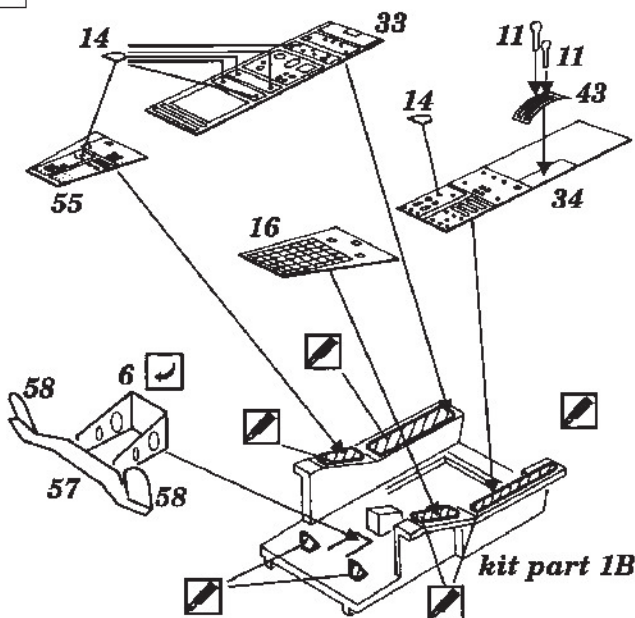

Ka-50 Hokum

1/48 scale detail set for Italeri kit

48 180

-  OPPOSITE SIDE
-  REMOVE
-  BEND
-  REPLACE
-  GRIND

A SEAT

B INSTRUMENT PANEL

 kit part 6B

C COCKPIT

D CANOPY

E NOSE STRUT

F ROCKET POD

G ROTOR HEAD

H EXTERNAL PARTS