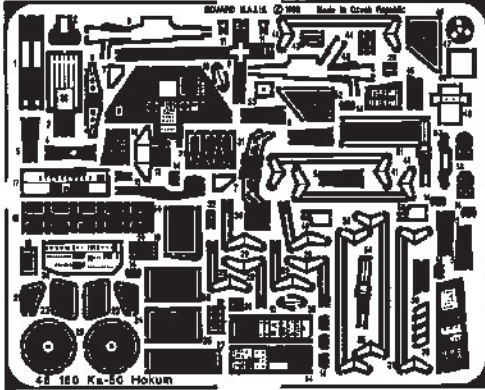

Ka-50 Hokum

1/48 scale detail set for Italeri kit

48 180

-  OPPOSITE SIDE
-  REMOVE
-  BEND
-  REPLACE
-  GRIND

A SEAT

B INSTRUMENT PANEL

 kit part 6B

C COCKPIT

D CANOPY

E NOSE STRUT

F ROCKET POD

G ROTOR HEAD

H EXTERNAL PARTS