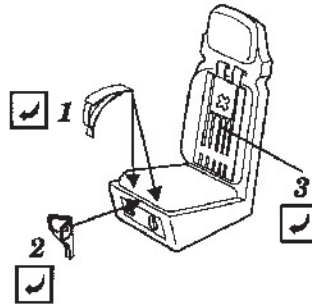

Ka-50 Hokum

1/48 scale detail set for Italeri kit

48 180

-  OPPOSITE SIDE
-  REMOVE
-  BEND
-  REPLACE
-  GRIND

A SEAT

B INSTRUMENT PANEL

 kit part 6B

C COCKPIT