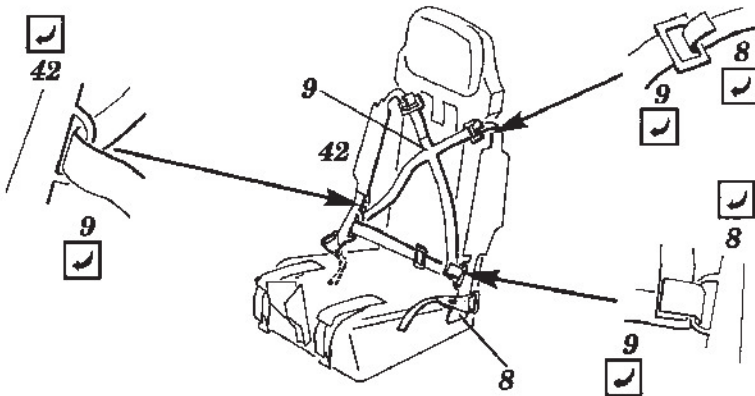

Ka-50 Hokum

1/48 scale detail set for Italeri kit

48 180

-  OPPOSITE SIDE
-  REMOVE
-  BEND
-  REPLACE
-  GRIND

A SEAT

B INSTRUMENT PANEL

 kit part 6B

C COCKPIT

D CANOPY

E NOSE STRUT

F ROCKET POD

G ROTOR HEAD

H EXTERNAL PARTS