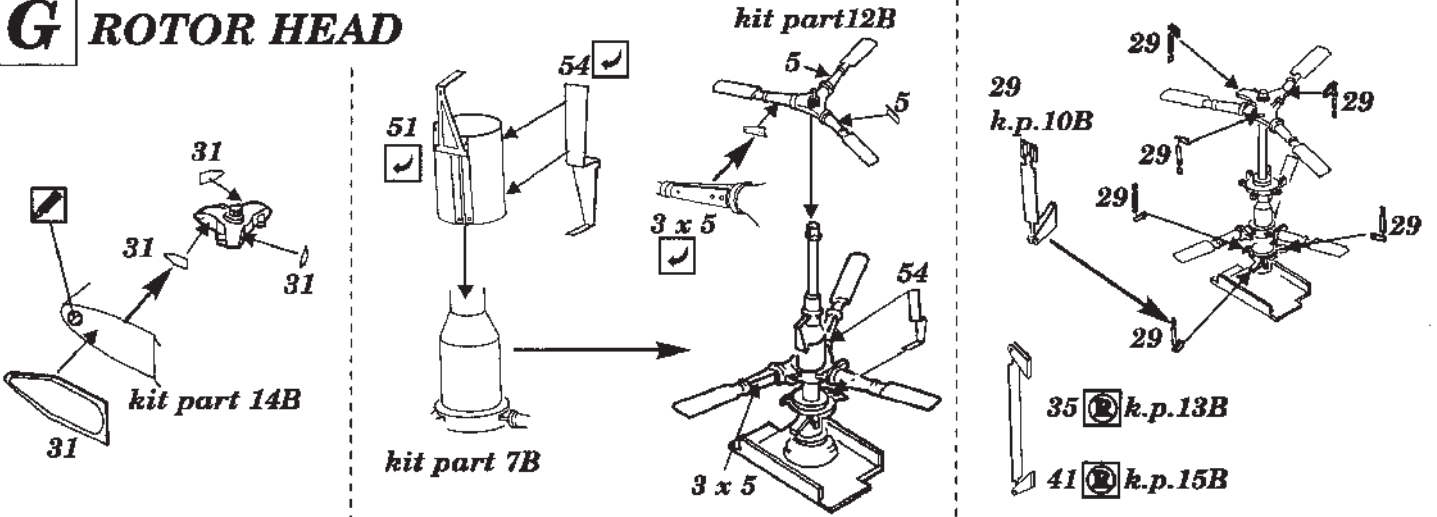

Ka-50 Hokum

1/48 scale detail set for Italeri kit

48 180

-  OPPOSITE SIDE
-  REMOVE
-  BEND
-  REPLACE
-  GRIND

A SEAT

B INSTRUMENT PANEL

 kit part 6B

C COCKPIT

D CANOPY

E NOSE STRUT

F ROCKET POD

G ROTOR HEAD

H EXTERNAL PARTS