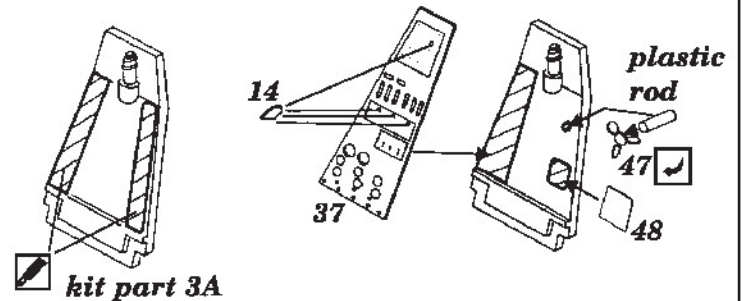

Ka-50 Hokum

1/48 scale detail set for Italeri kit

48 180

-  OPPOSITE SIDE
-  REMOVE
-  BEND
-  REPLACE
-  GRIND

A SEAT

B INSTRUMENT PANEL

 kit part 6B

C COCKPIT

D CANOPY

E NOSE STRUT

F ROCKET POD

G ROTOR HEAD

H EXTERNAL PARTS