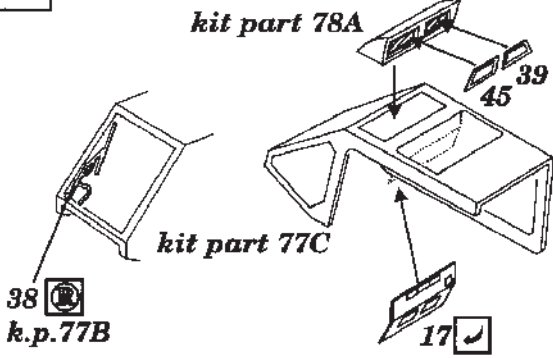

Ka-50 Hokum

1/48 scale detail set for Italeri kit

48 180

-  OPPOSITE SIDE
-  REMOVE
-  BEND
-  REPLACE
-  GRIND

A SEAT

B INSTRUMENT PANEL

 kit part 6B

C COCKPIT

D CANOPY

E NOSE STRUT

F ROCKET POD

G ROTOR HEAD

H EXTERNAL PARTS