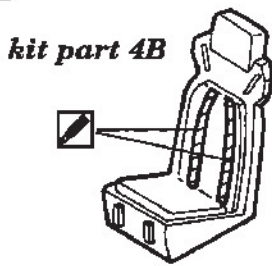

Ka-50 Hokum

1/48 scale detail set for Italeri kit

48 180

-  OPPOSITE SIDE
-  REMOVE
-  BEND
-  REPLACE
-  GRIND

A SEAT

B INSTRUMENT PANEL

 kit part 6B

C COCKPIT

D CANOPY

E NOSE STRUT

F ROCKET POD

G ROTOR HEAD

H EXTERNAL PARTS