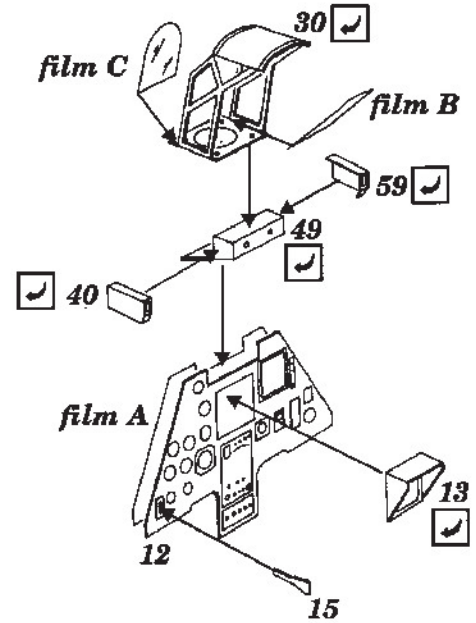

Ka-50 Hokum

1/48 scale detail set for Italeri kit

48 180

-  OPPOSITE SIDE
-  REMOVE
-  BEND
-  REPLACE
-  GRIND

A SEAT

B INSTRUMENT PANEL

 kit part 6B

C COCKPIT

D CANOPY

E NOSE STRUT

F ROCKET POD

G ROTOR HEAD

H EXTERNAL PARTS