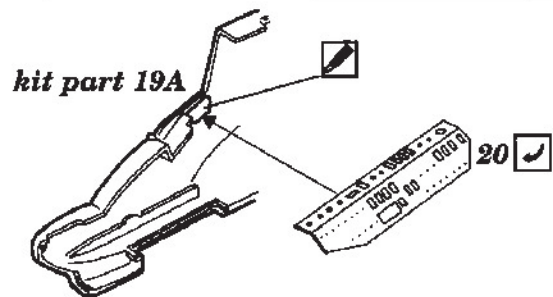

Ka-50 Hokum

1/48 scale detail set for Italeri kit

48 180

-  OPPOSITE SIDE
-  REMOVE
-  BEND
-  REPLACE
-  GRIND

A SEAT

B INSTRUMENT PANEL

 kit part 6B

C COCKPIT

D CANOPY

E NOSE STRUT

F ROCKET POD

G ROTOR HEAD

H EXTERNAL PARTS