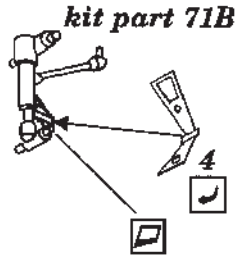

Ka-50 Hokum

1/48 scale detail set for Italeri kit

48 180

-  OPPOSITE SIDE
-  REMOVE
-  BEND
-  REPLACE
-  GRIND

A SEAT

B INSTRUMENT PANEL

 kit part 6B

C COCKPIT

D CANOPY

E NOSE STRUT

F ROCKET POD

G ROTOR HEAD

H EXTERNAL PARTS