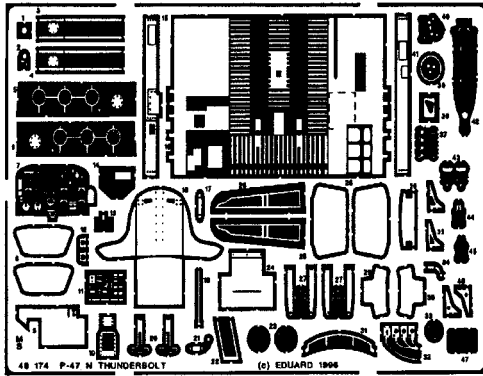

P - 47 N THUNDERBOLT

48 174

1/48 scale detail set for ACADEMY MINICRAFT kit

- OPPOSITE SIDE
- REMOVE
- BEND
- REPLACE
- GRIND

COCKPIT LEFT SIDE

COCKPIT RIGHT SIDE

INSTRUMENT PANEL

PILOT'S SEAT