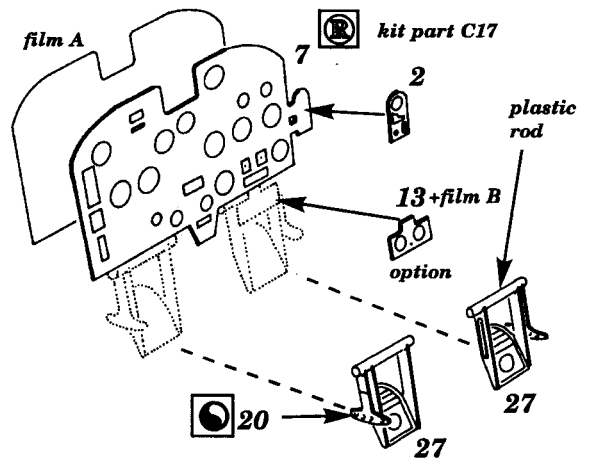

P - 47 N THUNDERBOLT

48 174

1/48 scale detail set for ACADEMY MINICRAFT kit

- OPPOSITE SIDE
- REMOVE
- BEND
- REPLACE
- GRIND

COCKPIT LEFT SIDE

COCKPIT RIGHT SIDE

INSTRUMENT PANEL

PILOT'S SEAT