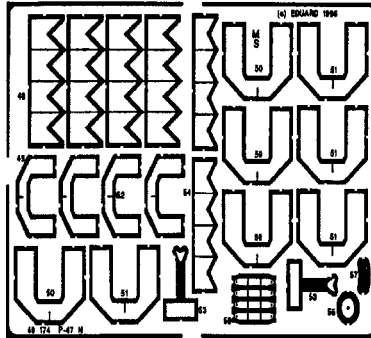

P - 47 N THUNDERBOLT

48 174

1/48 scale detail set for ACADEMY MINICRAFT kit

- OPPOSITE SIDE
- REMOVE
- BEND
- REPLACE
- GRIND

COCKPIT LEFT SIDE

COCKPIT RIGHT SIDE

INSTRUMENT PANEL

PILOT'S SEAT