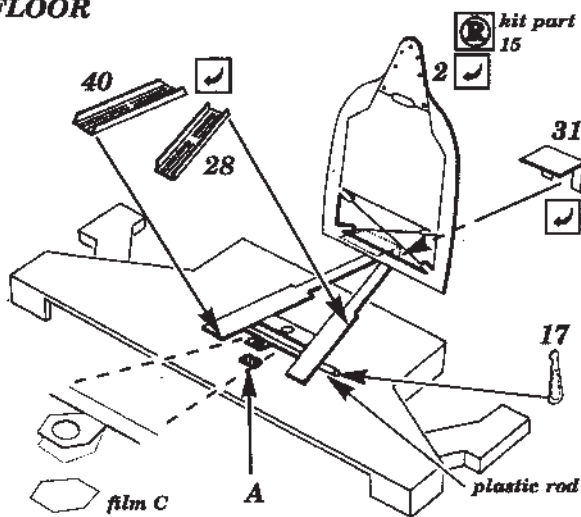

HURRICANE Mk. I

1/48 scale detail set for AIRFIX kit

48 169

- OPPOSITE SIDE
- REMOVE
- BEND
- REPLACE
- GRIND

FLOOR

A RUDDER PEDALS

INSTRUMENT PANEL

COCKPIT RIGHT SIDE

COCKPIT LEFT SIDE

PILOT'S SEAT

WHEEL WELL

RADIATOR

CANOPY

LANDING FLAPS