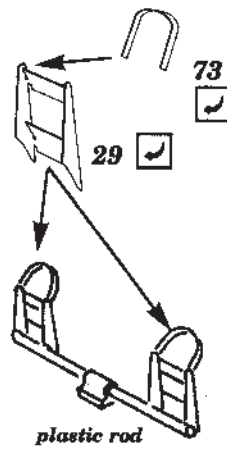

HURRICANE Mk. I

1/48 scale detail set for AIRFIX kit

48 169

- OPPOSITE SIDE
- REMOVE
- BEND
- REPLACE
- GRIND

FLOOR

A RUDDER PEDALS

INSTRUMENT PANEL

COCKPIT RIGHT SIDE

COCKPIT LEFT SIDE

PILOT'S SEAT

WHEEL WELL

RADIATOR

CANOPY

LANDING FLAPS