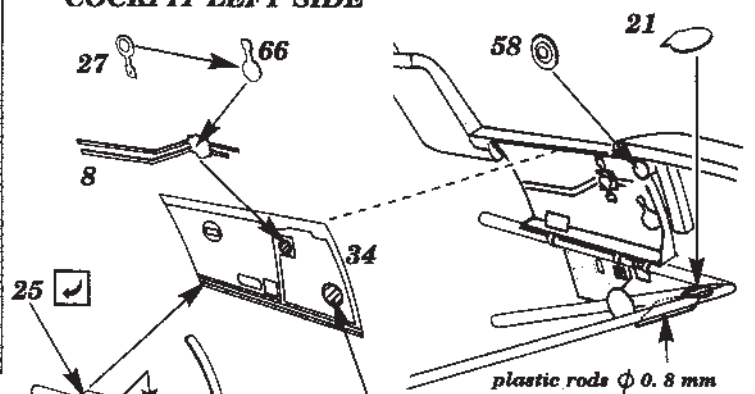

HURRICANE Mk. I

1/48 scale detail set for AIRFIX kit

48 169

- OPPOSITE SIDE
- REMOVE
- BEND
- REPLACE
- GRIND

FLOOR

A RUDDER PEDALS

INSTRUMENT PANEL

COCKPIT RIGHT SIDE

COCKPIT LEFT SIDE

PILOT'S SEAT

WHEEL WELL

RADIATOR

CANOPY

LANDING FLAPS