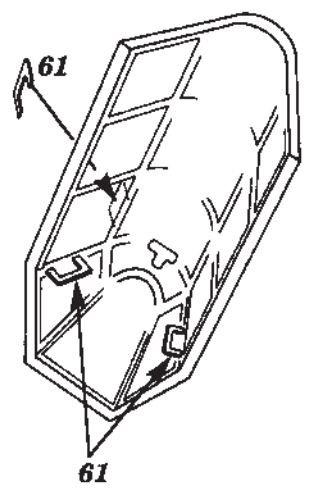

HURRICANE Mk. I

1/48 scale detail set for AIRFIX kit

48 169

- OPPOSITE SIDE
- REMOVE
- BEND
- REPLACE
- GRIND

FLOOR

A RUDDER PEDALS

INSTRUMENT PANEL

COCKPIT RIGHT SIDE

COCKPIT LEFT SIDE

PILOT'S SEAT

WHEEL WELL

RADIATOR

CANOPY

LANDING FLAPS