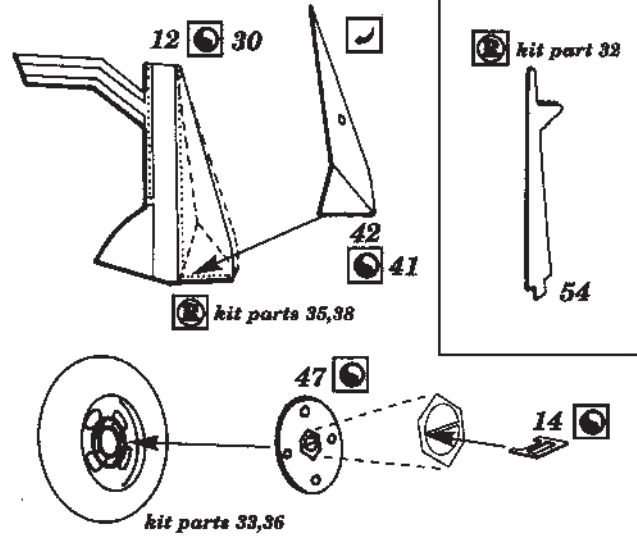

HURRICANE Mk. I

1/48 scale detail set for AIRFIX kit

48 169

- OPPOSITE SIDE
- REMOVE
- BEND
- REPLACE
- GRIND

FLOOR

A RUDDER PEDALS

INSTRUMENT PANEL

COCKPIT RIGHT SIDE

COCKPIT LEFT SIDE

PILOT'S SEAT

WHEEL WELL

RADIATOR

CANOPY

LANDING FLAPS