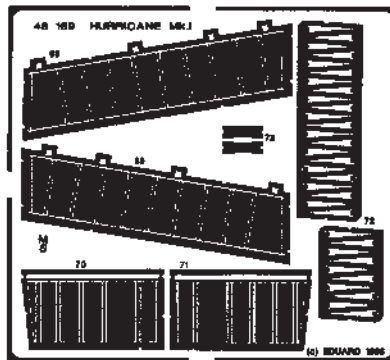

HURRICANE Mk. I

1/48 scale detail set for AIRFIX kit

48 169

- OPPOSITE SIDE
- REMOVE
- BEND
- REPLACE
- GRIND

FLOOR

A RUDDER PEDALS

INSTRUMENT PANEL

COCKPIT RIGHT SIDE

COCKPIT LEFT SIDE

PILOT'S SEAT

WHEEL WELL

RADIATOR

CANOPY

LANDING FLAPS