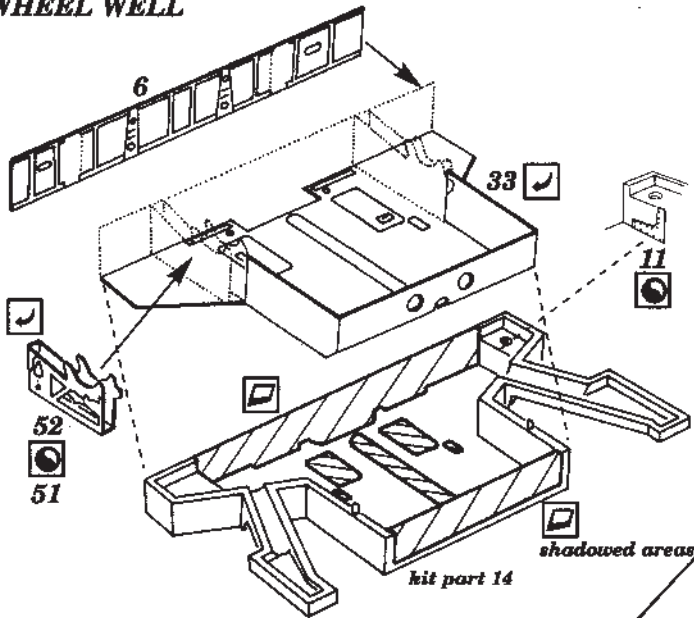

HURRICANE Mk. I

1/48 scale detail set for AIRFIX kit

48 169

- OPPOSITE SIDE
- REMOVE
- BEND
- REPLACE
- GRIND

FLOOR

A RUDDER PEDALS

INSTRUMENT PANEL

COCKPIT RIGHT SIDE

COCKPIT LEFT SIDE

PILOT'S SEAT

WHEEL WELL

RADIATOR

CANOPY

LANDING FLAPS