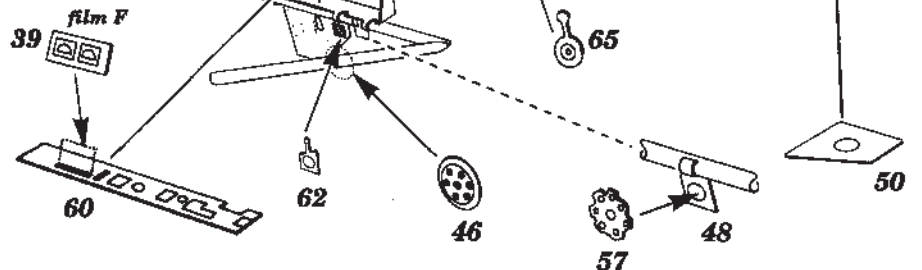

HURRICANE Mk. I

1/48 scale detail set for AIRFIX kit

48 169

- OPPOSITE SIDE
- REMOVE
- BEND
- REPLACE
- GRIND

FLOOR

A RUDDER PEDALS

INSTRUMENT PANEL

COCKPIT RIGHT SIDE

COCKPIT LEFT SIDE

PILOT'S SEAT

WHEEL WELL

RADIATOR

CANOPY

LANDING FLAPS