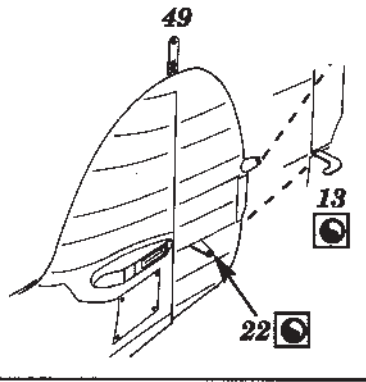

HURRICANE Mk. I

1/48 scale detail set for AIRFIX kit

48 169

- OPPOSITE SIDE
- REMOVE
- BEND
- REPLACE
- GRIND

FLOOR

A RUDDER PEDALS

INSTRUMENT PANEL

COCKPIT RIGHT SIDE

COCKPIT LEFT SIDE

PILOT'S SEAT

WHEEL WELL

RADIATOR

CANOPY

LANDING FLAPS