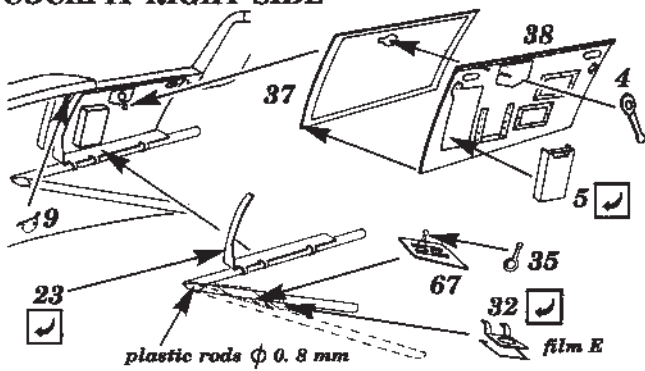

HURRICANE Mk. I

1/48 scale detail set for AIRFIX kit

48 169

- OPPOSITE SIDE
- REMOVE
- BEND
- REPLACE
- GRIND

FLOOR

A RUDDER PEDALS

INSTRUMENT PANEL

COCKPIT RIGHT SIDE

COCKPIT LEFT SIDE

PILOT'S SEAT

WHEEL WELL

RADIATOR

CANOPY

LANDING FLAPS