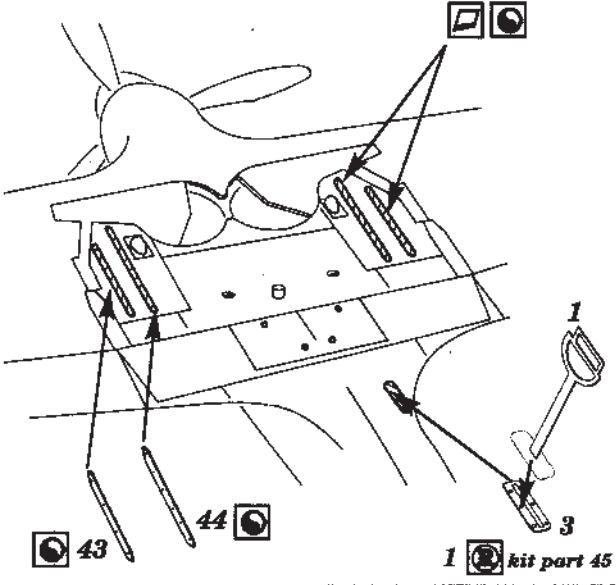

HURRICANE Mk. I

1/48 scale detail set for AIRFIX kit

48 169

- OPPOSITE SIDE
- REMOVE
- BEND
- REPLACE
- GRIND

FLOOR

A RUDDER PEDALS

INSTRUMENT PANEL

COCKPIT RIGHT SIDE

COCKPIT LEFT SIDE

PILOT'S SEAT

WHEEL WELL

RADIATOR

CANOPY

LANDING FLAPS