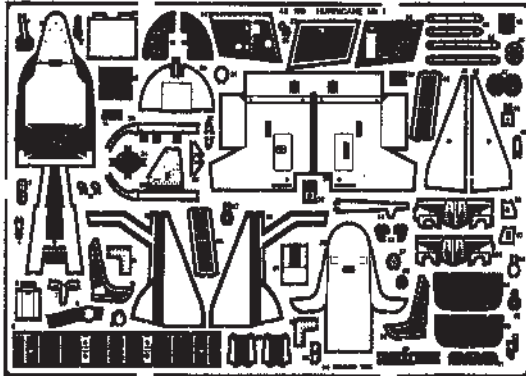

HURRICANE Mk. I

1/48 scale detail set for AIRFIX kit

48 169

- OPPOSITE SIDE
- REMOVE
- BEND
- REPLACE
- GRIND

FLOOR

A RUDDER PEDALS

INSTRUMENT PANEL

COCKPIT RIGHT SIDE

COCKPIT LEFT SIDE

PILOT'S SEAT

WHEEL WELL

RADIATOR

CANOPY

LANDING FLAPS