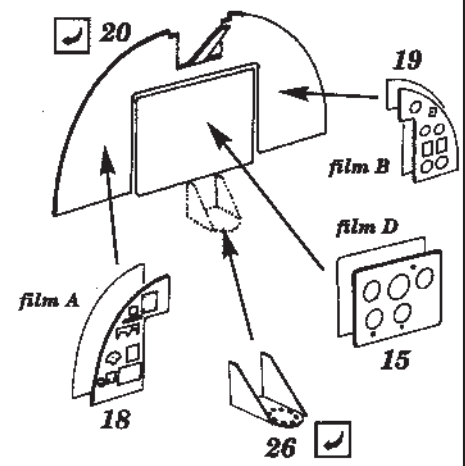

HURRICANE Mk. I

1/48 scale detail set for AIRFIX kit

48 169

- OPPOSITE SIDE
- REMOVE
- BEND
- REPLACE
- GRIND

FLOOR

A RUDDER PEDALS

INSTRUMENT PANEL

COCKPIT RIGHT SIDE

COCKPIT LEFT SIDE

PILOT'S SEAT

WHEEL WELL

RADIATOR

CANOPY

LANDING FLAPS