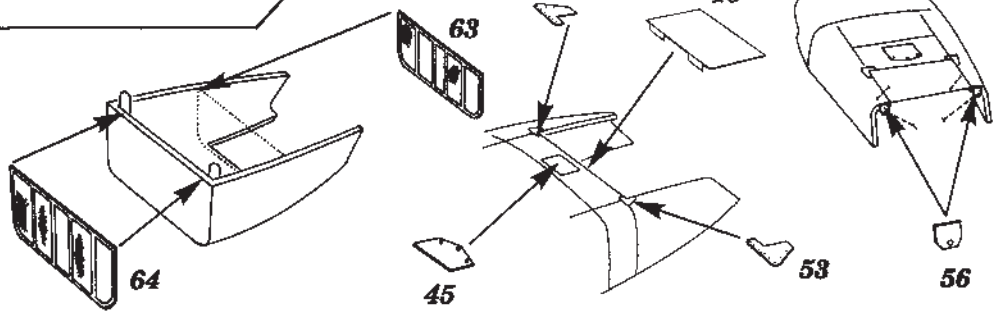

HURRICANE Mk. I

1/48 scale detail set for AIRFIX kit

48 169

- OPPOSITE SIDE
- REMOVE
- BEND
- REPLACE
- GRIND

FLOOR

A RUDDER PEDALS

INSTRUMENT PANEL

COCKPIT RIGHT SIDE

COCKPIT LEFT SIDE

PILOT'S SEAT

WHEEL WELL

RADIATOR

CANOPY

LANDING FLAPS