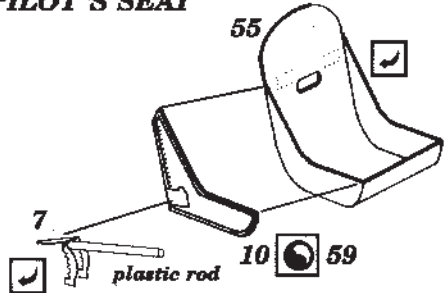

HURRICANE Mk. I

1/48 scale detail set for AIRFIX kit

48 169

- OPPOSITE SIDE
- REMOVE
- BEND
- REPLACE
- GRIND

FLOOR

A RUDDER PEDALS

INSTRUMENT PANEL

COCKPIT RIGHT SIDE

COCKPIT LEFT SIDE

PILOT'S SEAT

WHEEL WELL

RADIATOR

CANOPY

LANDING FLAPS