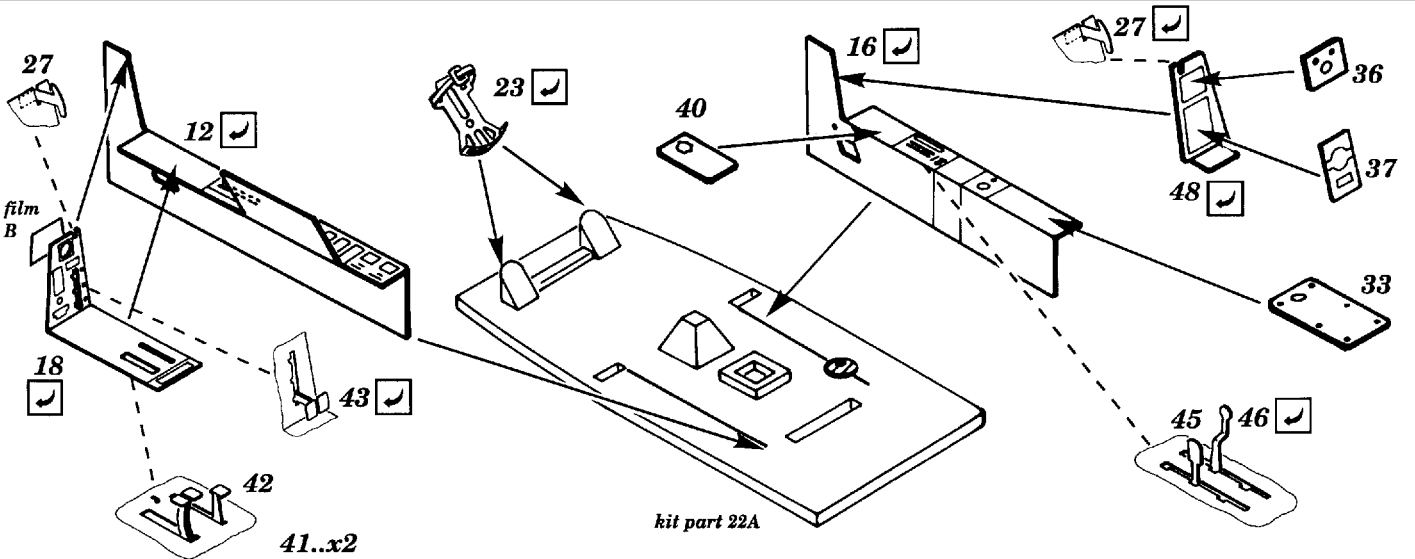

# HENSCHEL Hs - 129B

48 166

1/48 scale detail set for ESCI/ERTL kit

-  OPPOSITE SIDE
-  REMOVE
-  BEND
-  REPLACE
-  GRIND

## INSTRUMENT PANEL