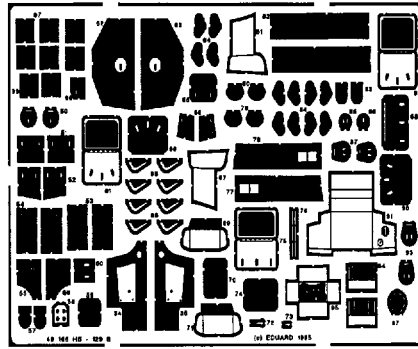

# HENSCHEL Hs - 129B

48 166

1/48 scale detail set for ESCI/ERTL kit

-  OPPOSITE SIDE
-  REMOVE
-  BEND
-  REPLACE
-  GRIND

## INSTRUMENT PANEL

### B DROP TANK BELLY