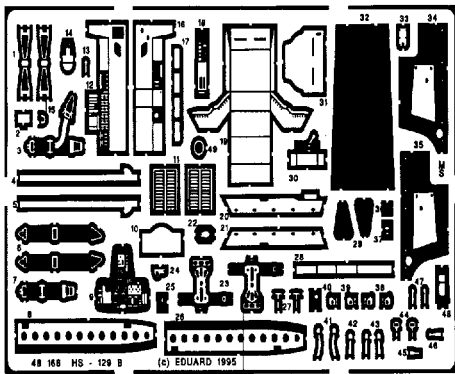

# HENSCHEL Hs - 129B

48 166

1/48 scale detail set for ESCI/ERTL kit

-  OPPOSITE SIDE
-  REMOVE
-  BEND
-  REPLACE
-  GRIND

## INSTRUMENT PANEL

## PILOT'S SEAT

### B DROP TANK BELLY