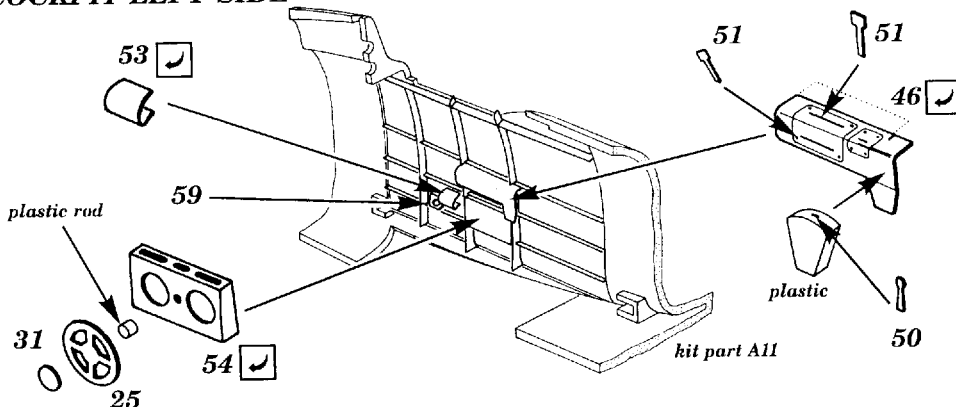

MACCHI MC.202

48 163

1/48 scale detail set for HASEGAWA kit

- OPPOSITE SIDE
- REMOVE
- BEND
- REPLACE
- GRIND

FLOOR

INSTRUMENT PANEL

COCKPIT RIGHT SIDE kit part B15

COCKPIT LEFT SIDE