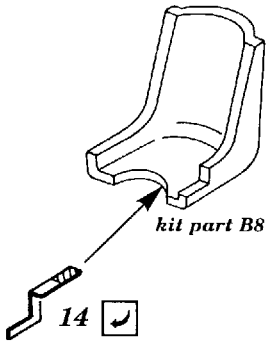

CONTROL COLUMN

RADIATOR

52,49
Ⓜ kit part B3

SEAT

CANOPY

UC.STRUTS

OIL COOLER

Ⓜ kit parts C11,12