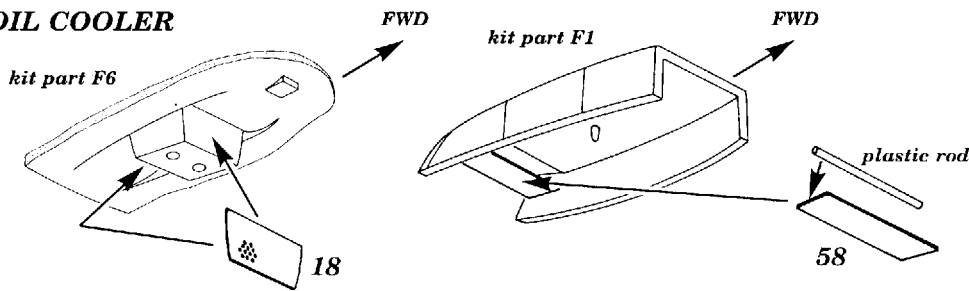

CONTROL COLUMN

RADIATOR

52,49
Ⓜ kit part B3

SEAT

CANOPY

UC.STRUTS

OIL COOLER

Ⓜ kit parts C11,12