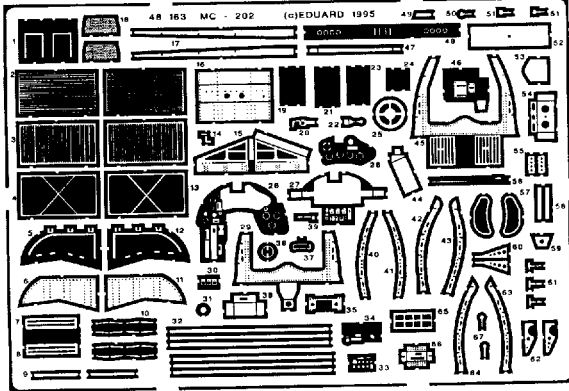

MACCHI MC.202

48 163

1/48 scale detail set for HASEGAWA kit

- OPPOSITE SIDE
- REMOVE
- BEND
- REPLACE
- GRIND

FLOOR

INSTRUMENT PANEL

COCKPIT RIGHT SIDE kit part B15

COCKPIT LEFT SIDE

CONTROL COLUMN

RADIATOR

52,49
Ⓜ kit part B3

SEAT

CANOPY

UC.STRUTS

OIL COOLER

Ⓜ kit parts C11,12