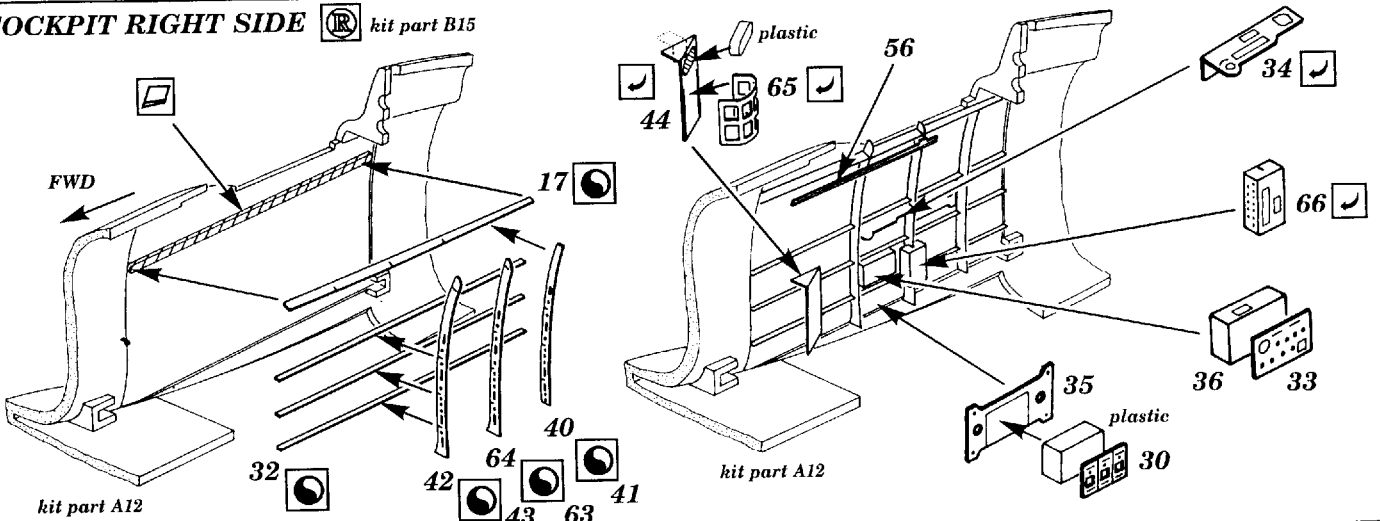

MACCHI MC.202

48 163

1/48 scale detail set for HASEGAWA kit

- OPPOSITE SIDE
- REMOVE
- BEND
- REPLACE
- GRIND

FLOOR

INSTRUMENT PANEL

COCKPIT RIGHT SIDE kit part B15

COCKPIT LEFT SIDE

CONTROL COLUMN

RADIATOR

52,49
Ⓜ kit part B3

SEAT

CANOPY

UC.STRUTS

OIL COOLER

Ⓜ kit parts C11,12