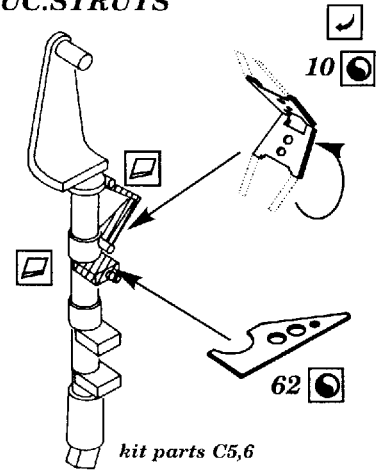

CONTROL COLUMN

RADIATOR

52,49
Ⓜ kit part B3

SEAT

CANOPY

UC.STRUTS

OIL COOLER

Ⓜ kit parts C11,12