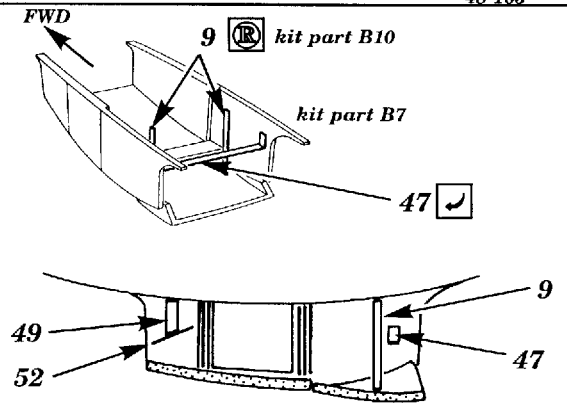

MACCHI MC.202

48 163

1/48 scale detail set for HASEGAWA kit

- OPPOSITE SIDE
- REMOVE
- BEND
- REPLACE
- GRIND

FLOOR

INSTRUMENT PANEL

COCKPIT RIGHT SIDE kit part B15

COCKPIT LEFT SIDE

CONTROL COLUMN

RADIATOR

52,49
Ⓜ kit part B3

SEAT

CANOPY

UC.STRUTS

OIL COOLER

Ⓜ kit parts C11,12