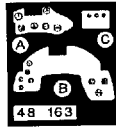

MACCHI MC.202

48 163

1/48 scale detail set for HASEGAWA kit

- OPPOSITE SIDE
- REMOVE
- BEND
- REPLACE
- GRIND

FLOOR

INSTRUMENT PANEL

COCKPIT RIGHT SIDE kit part B15

COCKPIT LEFT SIDE