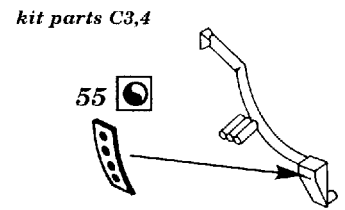

CONTROL COLUMN

RADIATOR

52,49
Ⓜ kit part B3

SEAT

CANOPY

UC.STRUTS

OIL COOLER

Ⓜ kit parts C11,12