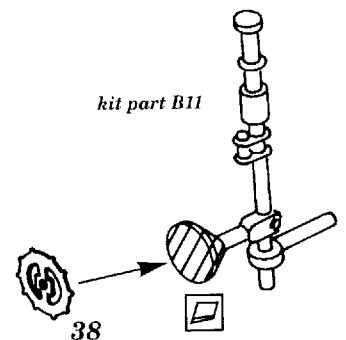

CONTROL COLUMN