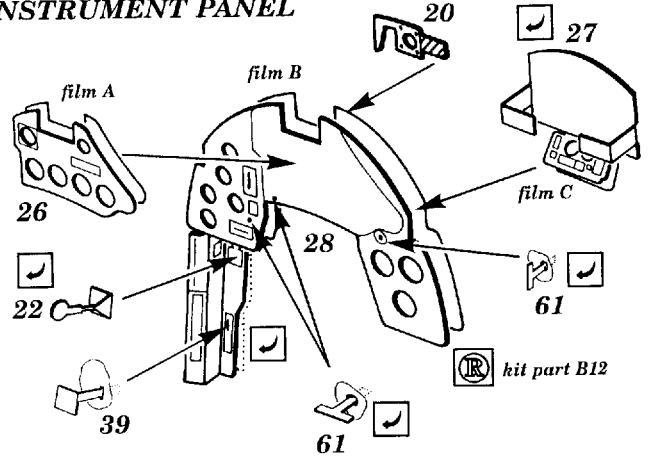

MACCHI MC.202

48 163

1/48 scale detail set for HASEGAWA kit

- OPPOSITE SIDE
- REMOVE
- BEND
- REPLACE
- GRIND

FLOOR

INSTRUMENT PANEL

COCKPIT RIGHT SIDE kit part B15

COCKPIT LEFT SIDE