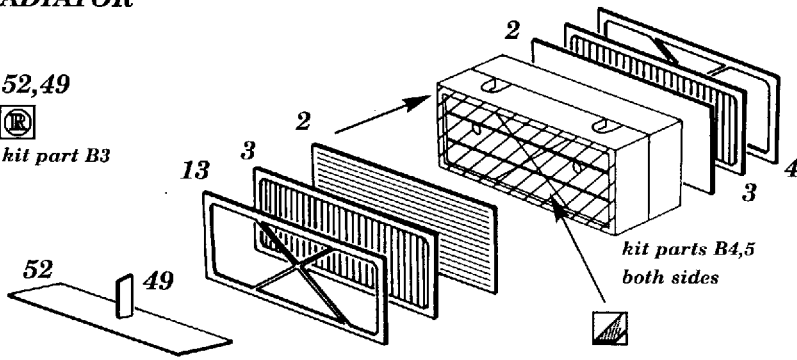

RADIATOR

52,49
Ⓜ kit part B3