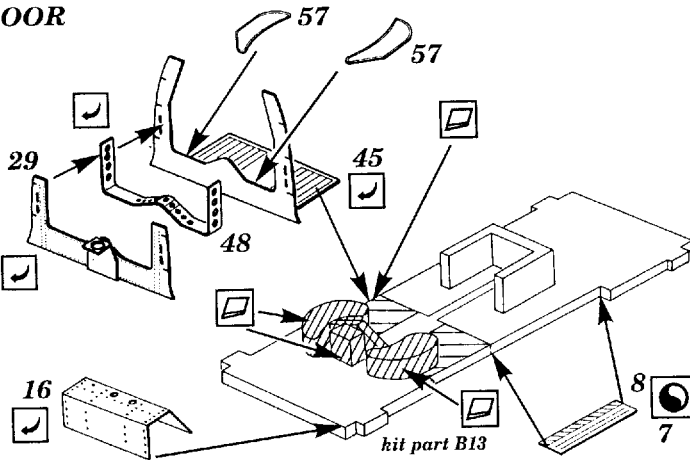

MACCHI MC.202

48 163

1/48 scale detail set for HASEGAWA kit

- OPPOSITE SIDE
- REMOVE
- BEND
- REPLACE
- GRIND

FLOOR

INSTRUMENT PANEL

COCKPIT RIGHT SIDE kit part B15

COCKPIT LEFT SIDE