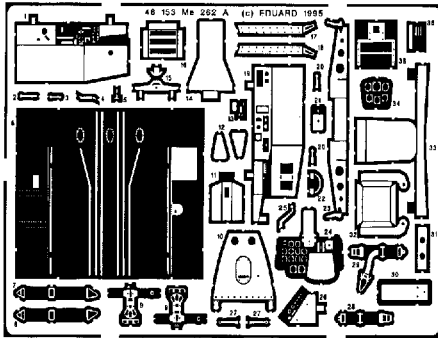

# Me-262 A

1/48 scale detail set for MONOGRAM kit

-  OPPOSITE SIDE
-  REMOVE
-  BEND
-  REPLACE
-  GRIND