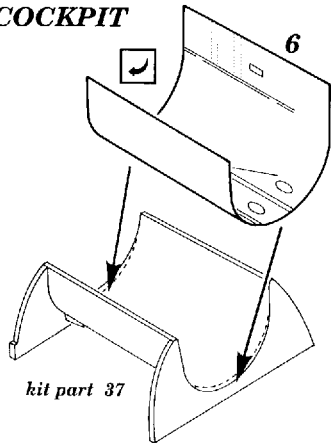

Me-262 A

1/48 scale detail set for MONOGRAM kit

- OPPOSITE SIDE
- REMOVE
- BEND
- REPLACE
- GRIND

COCKPIT

INSTRUMENT PANEL

A

PILOT'S SEAT

B

CANOPY