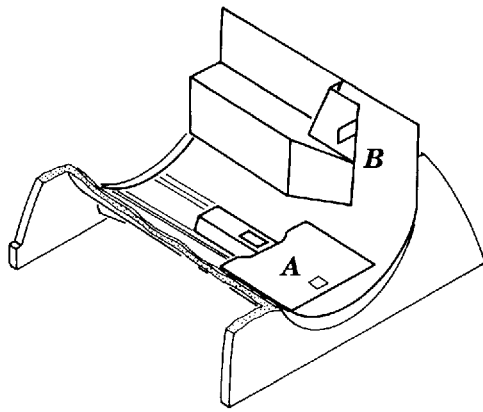

Me-262 A

1/48 scale detail set for MONOGRAM kit

- OPPOSITE SIDE
- REMOVE
- BEND
- REPLACE
- GRIND

COCKPIT

INSTRUMENT PANEL

A

PILOT'S SEAT

B

CANOPY