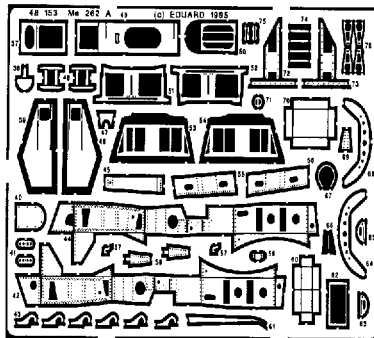

# Me-262 A

1/48 scale detail set for MONOGRAM kit

-  OPPOSITE SIDE
-  REMOVE
-  BEND
-  REPLACE
-  GRIND

## COCKPIT

### ENGINE NACELLE