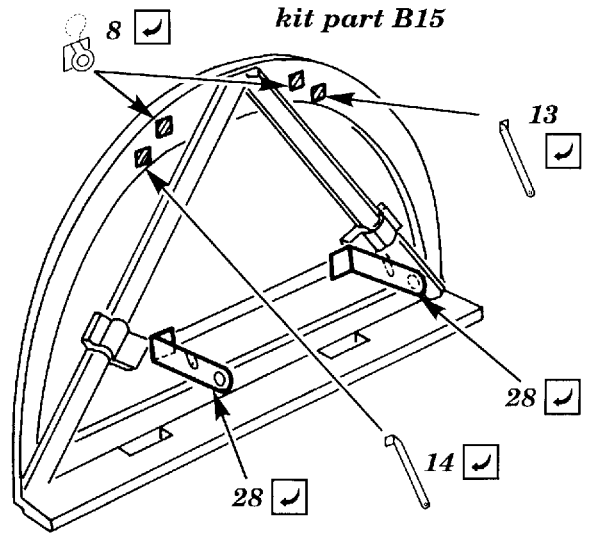

# N1K1 GEORGE

1/48 scale detail set for TAMIYA kit

48 152

-  OPPOSITE SIDE
-  REMOVE
-  BEND
-  REPLACE
-  GRIND

kit part B19

A

B LEFT CONTROL PANEL

RUDDER PEDALS

INSTRUMENT PANEL

CONTROL STICK

**PILOT'S SEAT**

**SEAT FRAME**

**UC STRUTS**

**BOMB RACKS**

**OIL COOLER**