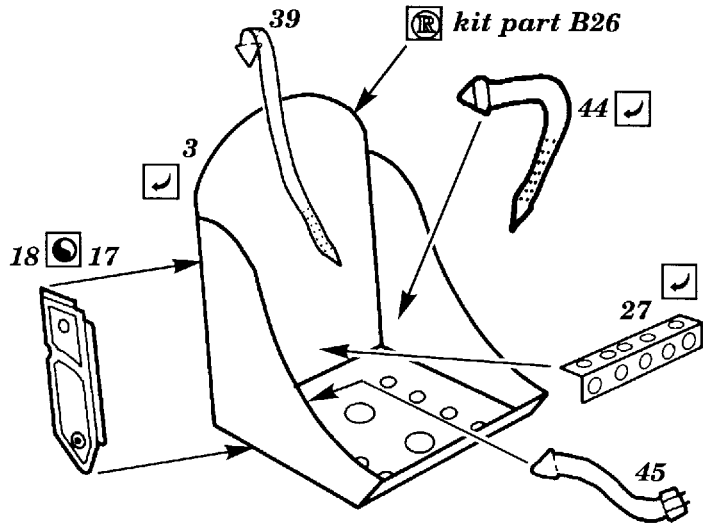

# N1K1 GEORGE

1/48 scale detail set for TAMIYA kit

48 152

-  OPPOSITE SIDE
-  REMOVE
-  BEND
-  REPLACE
-  GRIND

kit part B19

A

B LEFT CONTROL PANEL

RUDDER PEDALS

INSTRUMENT PANEL

CONTROL STICK

**PILOT'S SEAT**

**SEAT FRAME**

**UC STRUTS**

**BOMB RACKS**

**OIL COOLER**