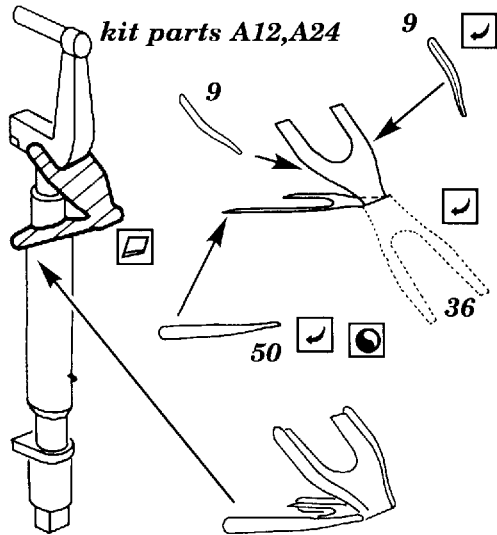

# N1K1 GEORGE

1/48 scale detail set for TAMIYA kit

48 152

-  OPPOSITE SIDE
-  REMOVE
-  BEND
-  REPLACE
-  GRIND

kit part B19

A

B LEFT CONTROL PANEL

RUDDER PEDALS

INSTRUMENT PANEL

CONTROL STICK

**PILOT'S SEAT**

**SEAT FRAME**

**UC STRUTS**

**BOMB RACKS**

**OIL COOLER**