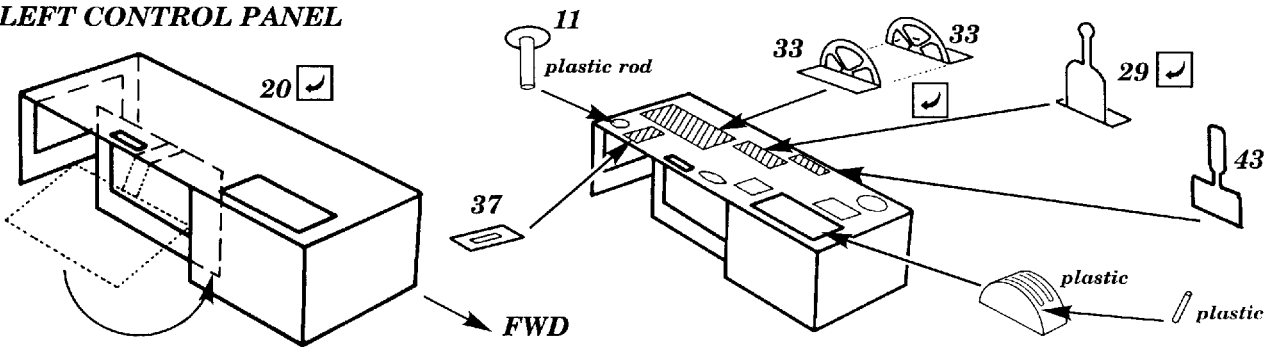

# N1K1 GEORGE

1/48 scale detail set for TAMIYA kit

48 152

-  OPPOSITE SIDE
-  REMOVE
-  BEND
-  REPLACE
-  GRIND

kit part B19

A

B LEFT CONTROL PANEL

RUDDER PEDALS

INSTRUMENT PANEL

CONTROL STICK

**PILOT'S SEAT**

**SEAT FRAME**

**UC STRUTS**

**BOMB RACKS**

**OIL COOLER**