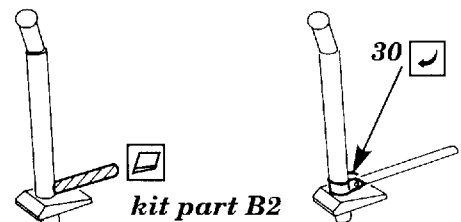

CONTROL STICK