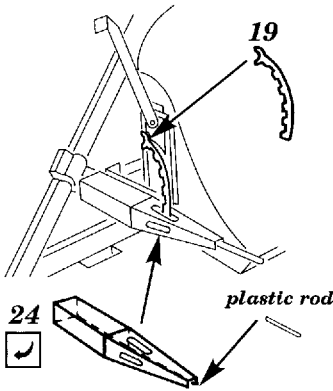

# N1K1 GEORGE

1/48 scale detail set for TAMIYA kit

48 152

-  OPPOSITE SIDE
-  REMOVE
-  BEND
-  REPLACE
-  GRIND

kit part B19

A

B LEFT CONTROL PANEL

RUDDER PEDALS

INSTRUMENT PANEL

CONTROL STICK

**PILOT'S SEAT**

**SEAT FRAME**

**UC STRUTS**

**BOMB RACKS**

**OIL COOLER**