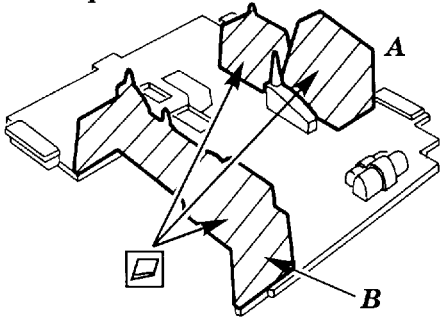

# N1K1 GEORGE

1/48 scale detail set for TAMIYA kit

48 152

-  OPPOSITE SIDE
-  REMOVE
-  BEND
-  REPLACE
-  GRIND

kit part B19

A

B LEFT CONTROL PANEL

RUDDER PEDALS

INSTRUMENT PANEL

CONTROL STICK

**PILOT'S SEAT**

**SEAT FRAME**

**UC STRUTS**

**BOMB RACKS**

**OIL COOLER**