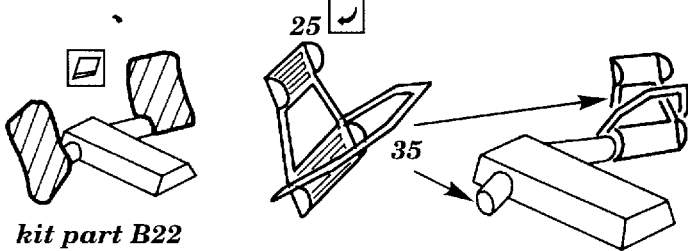

# N1K1 GEORGE

1/48 scale detail set for TAMIYA kit

48 152

-  OPPOSITE SIDE
-  REMOVE
-  BEND
-  REPLACE
-  GRIND

kit part B19

A

B LEFT CONTROL PANEL

RUDDER PEDALS