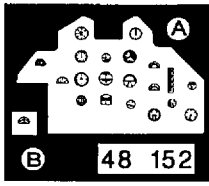

# N1K1 GEORGE

1/48 scale detail set for TAMIYA kit

48 152

-  OPPOSITE SIDE
-  REMOVE
-  BEND
-  REPLACE
-  GRIND

kit part B19

A

B LEFT CONTROL PANEL

RUDDER PEDALS