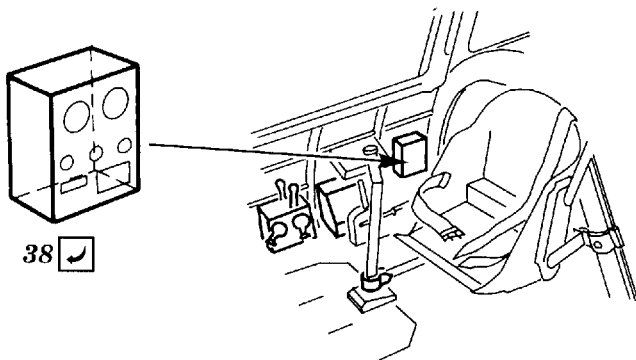

# N1K1 GEORGE

1/48 scale detail set for TAMIYA kit

48 152

-  OPPOSITE SIDE
-  REMOVE
-  BEND
-  REPLACE
-  GRIND

kit part B19

A

B LEFT CONTROL PANEL

RUDDER PEDALS

INSTRUMENT PANEL

CONTROL STICK

**PILOT'S SEAT**

**SEAT FRAME**

**UC STRUTS**

**BOMB RACKS**

**OIL COOLER**