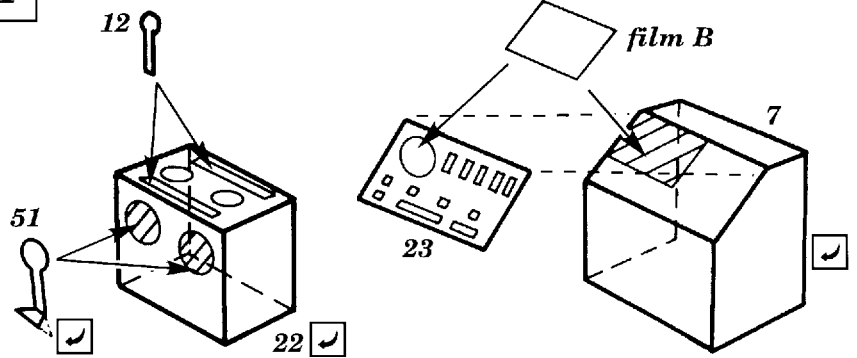

# N1K1 GEORGE

1/48 scale detail set for TAMIYA kit

48 152

-  OPPOSITE SIDE
-  REMOVE
-  BEND
-  REPLACE
-  GRIND

kit part B19

A

B LEFT CONTROL PANEL

RUDDER PEDALS

INSTRUMENT PANEL

CONTROL STICK

**PILOT'S SEAT**

**SEAT FRAME**

**UC STRUTS**

**BOMB RACKS**

**OIL COOLER**