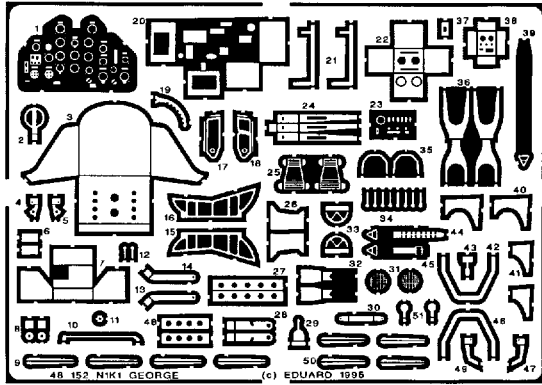

# N1K1 GEORGE

1/48 scale detail set for TAMIYA kit

48 152

-  OPPOSITE SIDE
-  REMOVE
-  BEND
-  REPLACE
-  GRIND

kit part B19

A

B LEFT CONTROL PANEL

RUDDER PEDALS

INSTRUMENT PANEL

CONTROL STICK

**PILOT'S SEAT**

**SEAT FRAME**

**UC STRUTS**

**BOMB RACKS**

**OIL COOLER**