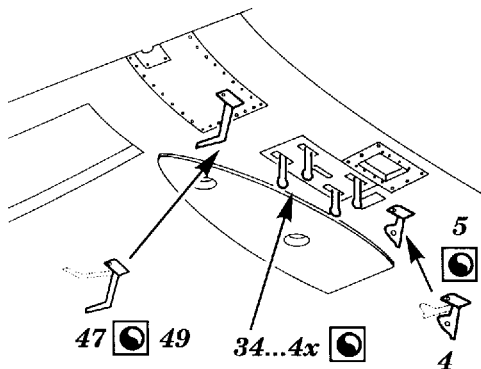

# N1K1 GEORGE

1/48 scale detail set for TAMIYA kit

48 152

-  OPPOSITE SIDE
-  REMOVE
-  BEND
-  REPLACE
-  GRIND

kit part B19

A

B LEFT CONTROL PANEL

RUDDER PEDALS

INSTRUMENT PANEL

CONTROL STICK

**PILOT'S SEAT**

**SEAT FRAME**

**UC STRUTS**

**BOMB RACKS**

**OIL COOLER**