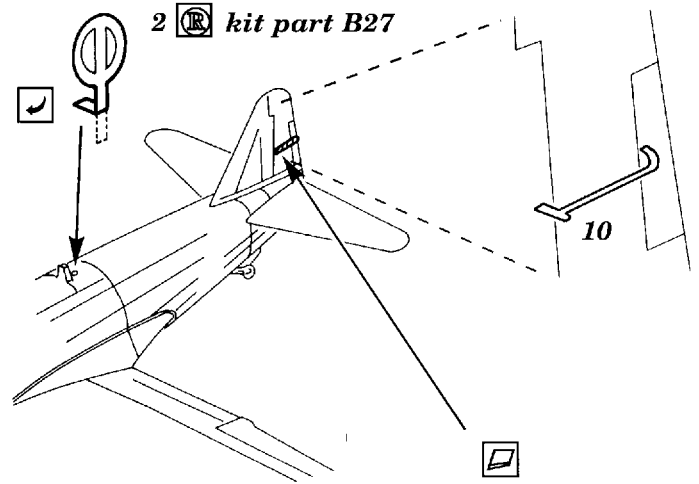

# N1K1 GEORGE

1/48 scale detail set for TAMIYA kit

48 152

-  OPPOSITE SIDE
-  REMOVE
-  BEND
-  REPLACE
-  GRIND

kit part B19

A

B LEFT CONTROL PANEL

RUDDER PEDALS

INSTRUMENT PANEL

CONTROL STICK

**PILOT'S SEAT**

**SEAT FRAME**

**UC STRUTS**

**BOMB RACKS**

**OIL COOLER**