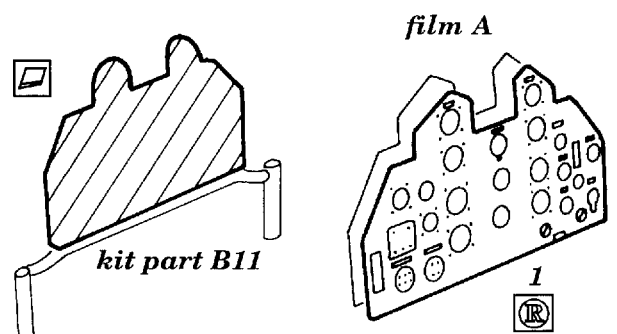

# N1K1 GEORGE

1/48 scale detail set for TAMIYA kit

48 152

-  OPPOSITE SIDE
-  REMOVE
-  BEND
-  REPLACE
-  GRIND

kit part B19

A

B LEFT CONTROL PANEL

RUDDER PEDALS

INSTRUMENT PANEL

CONTROL STICK

**PILOT'S SEAT**

**SEAT FRAME**

**UC STRUTS**

**BOMB RACKS**

**OIL COOLER**