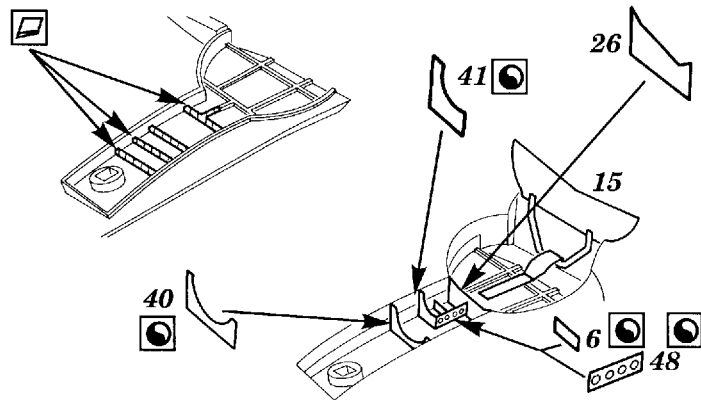

# N1K1 GEORGE

1/48 scale detail set for TAMIYA kit

48 152

-  OPPOSITE SIDE
-  REMOVE
-  BEND
-  REPLACE
-  GRIND

kit part B19

A

B LEFT CONTROL PANEL

RUDDER PEDALS

INSTRUMENT PANEL

CONTROL STICK

**PILOT'S SEAT**

**SEAT FRAME**

**UC STRUTS**

**BOMB RACKS**

**OIL COOLER**