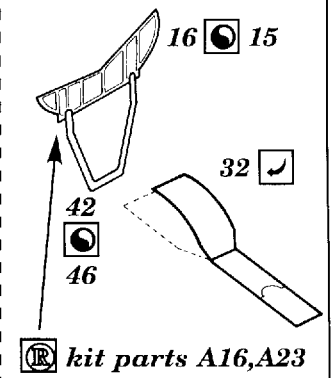

# N1K1 GEORGE

1/48 scale detail set for TAMIYA kit

48 152

-  OPPOSITE SIDE
-  REMOVE
-  BEND
-  REPLACE
-  GRIND

kit part B19

A

B LEFT CONTROL PANEL

RUDDER PEDALS

INSTRUMENT PANEL

CONTROL STICK

**PILOT'S SEAT**

**SEAT FRAME**

**UC STRUTS**

**BOMB RACKS**

**OIL COOLER**