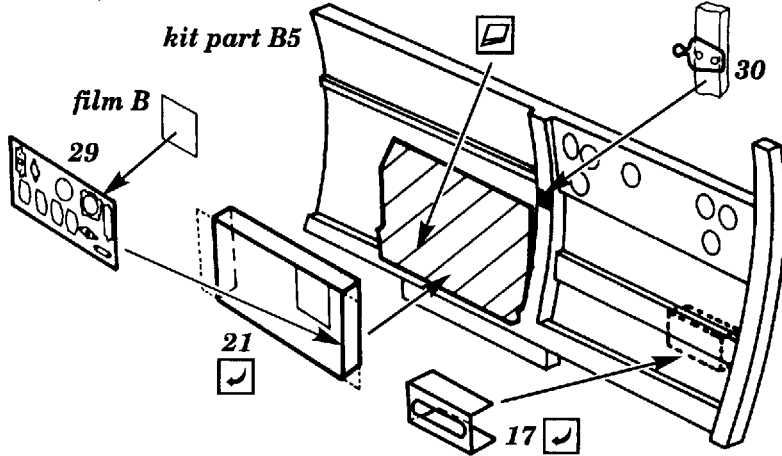

Kawasaki Ki-61 I HIEN

1/48 scale detail set for HASEGAWA kit

48 148

- OPPOSITE SIDE
- REMOVE
- BEND
- REPLACE
- GRIND

COCKPIT RIGHT SIDE

PILOT'S SEAT

COCKPIT LEFT SIDE

INSTRUMENT PANEL