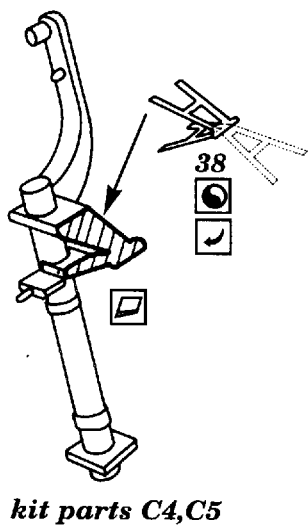

Kawasaki Ki-61 I HIEN

1/48 scale detail set for HASEGAWA kit

48 148

- OPPOSITE SIDE
- REMOVE
- BEND
- REPLACE
- GRIND

COCKPIT RIGHT SIDE

PILOT'S SEAT

COCKPIT LEFT SIDE

INSTRUMENT PANEL

COCKPIT FLOOR

A

B

CANOPY

RADIATOR

RADIATOR

MAIN UC STRUT

AUXILIARY FUEL TANK