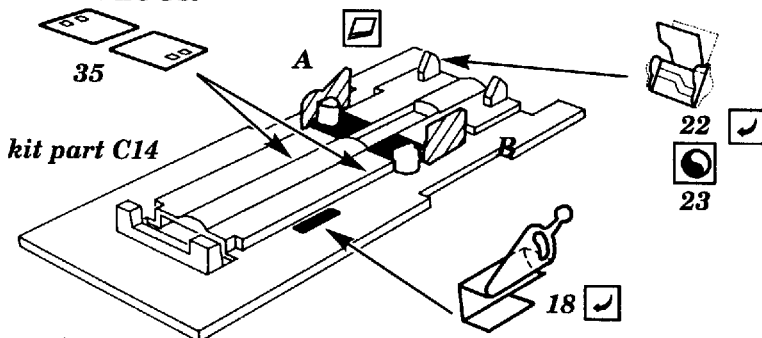

COCKPIT FLOOR