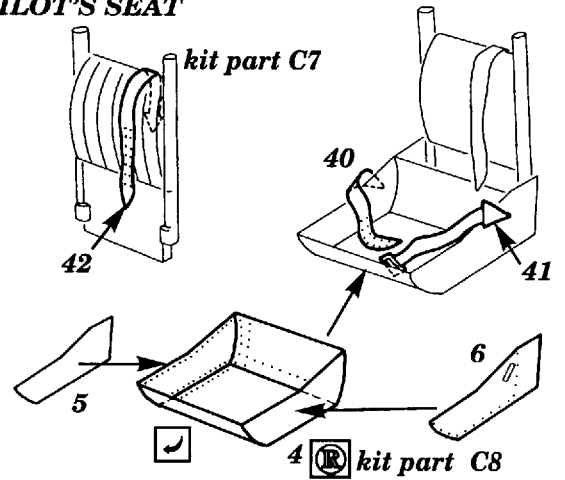

Kawasaki Ki-61 I HIEN

1/48 scale detail set for HASEGAWA kit

48 148

- OPPOSITE SIDE
- REMOVE
- BEND
- REPLACE
- GRIND

COCKPIT RIGHT SIDE

PILOT'S SEAT

COCKPIT LEFT SIDE

INSTRUMENT PANEL

COCKPIT FLOOR

A

B

CANOPY

RADIATOR

RADIATOR

MAIN UC STRUT

AUXILIARY FUEL TANK