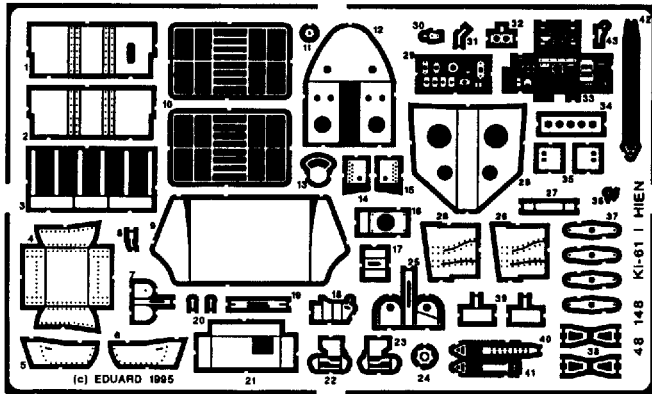

Kawasaki Ki-61 I HIEN

1/48 scale detail set for HASEGAWA kit

48 148

- OPPOSITE SIDE
- REMOVE
- BEND
- REPLACE
- GRIND

COCKPIT RIGHT SIDE

PILOT'S SEAT

COCKPIT LEFT SIDE

INSTRUMENT PANEL

COCKPIT FLOOR

A

B

CANOPY

RADIATOR

RADIATOR

MAIN UC STRUT

AUXILIARY FUEL TANK