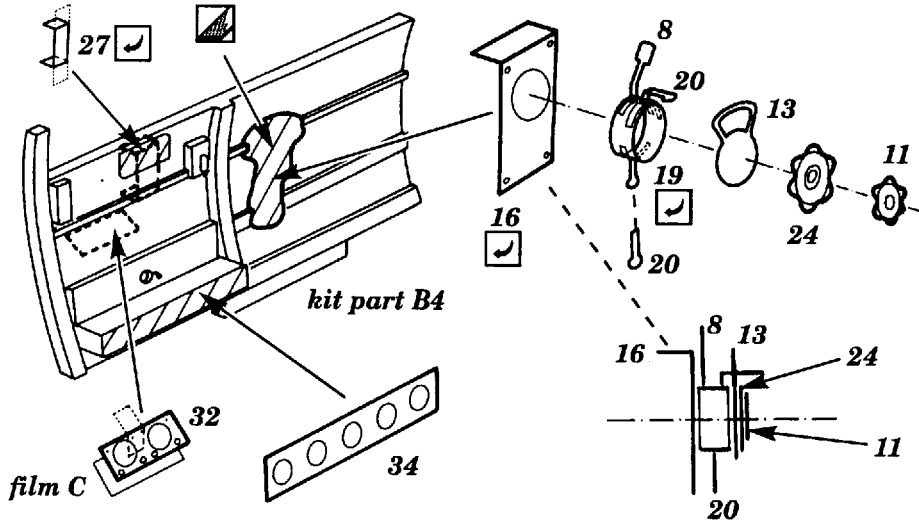

Kawasaki Ki-61 I HIEN

1/48 scale detail set for HASEGAWA kit

48 148

- OPPOSITE SIDE
- REMOVE
- BEND
- REPLACE
- GRIND

COCKPIT RIGHT SIDE

PILOT'S SEAT

COCKPIT LEFT SIDE

INSTRUMENT PANEL