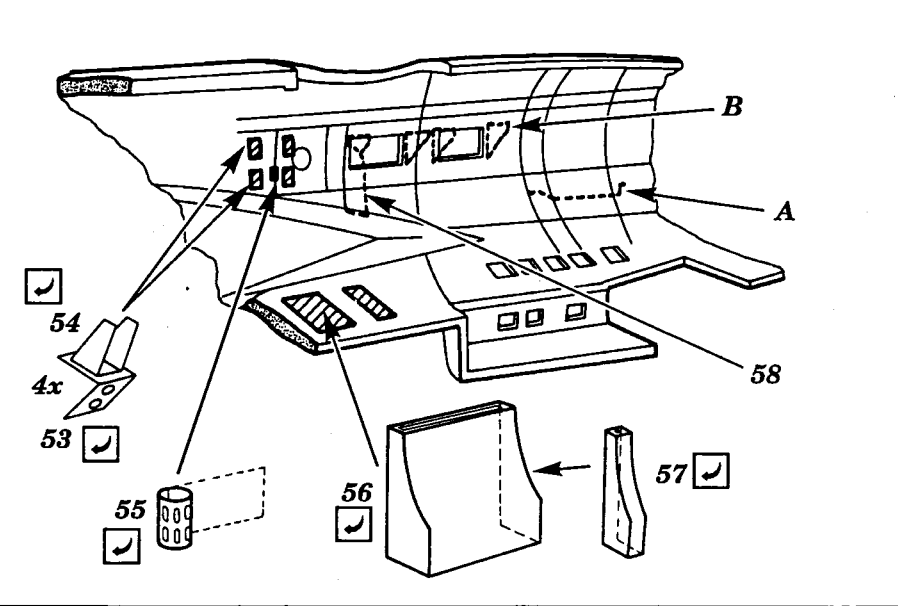

Heinkel He-111 H3

48 138

1/48 scale detail set for MONOGRAM kit

-  OPPOSITE SIDE
-  REMOVE
-  BEND
-  REPLACE
-  GRIND

RUDDER PEDALS

COCKPIT LEFT SIDE

PILOT'S SEAT

COCKPIT RIGHT SIDE

FRONT MG

DORSAL TURRET

GUNNER SEAT

RADIO EQUIPMENT