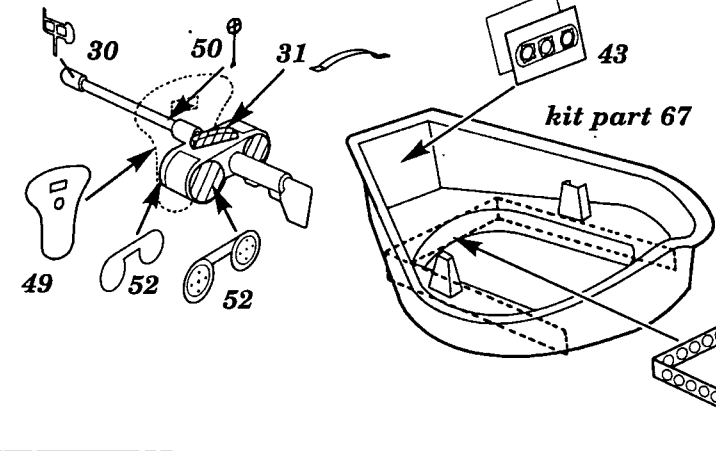

Heinkel He-111 H3

48 138

1/48 scale detail set for MONOGRAM kit

-  OPPOSITE SIDE
-  REMOVE
-  BEND
-  REPLACE
-  GRIND

RUDDER PEDALS

COCKPIT LEFT SIDE

PILOT'S SEAT

COCKPIT RIGHT SIDE

FRONT MG

DORSAL TURRET

GUNNER SEAT

RADIO EQUIPMENT