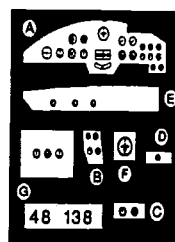

Heinkel He-111 H3

48 138

1/48 scale detail set for MONOGRAM kit

-  OPPOSITE SIDE
-  REMOVE
-  BEND
-  REPLACE
-  GRIND

RUDDER PEDALS

COCKPIT LEFT SIDE

PILOT'S SEAT

COCKPIT RIGHT SIDE