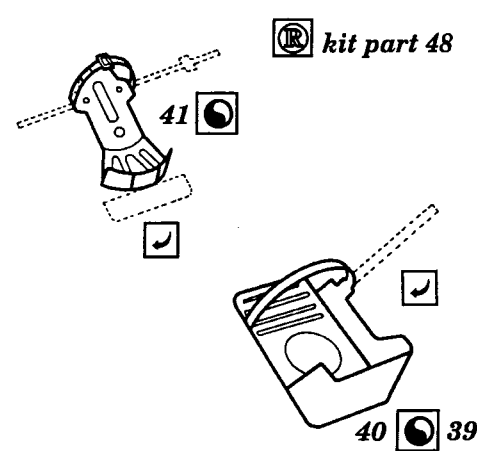

Heinkel He-111 H3

48 138

1/48 scale detail set for MONOGRAM kit

-  OPPOSITE SIDE
-  REMOVE
-  BEND
-  REPLACE
-  GRIND

RUDDER PEDALS

COCKPIT LEFT SIDE

PILOT'S SEAT

COCKPIT RIGHT SIDE

FRONT MG

DORSAL TURRET

GUNNER SEAT

RADIO EQUIPMENT