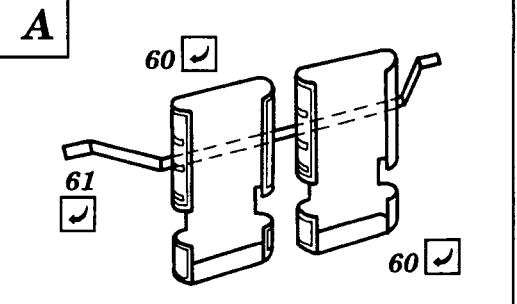

GUNNER SEAT