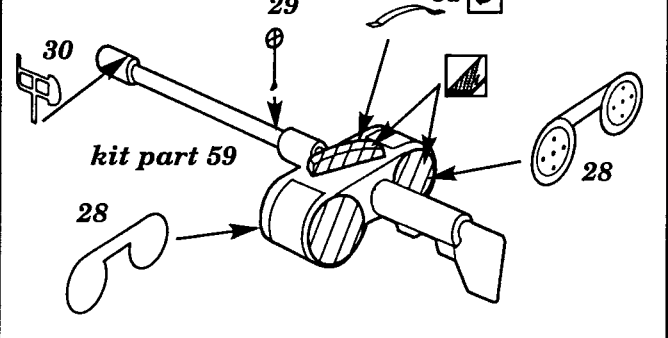

COCKPIT RIGHT SIDE

FRONT MG

DORSAL TURRET

GUNNER SEAT