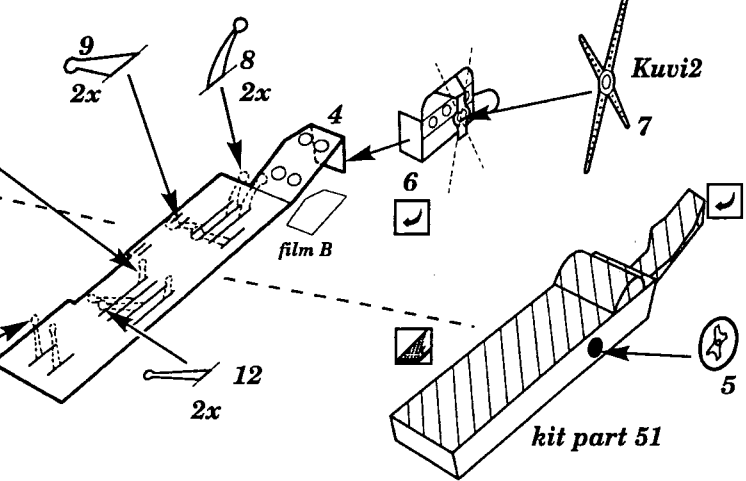

Heinkel He-111 H3

48 138

1/48 scale detail set for MONOGRAM kit

-  OPPOSITE SIDE
-  REMOVE
-  BEND
-  REPLACE
-  GRIND

RUDDER PEDALS

COCKPIT LEFT SIDE

PILOT'S SEAT

COCKPIT RIGHT SIDE

FRONT MG

DORSAL TURRET

GUNNER SEAT

RADIO EQUIPMENT