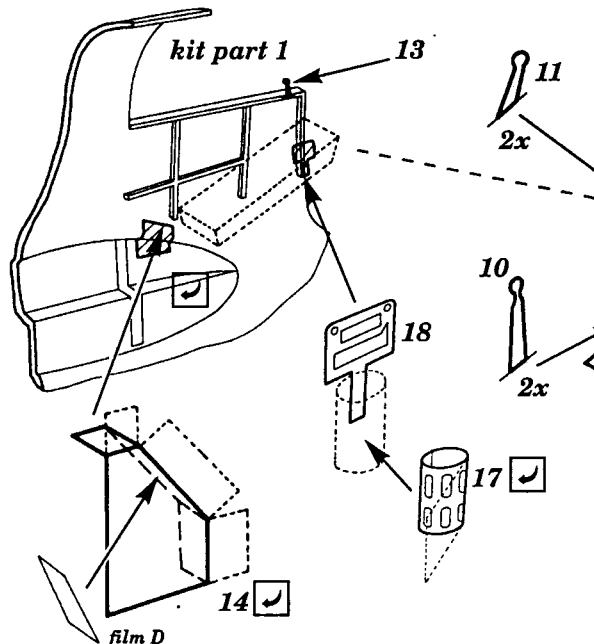

Heinkel He-111 H3

48 138

1/48 scale detail set for MONOGRAM kit

-  OPPOSITE SIDE
-  REMOVE
-  BEND
-  REPLACE
-  GRIND

RUDDER PEDALS

COCKPIT LEFT SIDE

PILOT'S SEAT

COCKPIT RIGHT SIDE

FRONT MG

DORSAL TURRET

GUNNER SEAT

RADIO EQUIPMENT