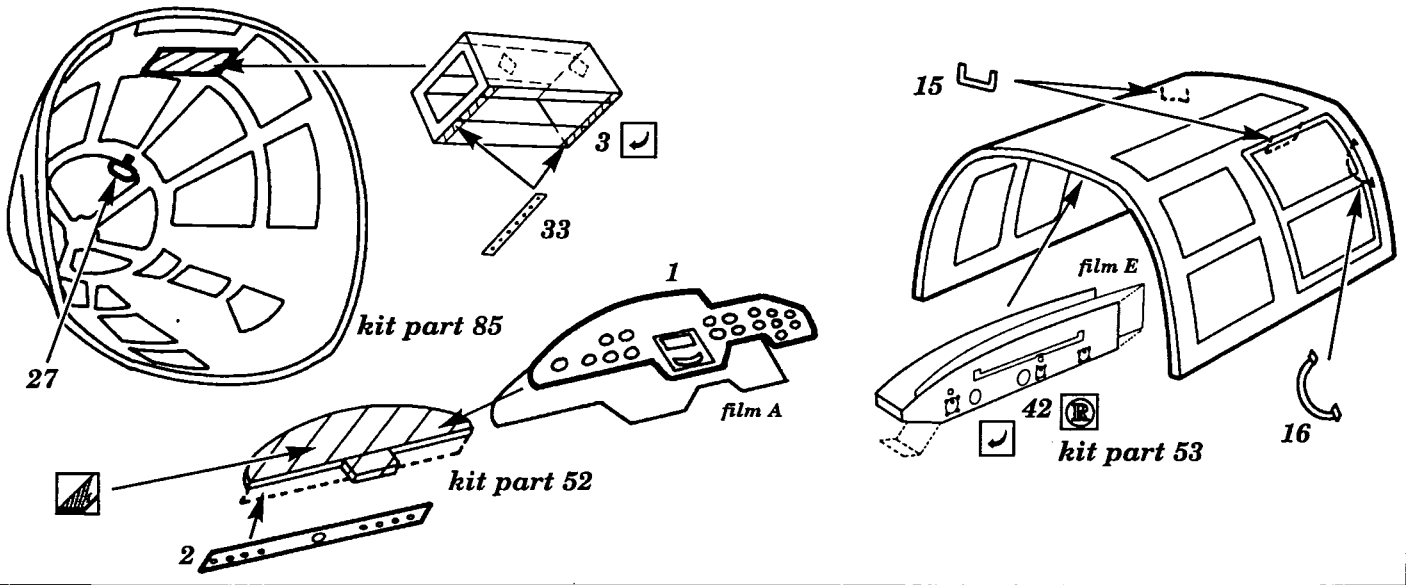

Heinkel He-111 H3

48 138

1/48 scale detail set for MONOGRAM kit

-  OPPOSITE SIDE
-  REMOVE
-  BEND
-  REPLACE
-  GRIND

RUDDER PEDALS

COCKPIT LEFT SIDE

PILOT'S SEAT

COCKPIT RIGHT SIDE

FRONT MG

DORSAL TURRET

GUNNER SEAT

RADIO EQUIPMENT