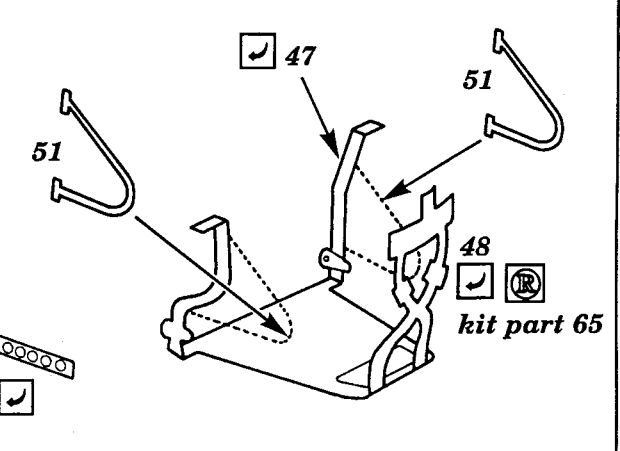

Heinkel He-111 H3

48 138

1/48 scale detail set for MONOGRAM kit

-  OPPOSITE SIDE
-  REMOVE
-  BEND
-  REPLACE
-  GRIND

RUDDER PEDALS

COCKPIT LEFT SIDE

PILOT'S SEAT

COCKPIT RIGHT SIDE

FRONT MG

DORSAL TURRET

GUNNER SEAT

RADIO EQUIPMENT