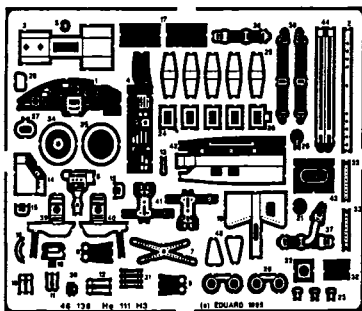

Heinkel He-111 H3

48 138

1/48 scale detail set for MONOGRAM kit

-  OPPOSITE SIDE
-  REMOVE
-  BEND
-  REPLACE
-  GRIND

RUDDER PEDALS

COCKPIT LEFT SIDE

PILOT'S SEAT

COCKPIT RIGHT SIDE

FRONT MG

DORSAL TURRET

GUNNER SEAT

RADIO EQUIPMENT