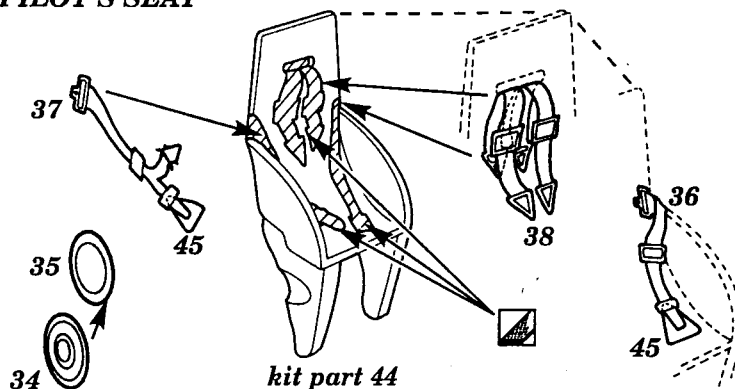

Heinkel He-111 H3

48 138

1/48 scale detail set for MONOGRAM kit

-  OPPOSITE SIDE
-  REMOVE
-  BEND
-  REPLACE
-  GRIND

RUDDER PEDALS

COCKPIT LEFT SIDE

PILOT'S SEAT

COCKPIT RIGHT SIDE