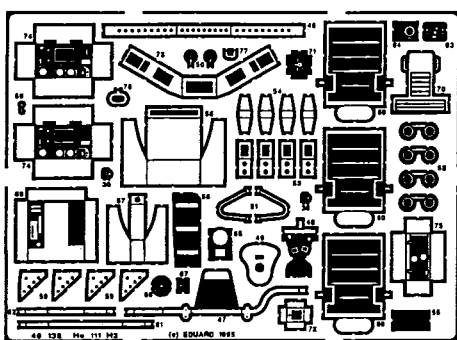

Heinkel He-111 H3

48 138

1/48 scale detail set for MONOGRAM kit

-  OPPOSITE SIDE
-  REMOVE
-  BEND
-  REPLACE
-  GRIND

RUDDER PEDALS

COCKPIT LEFT SIDE

PILOT'S SEAT

COCKPIT RIGHT SIDE

FRONT MG

DORSAL TURRET

GUNNER SEAT

RADIO EQUIPMENT