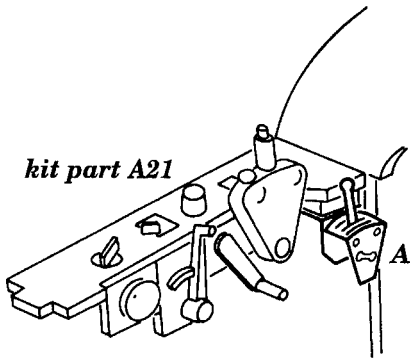

COCKPIT LEFT SIDE