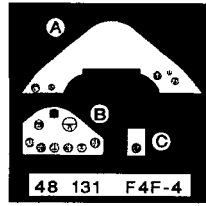

# F4F-4 WILDCAT

48 131

1/48 scale detail set for TAMIYA kit

-  OPPOSITE SIDE
-  REMOVE
-  BEND
-  REPLACE
-  GRIND