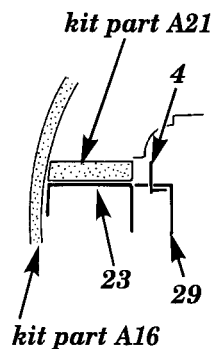

F4F-4 WILDCAT

48 131

1/48 scale detail set for TAMIYA kit

- OPPOSITE SIDE
- REMOVE
- BEND
- REPLACE
- GRIND

INSTRUMENT PANEL

MAP CASE

COCKPIT LEFT SIDE

A

RUDDER PEDALS

FLOOR, CENTRAL PANEL