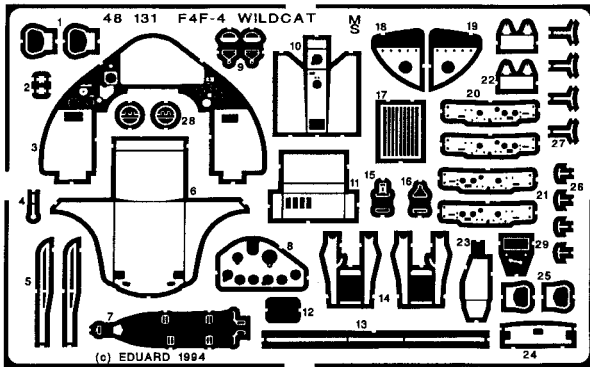

# F4F-4 WILDCAT

48 131

1/48 scale detail set for TAMIYA kit

-  OPPOSITE SIDE
-  REMOVE
-  BEND
-  REPLACE
-  GRIND

## INSTRUMENT PANEL

## RUDDER PEDALS

## FLOOR, CENTRAL PANEL

**PILOT'S SEAT**

**OIL COOLER**

**EXTERNAL TANK**

**UNDERCARRIAGE**

**STABILIZER**

**BOMB RACKS**