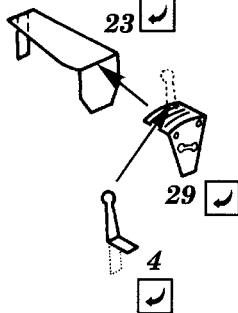

F4F-4 WILDCAT

48 131

1/48 scale detail set for TAMIYA kit

- OPPOSITE SIDE
- REMOVE
- BEND
- REPLACE
- GRIND

INSTRUMENT PANEL

MAP CASE

COCKPIT LEFT SIDE

A

RUDDER PEDALS

FLOOR, CENTRAL PANEL