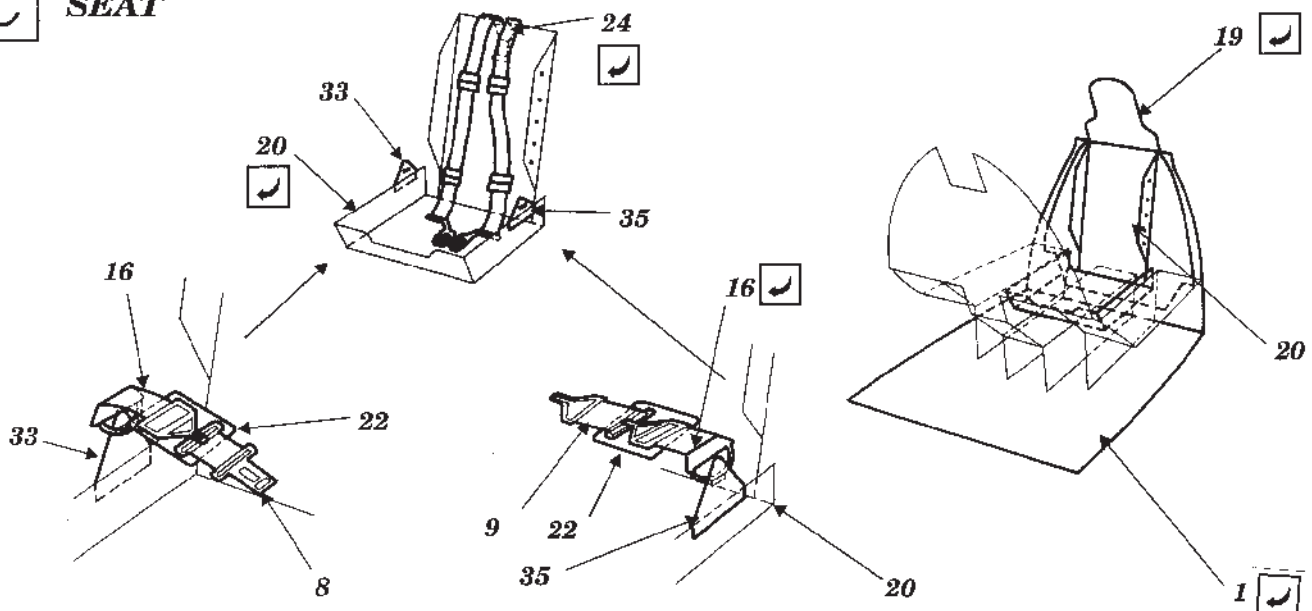

F8F-2

1/48 scale detail set for Testors kit

48 108

- OPPOSITE SIDE
- REMOVE
- BEND

A COCKPIT - RIGHT SIDE

B COCKPIT - LEFT SIDE

C SEAT

D SUNSHELD

D TUBULAR FRAME

D TAIL UNDERCARRIAGE

D MAIN UNDERCARRIAGE STRUT

D MAIN UNDERCARRIAGE WELL