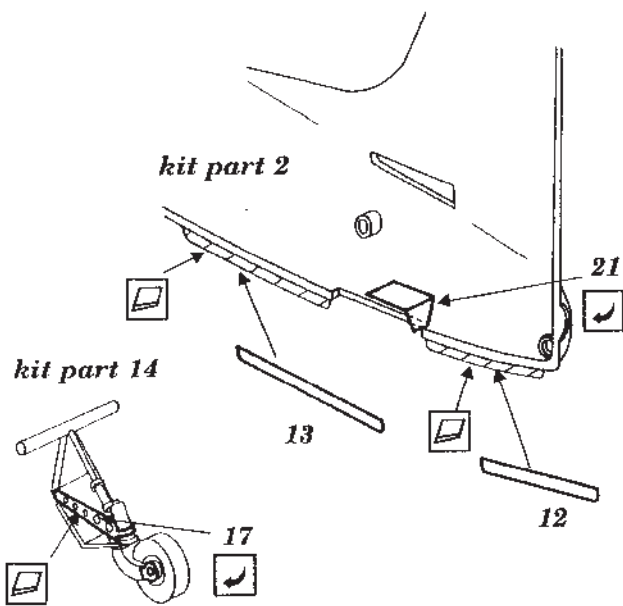

F8F-2

1/48 scale detail set for Testors kit

48 108

- OPPOSITE SIDE
- REMOVE
- BEND

A COCKPIT - RIGHT SIDE

B COCKPIT - LEFT SIDE

C SEAT

D SUNSHELD

D TUBULAR FRAME

D TAIL UNDERCARRIAGE

D MAIN UNDERCARRIAGE STRUT

D MAIN UNDERCARRIAGE WELL