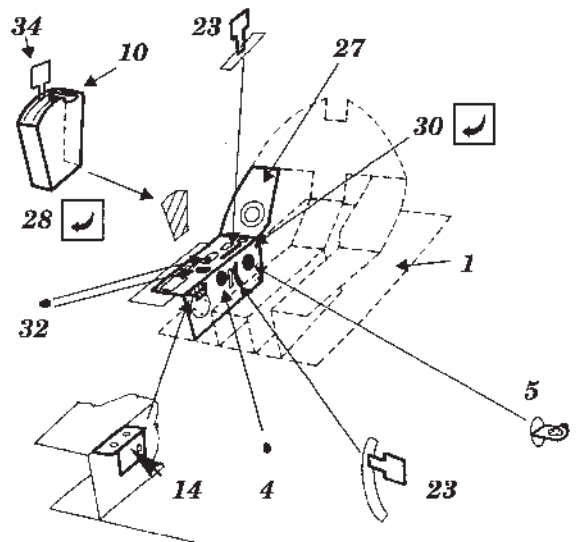

F8F-2

1/48 scale detail set for Testors kit

48 108

- OPPOSITE SIDE
- REMOVE
- BEND

A COCKPIT - RIGHT SIDE

B COCKPIT - LEFT SIDE

C SEAT

D SUNSHELD

D TUBULAR FRAME

D TAIL UNDERCARRIAGE

D MAIN UNDERCARRIAGE STRUT

D MAIN UNDERCARRIAGE WELL