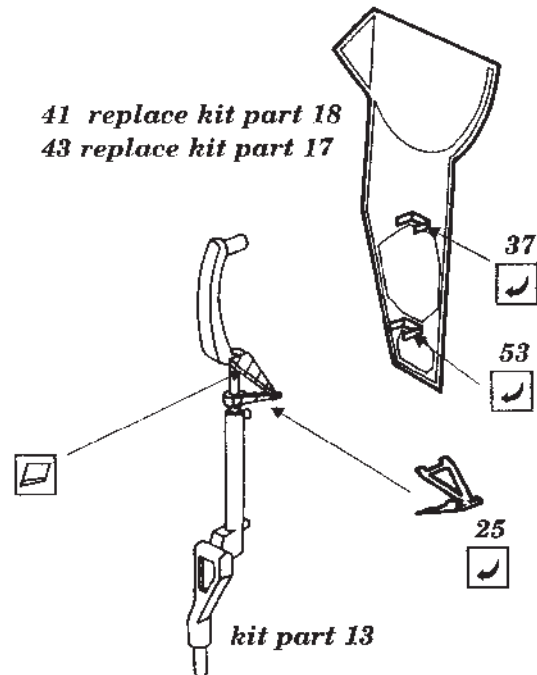

F8F-2

1/48 scale detail set for Testors kit

48 108

- OPPOSITE SIDE
- REMOVE
- BEND

A COCKPIT - RIGHT SIDE

B COCKPIT - LEFT SIDE

C SEAT

D SUNSHELD

D TUBULAR FRAME

D TAIL UNDERCARRIAGE

D MAIN UNDERCARRIAGE STRUT

D MAIN UNDERCARRIAGE WELL