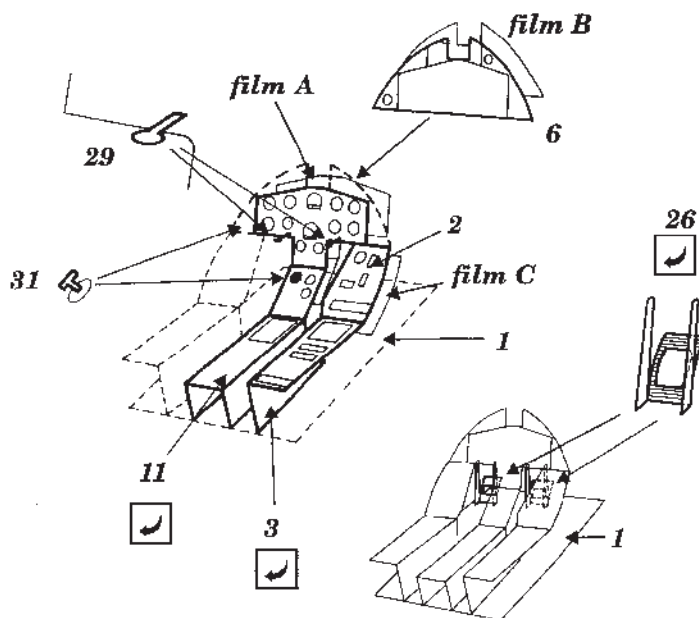

F8F-2

1/48 scale detail set for Testors kit

48 108

- OPPOSITE SIDE
- REMOVE
- BEND

A COCKPIT - RIGHT SIDE

B COCKPIT - LEFT SIDE

C SEAT

D SUNSHELD

D TUBULAR FRAME

D TAIL UNDERCARRIAGE

D MAIN UNDERCARRIAGE STRUT

D MAIN UNDERCARRIAGE WELL