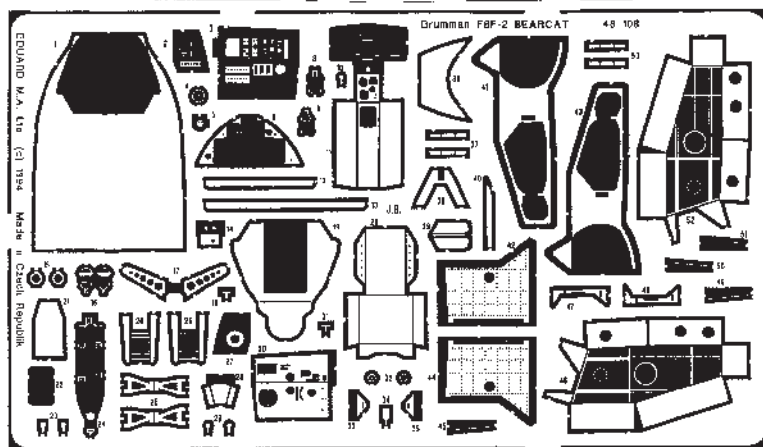

F8F-2

1/48 scale detail set for Testors kit

48 108

- OPPOSITE SIDE
- REMOVE
- BEND

A COCKPIT - RIGHT SIDE

B COCKPIT - LEFT SIDE

C SEAT

D SUNSHELD

D TUBULAR FRAME

D TAIL UNDERCARRIAGE

D MAIN UNDERCARRIAGE STRUT

D MAIN UNDERCARRIAGE WELL