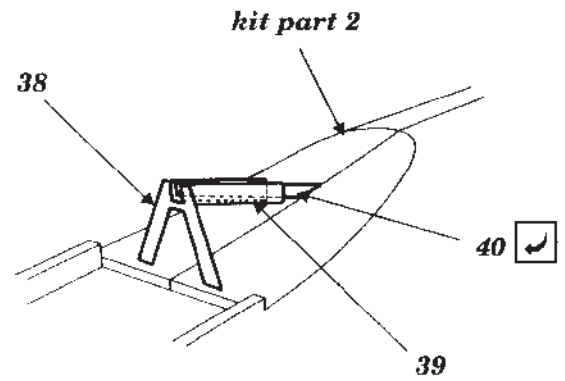

F8F-2

1/48 scale detail set for Testors kit

48 108

- OPPOSITE SIDE
- REMOVE
- BEND

A COCKPIT - RIGHT SIDE

B COCKPIT - LEFT SIDE

C SEAT

D SUNSHELD

D TUBULAR FRAME

D TAIL UNDERCARRIAGE

D MAIN UNDERCARRIAGE STRUT

D MAIN UNDERCARRIAGE WELL