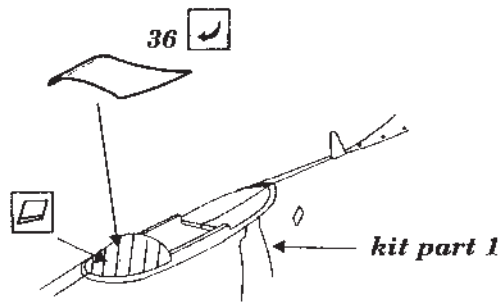

F8F-2

1/48 scale detail set for Testors kit

48 108

- OPPOSITE SIDE
- REMOVE
- BEND

A COCKPIT - RIGHT SIDE

B COCKPIT - LEFT SIDE

C SEAT

D SUNSHELD

D TUBULAR FRAME

D TAIL UNDERCARRIAGE

D MAIN UNDERCARRIAGE STRUT

D MAIN UNDERCARRIAGE WELL