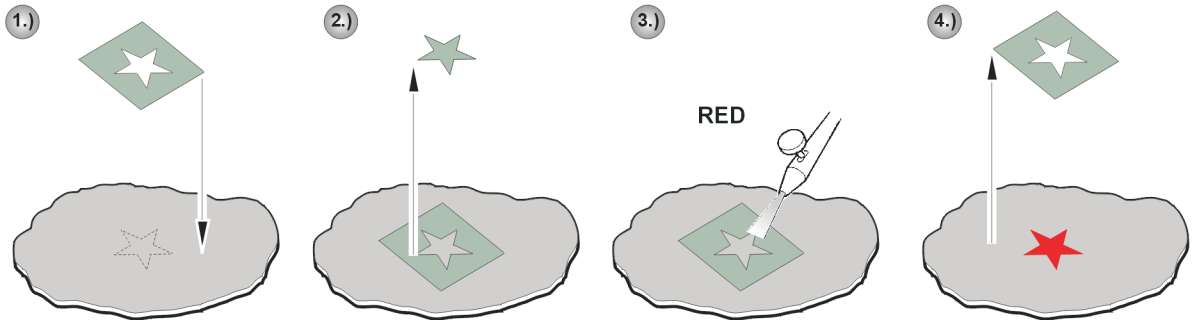

Look for Express Mask XT 015 and XT 018 for Russian Numbers and Stars (not included in this set)