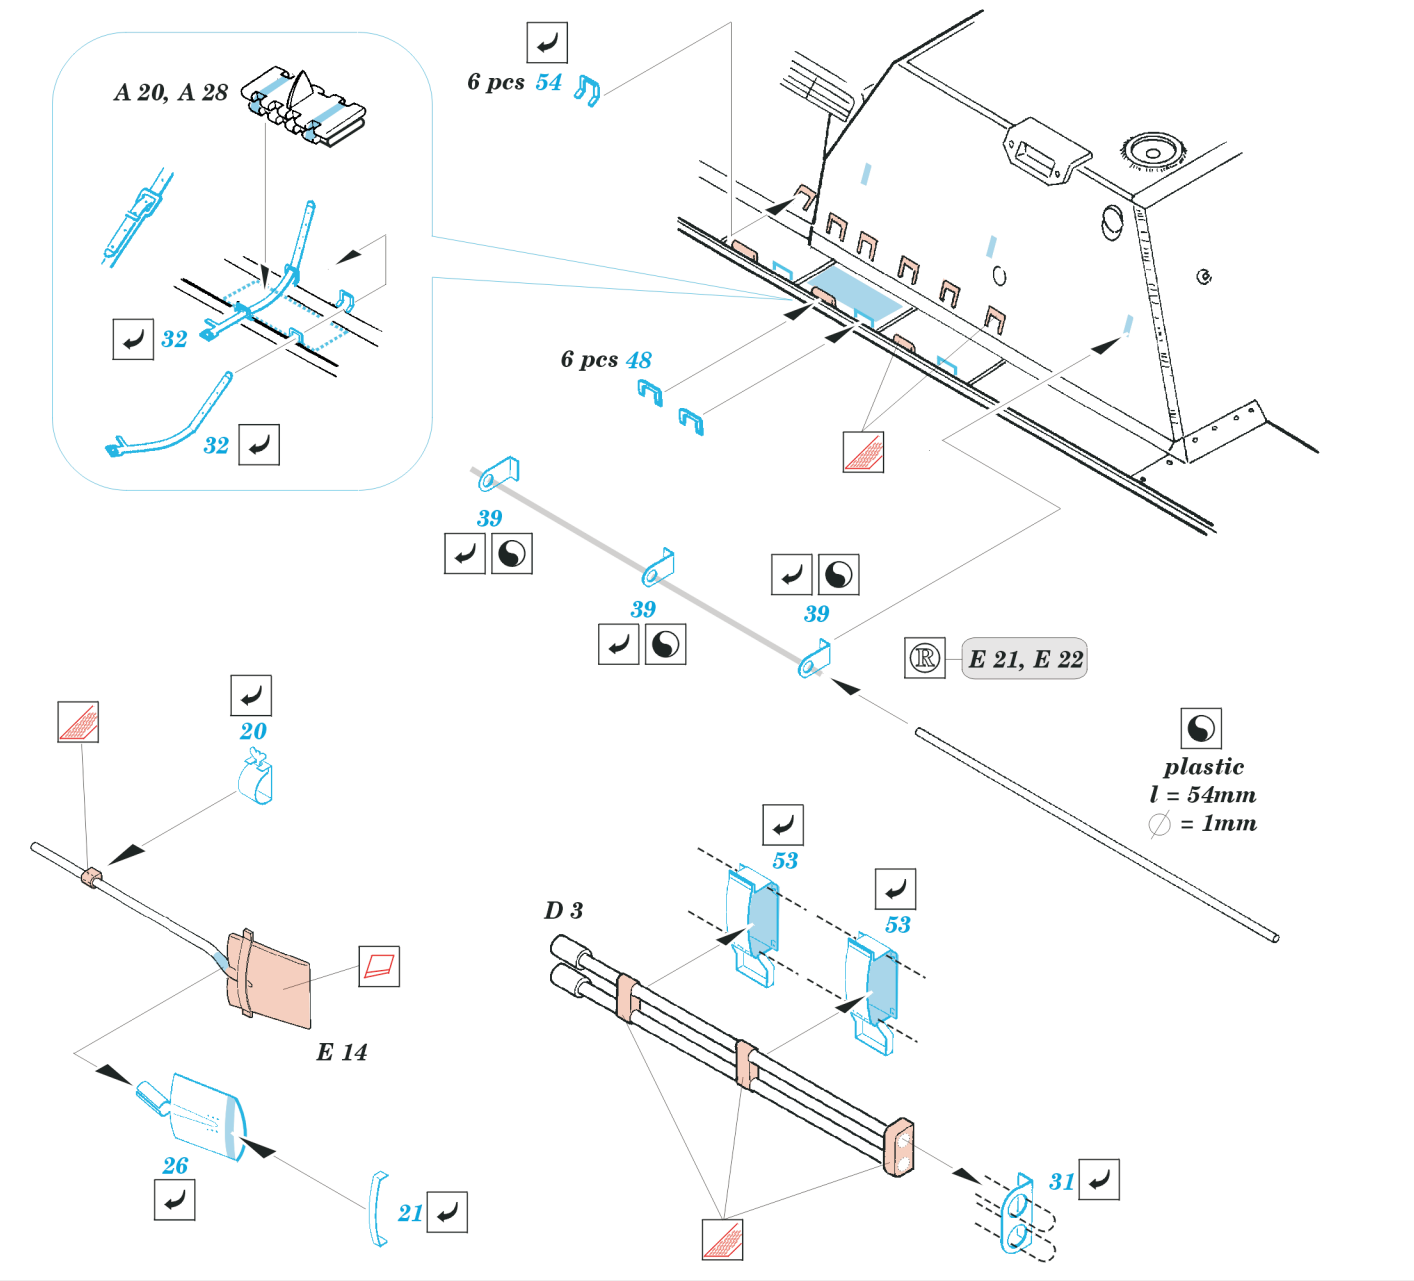

SU-122

1/35 scale detail set for Tamiya 35 093 kit • sada detailů pro model 1/35 Tamiya 35 093

eduard

35 465

Mask

- SYMMETRICAL ASSEMBLY
SYMETRICKÁ MONTÁŽ
- REMOVE
ODSTRANIT
- BEND
OHNOUT
- REPLACE
NAHRADIT
- GRIND
OBROUSIT
- OPTION
VOLBA

2 pcs

ORIGINAL KIT PARTS
PŮVODNÍ DÍLY STAVEBNICE

PHOTO-ETCHED PARTS
LEPTANÉ DÍLY

PARTS TO BE REMOVED
DÍLY K ODSTRANĚNÍ

FILL
TMELIT

Upper Hull, D7, D 14

plastic
l = 21mm
∅ = 1mm

E 20

plastic
l = 1,5mm
∅ = 2,5mm

Upper Hull

References: Squadron/Signal Publ.: T-34 In Action
 Osprey Military: T-35/76 Medium Tank
 Bronkolekcia 1/2000: Self-propelled guns on the T-34 chassis
 Ground Power 1/2002

Look for Express Mask XT 015 and XT 018 for Russian Numbers and Stars (not included in this set)