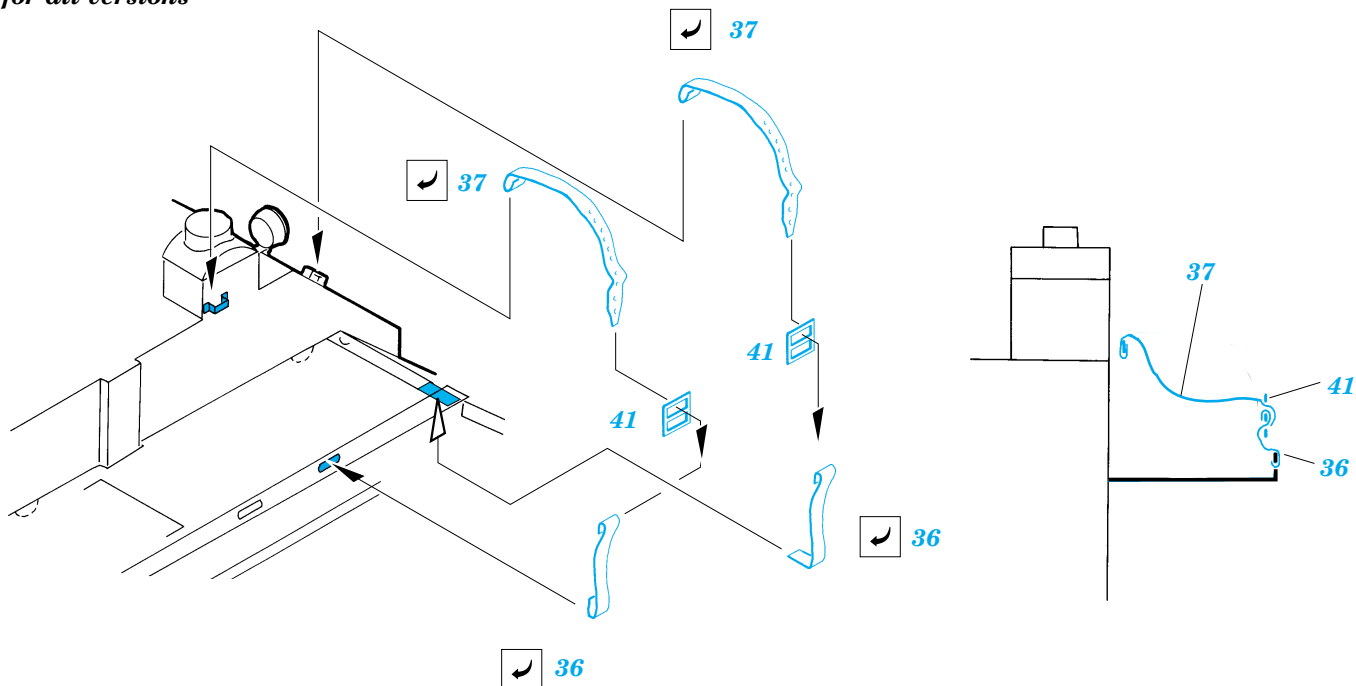

for all versions

for all versions