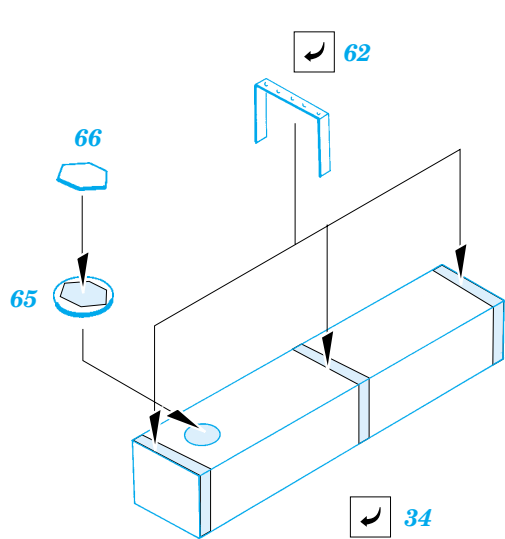

for all versions

for all versions