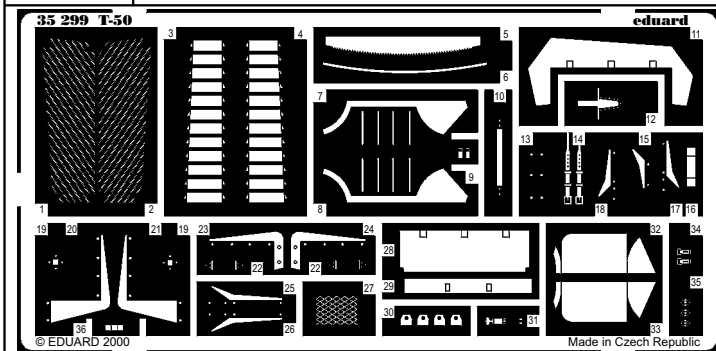

T-50

35 299

1/35 scale detail set for Techmod kit

- OPPOSITE SIDE
- REMOVE
- REPLACE
- GRIND
- BEND

A

B *kit part B9(B8)*

C *kit part B5*

D *plastic*