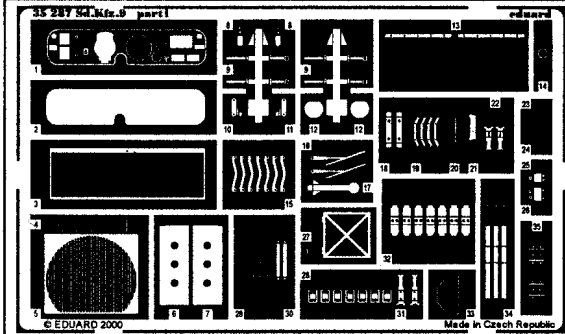

Sd.Kfz.9

1/35 scale detail set for Tamiya kit

-  OPPOSITE SIDE
-  REMOVE
-  REPLACE
-  GRIND
-  BEND