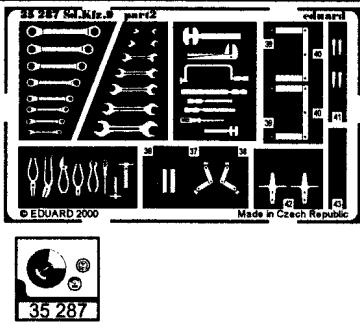

Sd.Kfz.9

1/35 scale detail set for Tamiya kit

-  OPPOSITE SIDE
-  REMOVE
-  REPLACE
-  GRIND
-  BEND