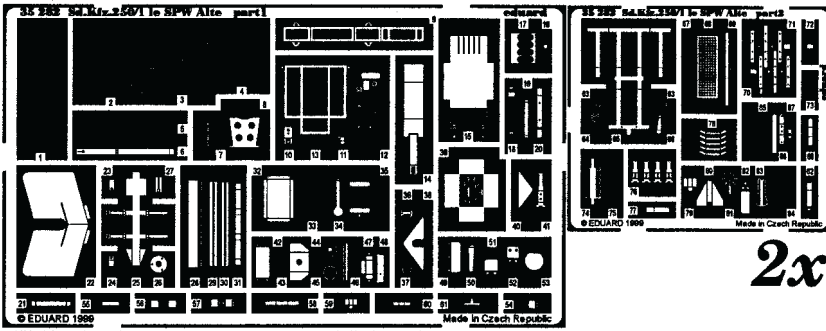

Sd.Kfz. 250/1 le SPW Alte

35 282

1/35 scale detail set for Dragon kit

2x

- OPPOSITE SIDE
- REMOVE
- REPLACE
- GRIND
- BEND