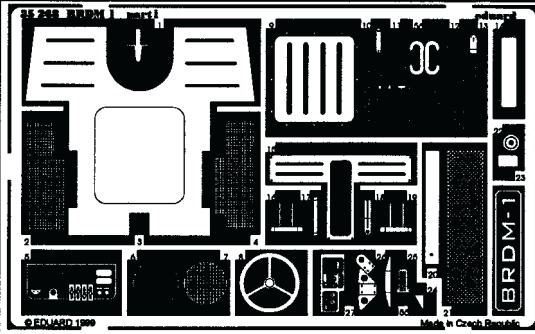

BRDM-1

35 268

1/35 scale detail set for Arsenal kit

-  OPPOSITE SIDE
-  REMOVE
-  REPLACE
-  GRIND
-  BEND

2x