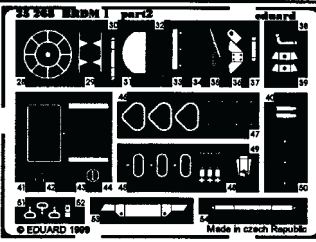

BRDM-1

35 268

1/35 scale detail set for Arsenal kit

-  OPPOSITE SIDE
-  REMOVE
-  REPLACE
-  GRIND
-  BEND

2x