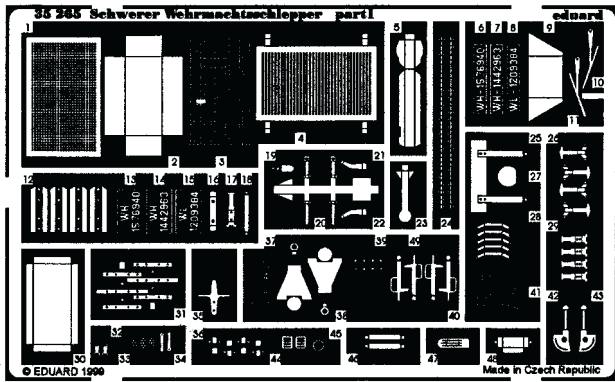

# Schwerer Wehrmachtsschlepper

35 265

1/35 scale detail set for Italeri kit

- OPPOSITE SIDE
- REMOVE
- REPLACE
- GRIND
- BEND