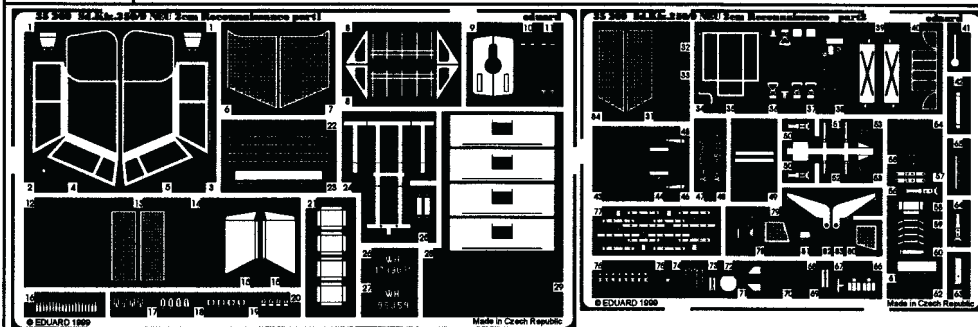

SdKfz. 250/9 NEU 2cm Reconnaissance

35 260

1/35 scale detail set for Dragon kit

-  OPPOSITE SIDE
-  REMOVE
-  REPLACE
-  GRIND
-  BEND