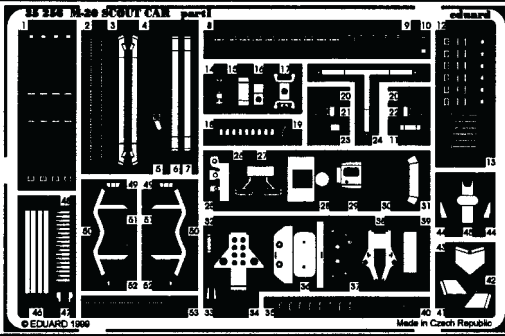

M-20 Scout Car

1/35 scale detail set for Italeri kit

35 256

-  OPPOSITE SIDE
-  REMOVE
-  REPLACE
-  GRIND
-  BEND