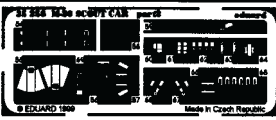

M-20 Scout Car

1/35 scale detail set for Italeri kit

35 256

-  OPPOSITE SIDE
-  REMOVE
-  REPLACE
-  GRIND
-  BEND