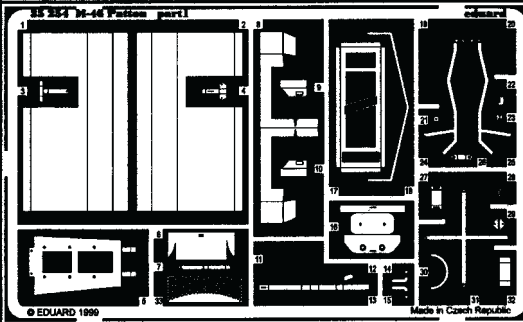

M-46 Patton

1/35 scale detail set for Dragon kit

35 254

- OPPOSITE SIDE
- REMOVE
- REPLACE
- GRIND
- BEND

2x