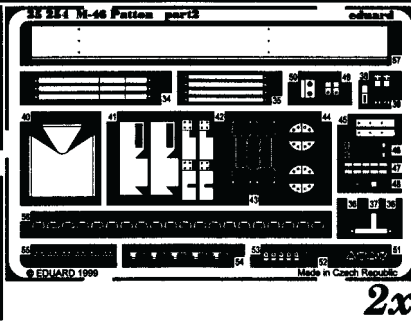

M-46 Patton

1/35 scale detail set for Dragon kit

35 254

- OPPOSITE SIDE
- REMOVE
- REPLACE
- GRIND
- BEND

2x