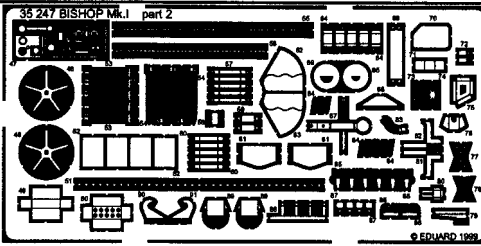

BISHOP Mk.I

1/35 scale detail set for VM kit

35 247

- OPPOSITE SIDE
- REMOVE
- REPLACE
- GRIND