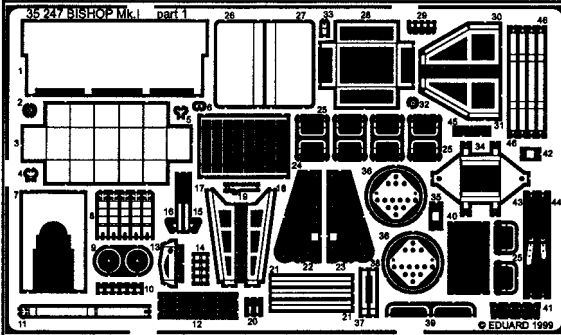

BISHOP Mk.I

1/35 scale detail set for VM kit

35 247

- OPPOSITE SIDE
- REMOVE
- REPLACE
- GRIND