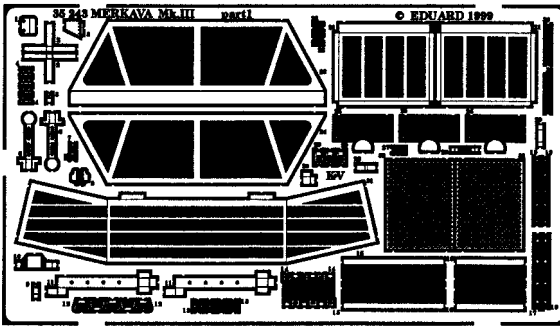

# MERKAVA Mk.III

1/35 scale detail set for Academy kit

35 243

- OPPOSITE SIDE
- REMOVE
- REPLACE
- GRIND