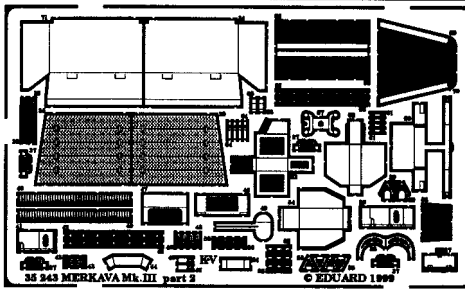

# MERKAVA Mk.III

1/35 scale detail set for Academy kit

35 243

- OPPOSITE SIDE
- REMOVE
- REPLACE
- GRIND