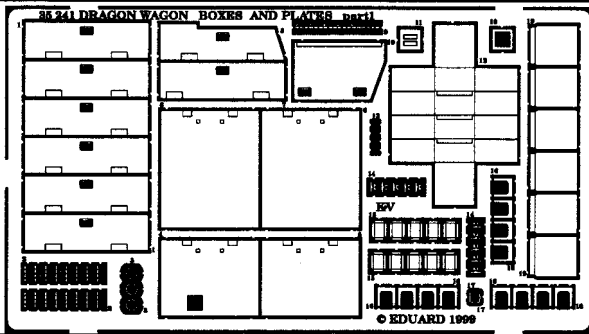

Dragon Wagon Boxes and Panels

35 241

1/35 scale detail set for Tamiya kit

- OPPOSITE SIDE
- REMOVE
- REPLACE
- GRIND

3
LEFT SIDE 1x pc.
RIGHT SIDE 1x pc.