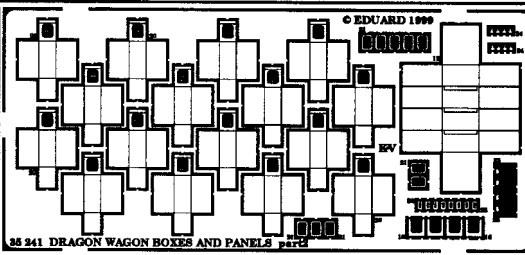

Dragon Wagon Boxes and Panels

35 241

1/35 scale detail set for Tamiya kit

- OPPOSITE SIDE
- REMOVE
- REPLACE
- GRIND

3
LEFT SIDE 1x pc.
RIGHT SIDE 1x pc.