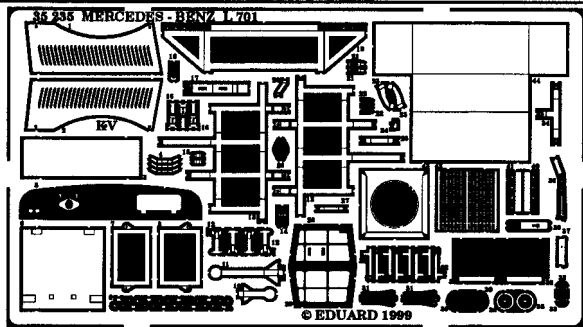

MERCEDES-BENZ L 701

1/35 scale detail set for Revell kit

35 235

- OPPOSITE SIDE
- REMOVE
- REPLACE
- GRIND