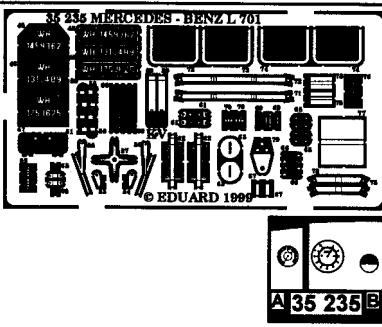

MERCEDES-BENZ L 701

1/35 scale detail set for Revell kit

35 235

- OPPOSITE SIDE
- REMOVE
- REPLACE
- GRIND