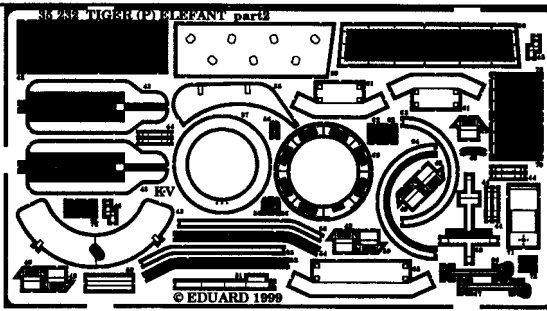

# TIGER (P) ELEFANT

1/35 scale detail set for Italeri kit

35 232

- OPPOSITE SIDE
- REMOVE
- REPLACE
- GRIND