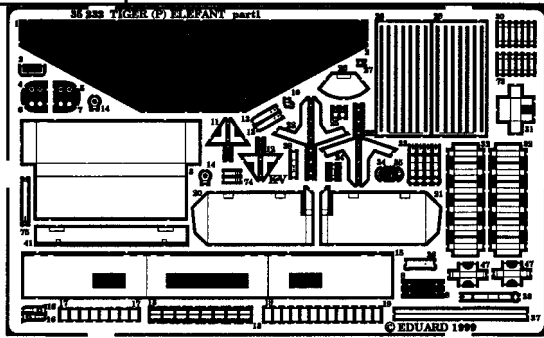

# TIGER (P) ELEFANT

1/35 scale detail set for Italeri kit

35 232

- OPPOSITE SIDE
- REMOVE
- REPLACE
- GRIND