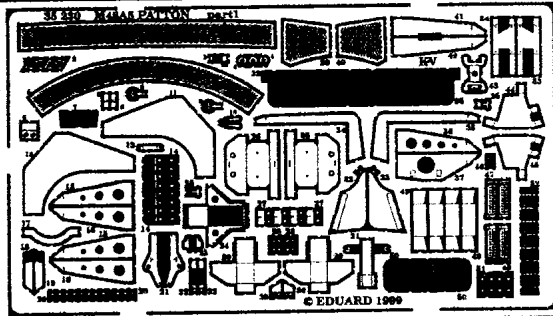

M48A5 PATTON

1/35 scale detail set for Academy kit

- OPPOSITE SIDE
- REMOVE
- REPLACE
- GRIND