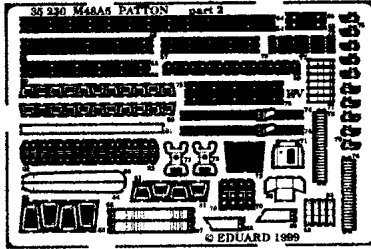

M48A5 PATTON

1/35 scale detail set for Academy kit

- OPPOSITE SIDE
- REMOVE
- REPLACE
- GRIND