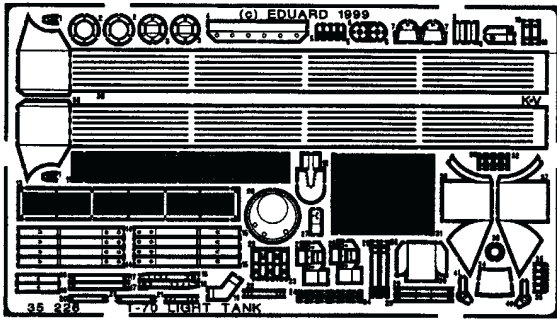

# T-70 Light tank

1/35 scale detail set for Techmod kit

35 226

-  OPPOSITE SIDE
-  REMOVE
-  REPLACE
-  GRIND