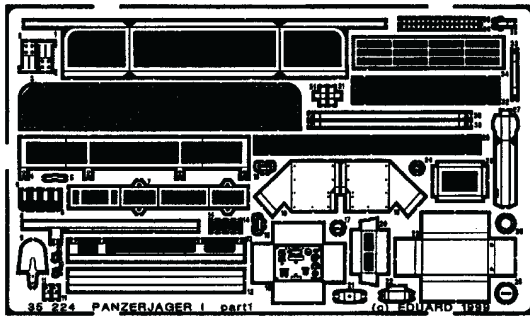

# PANZERJAGER I

1/35 scale detail set for Zvezda kit

35 224

- OPPOSITE SIDE
- REMOVE
- REPLACE
- GRIND