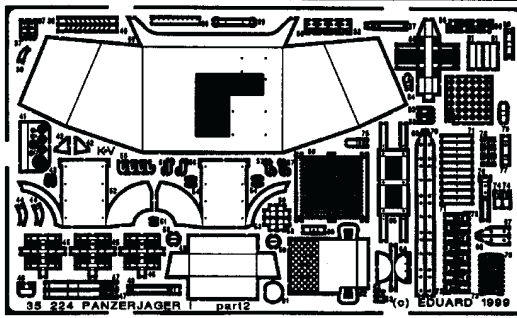

# PANZERJAGER I

1/35 scale detail set for Zvezda kit

35 224

- OPPOSITE SIDE
- REMOVE
- REPLACE
- GRIND