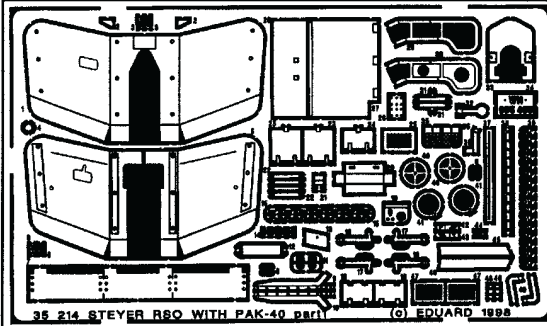

STEYER RSO with PAK40

35 214

1/35 scale detail set for Italeri kit

-  OPPOSITE SIDE
-  REMOVE
-  REPLACE
-  GRIND