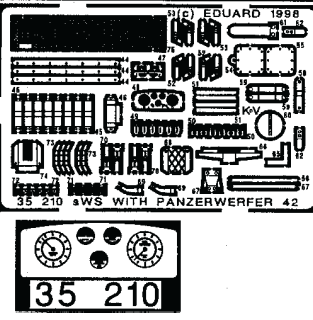

sWS with Panzerwerfer 42

1/35 scale detail set for Italeri kit

35 210

- OPPOSITE SIDE
- REMOVE
- REPLACE
- GRIND