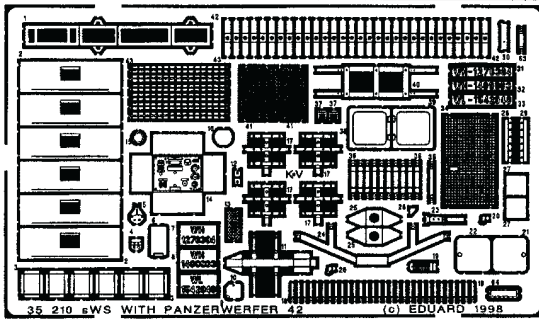

sWS with Panzerwerfer 42

1/35 scale detail set for Italeri kit

35 210

- OPPOSITE SIDE
- REMOVE
- REPLACE
- GRIND