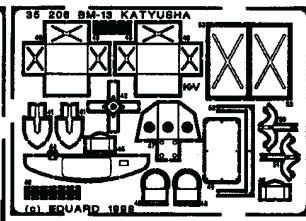

BM-13 KATYUSHA

1/35 scale detail set for Alan kit

35 206

35 206

OPPOSITE SIDE REMOVE REPLACE GRIND