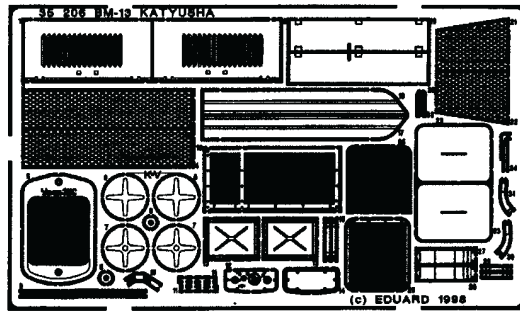

BM-13 KATYUSHA

1/35 scale detail set for Alan kit

35 206

35 206

OPPOSITE SIDE REMOVE REPLACE GRIND