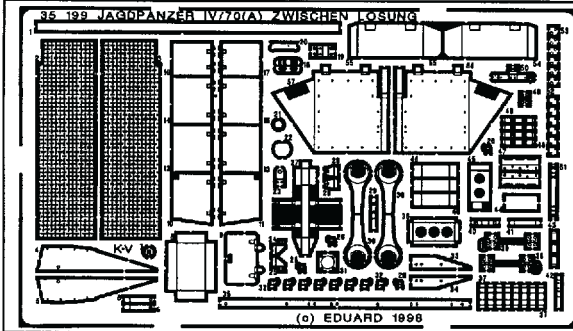

# JAGDPANZER IV/70(A) ZWISCHEN LOSUNG

35 199

1/35 scale detail set for Dragon kit

- OPPOSITE SIDE
- REMOVE
- REPLACE
- GRIND