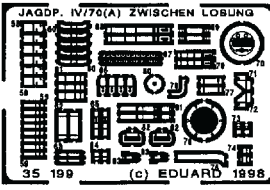

# JAGDPANZER IV/70(A) ZWISCHEN LOSUNG

35 199

1/35 scale detail set for Dragon kit

- OPPOSITE SIDE
- REMOVE
- REPLACE
- GRIND