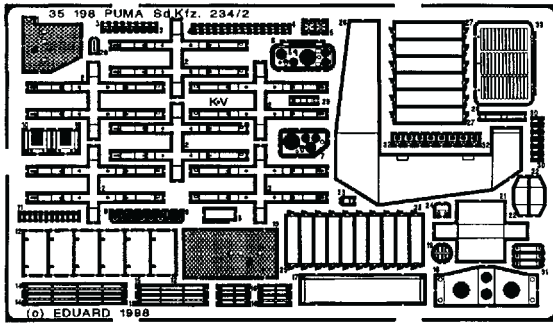

PUMA Sd.Kfz.234/2

1/35 scale detail set for Italeri kit

35 198

-  OPPOSITE SIDE
-  REMOVE
-  REPLACE
-  GRIND
-  "1111" only