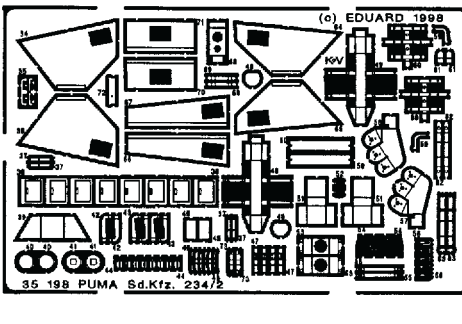

PUMA Sd.Kfz.234/2

1/35 scale detail set for Italeri kit

35 198

-  OPPOSITE SIDE
-  REMOVE
-  REPLACE
-  GRIND
-  "1111" only