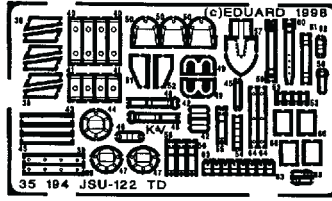

JSU-122 TD

35 194

1/35 scale detail set for Dragon kit

- OPPOSITE SIDE
- REMOVE
- REPLACE
- GRIND