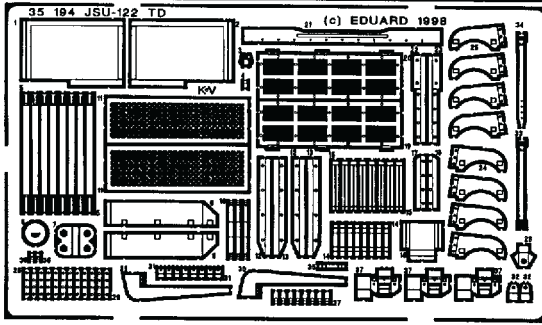

JSU-122 TD

35 194

1/35 scale detail set for Dragon kit

- OPPOSITE SIDE
- REMOVE
- REPLACE
- GRIND