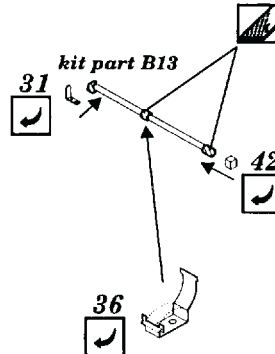

StuG IV - Early type

1/35 scale detail set for Dragon kit

35 187

2 pcs

- OPPOSITE SIDE
- REMOVE
- BEND
- REPLACE
- GRIND
- OPTION

2pcs
kit part C13

kit part C22

2pcs 43

kit part J2

kit part B19

kit part B16

kit part J5

kit part C9

kit part J6

31

kit part B22

kit part B18

kit part B13

kit part J18

kit part J14
+J19

kit part J4

4pcs 59
kit part J4

kit part J1
J26

8pcs 52