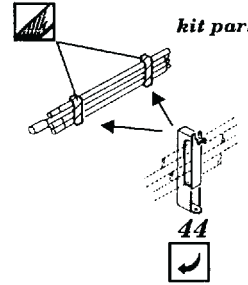

StuG IV - Early type

1/35 scale detail set for Dragon kit

35 187

2 pcs

- OPPOSITE SIDE
- REMOVE
- BEND
- REPLACE
- GRIND
- OPTION

2pcs
kit part C13

kit part C22

2pcs 43

kit part J2

kit part B19

kit part B16

kit part J5

kit part C9

kit part J6

31

kit part B22

kit part B18

kit part B13

kit part J18

kit part J14
+J19

kit part J4

4pcs 59
kit part J4

kit part J1
J26

8pcs 52