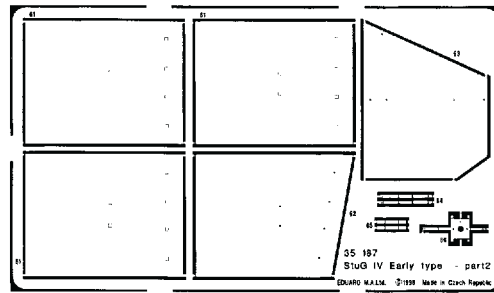

StuG IV - Early type

1/35 scale detail set for Dragon kit

35 187

2 pcs

- OPPOSITE SIDE
- REMOVE
- BEND
- REPLACE
- GRIND
- OPTION

2pcs
kit part C13

kit part C22

2pcs 43