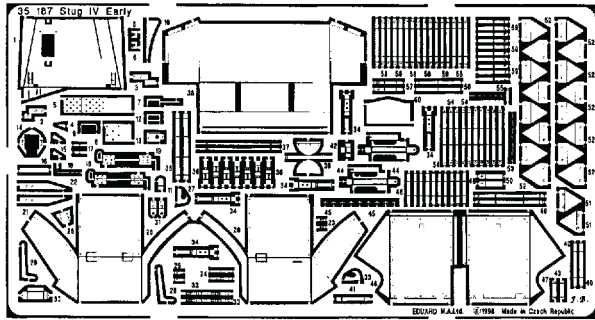

StuG IV - Early type

1/35 scale detail set for Dragon kit

35 187

2 pcs

- OPPOSITE SIDE
- REMOVE
- BEND
- REPLACE
- GRIND
- OPTION

2pcs
kit part C13

kit part C22

2pcs 43

kit part J2

kit part B19

kit part B16

kit part J5

kit part C9

kit part J6

31

kit part B22

kit part B18

kit part B13

kit part J18

kit part J14
+J19

kit part J4

4pcs 59
kit part J4

kit part J1
J26

8pcs 52