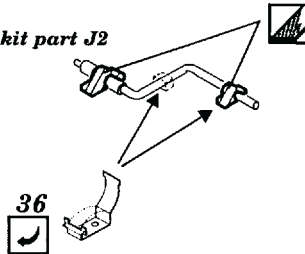

StuG IV - Early type

1/35 scale detail set for Dragon kit

35 187

2 pcs

- OPPOSITE SIDE
- REMOVE
- BEND
- REPLACE
- GRIND
- OPTION

2pcs
kit part C13

kit part C22

2pcs 43

kit part J2

kit part B19

kit part B16

kit part J5

kit part C9

kit part J6

31

kit part B22