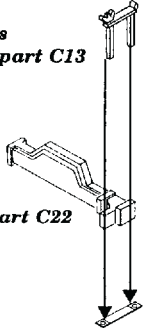

StuG IV - Early type

1/35 scale detail set for Dragon kit

35 187

2 pcs

- OPPOSITE SIDE
- REMOVE
- BEND
- REPLACE
- GRIND
- OPTION

2pcs
kit part C13

kit part C22

2pcs 43

kit part J2

kit part B19

kit part B16

kit part J5

kit part C9

kit part J6

31

kit part B22

kit part B18

kit part B13

kit part J18

kit part J14
+J19

kit part J4

4pcs 59
kit part J4

kit part J1
J26

8pcs 52