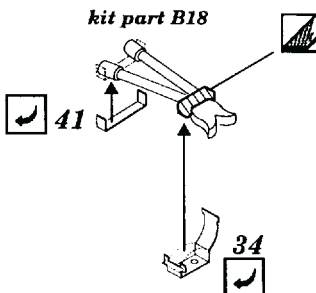

StuG IV - Early type

1/35 scale detail set for Dragon kit

35 187

2 pcs

- OPPOSITE SIDE
- REMOVE
- BEND
- REPLACE
- GRIND
- OPTION

2pcs
kit part C13

kit part C22

2pcs 43

kit part J2

kit part B19

kit part B16

kit part J5

kit part C9

kit part J6

31

kit part B22

kit part B18

kit part B13

kit part J18

kit part J14
+J19

kit part J4

4pcs 59
kit part J4

kit part J1
J26

8pcs 52