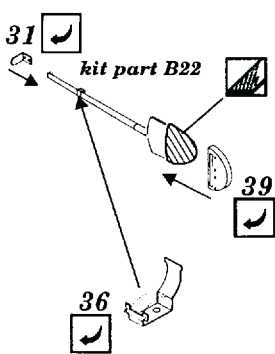

StuG IV - Early type

1/35 scale detail set for Dragon kit

35 187

2 pcs

- OPPOSITE SIDE
- REMOVE
- BEND
- REPLACE
- GRIND
- OPTION

2pcs
kit part C13

kit part C22

2pcs 43

kit part J2

kit part B19

kit part B16

kit part J5

kit part C9

kit part J6

31

kit part B22

kit part B18

kit part B13

kit part J18

kit part J14
+J19

kit part J4

4pcs 59
kit part J4

kit part J1
J26

8pcs 52