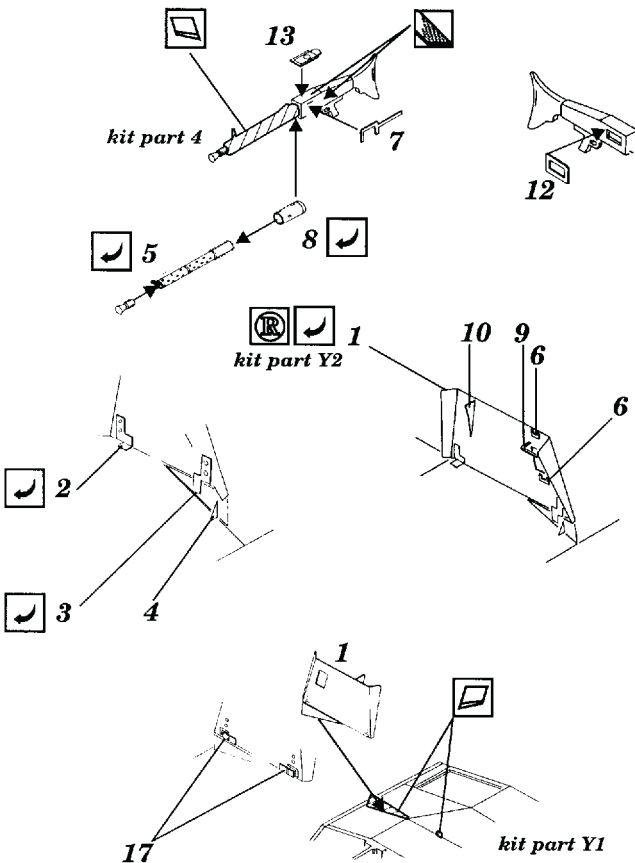

StuG IV - Early type

1/35 scale detail set for Dragon kit

35 187

2 pcs

- OPPOSITE SIDE
- REMOVE
- BEND
- REPLACE
- GRIND
- OPTION

2pcs
kit part C13

kit part C22

2pcs 43

kit part J2

kit part B19

kit part B16

kit part J5

kit part C9

kit part J6

31

kit part B22

kit part B18

kit part B13

kit part J18

kit part J14
+J19

kit part J4

4pcs 59
kit part J4

kit part J1
J26

8pcs 52

3pcs 61 kit part 02

63
kit part 01