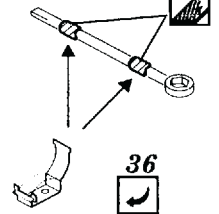

StuG IV - Early type

1/35 scale detail set for Dragon kit

35 187

2 pcs

- OPPOSITE SIDE
- REMOVE
- BEND
- REPLACE
- GRIND
- OPTION

2pcs
kit part C13

kit part C22

2pcs 43

kit part J2

kit part B19

kit part B16

kit part J5

kit part C9

kit part J6

31

kit part B22

kit part B18

kit part B13

kit part J18

kit part J14
+J19

kit part J4

4pcs 59
kit part J4

kit part J1
J26

8pcs 52