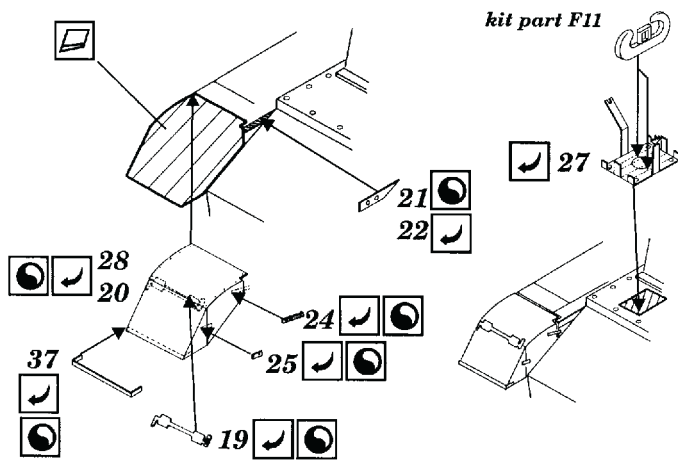

StuG IV - Early type

1/35 scale detail set for Dragon kit

35 187

2 pcs

- OPPOSITE SIDE
- REMOVE
- BEND
- REPLACE
- GRIND
- OPTION

2pcs
kit part C13

kit part C22

2pcs 43

kit part B18

kit part B13

kit part J18

kit part J14
+J19

kit part J4

4pcs 59
kit part J4

kit part J1
J26

8pcs 52