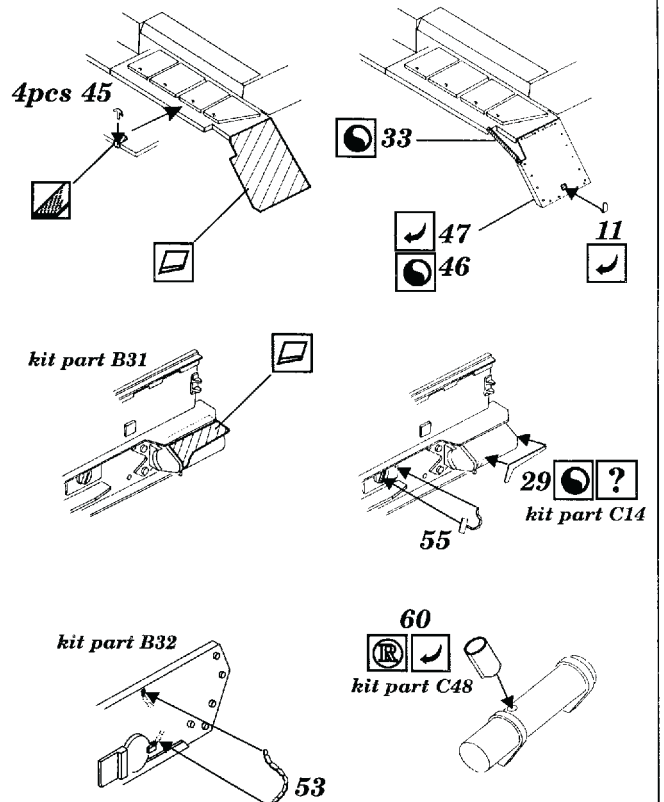

StuG IV - Early type

1/35 scale detail set for Dragon kit

35 187

2 pcs

- OPPOSITE SIDE
- REMOVE
- BEND
- REPLACE
- GRIND
- OPTION

2pcs
kit part C13

kit part C22

2pcs 43

kit part J2

kit part B19

kit part B16

kit part J5

kit part C9

kit part J6

31

kit part B22

kit part B18

kit part B13

kit part J18

kit part J14
+J19

kit part J4

4pcs 59
kit part J4

kit part J1
J26

8pcs 52

3pcs 61 kit part 02

63
kit part 01