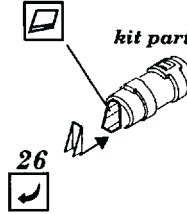

StuG IV - Early type

1/35 scale detail set for Dragon kit

35 187

2 pcs

- OPPOSITE SIDE
- REMOVE
- BEND
- REPLACE
- GRIND
- OPTION

2pcs
kit part C13

kit part C22

2pcs 43

kit part J2

kit part B19

kit part B16

kit part J5

kit part C9

kit part J6

31

kit part B22

kit part B18

kit part B13

kit part J18

kit part J14
+J19

kit part J4

4pcs 59
kit part J4

kit part J1
J26

8pcs 52