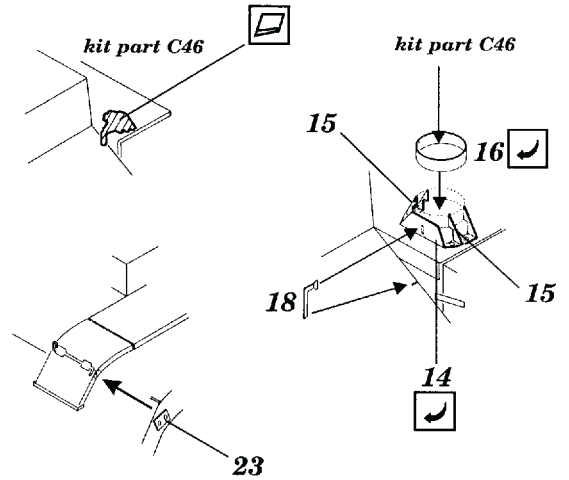

StuG IV - Early type

1/35 scale detail set for Dragon kit

35 187

2 pcs

- OPPOSITE SIDE
- REMOVE
- BEND
- REPLACE
- GRIND
- OPTION

2pcs
kit part C13

kit part C22

2pcs 43

kit part B18

kit part B13

kit part J18

kit part J14
+J19

kit part J4

4pcs 59
kit part J4

kit part J1
J26

8pcs 52