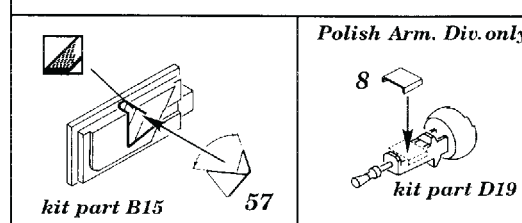

# CROMWELL Mk.IV

1/35 scale detail set for Tamiya kit

35 184

- OPPOSITE SIDE
- REMOVE
- REPLACE
- GRIND

Polish Arm. Div. only

kit part D11+D12 final assembly

TURRET

LEFT SIDE