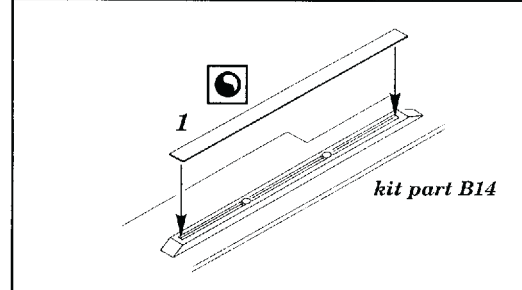

# CROMWELL Mk.IV

1/35 scale detail set for Tamiya kit

35 184

- OPPOSITE SIDE
- REMOVE
- REPLACE
- GRIND

Polish Arm. Div. only

kit part D11+D12 final assembly

TURRET

LEFT SIDE

RIGHT SIDE