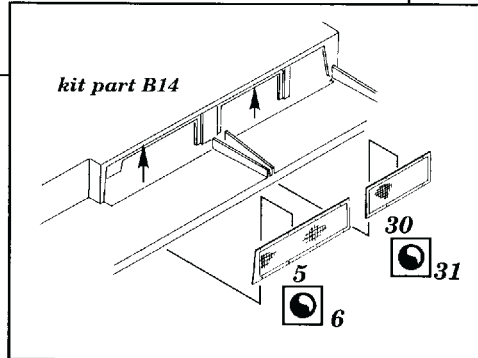

# CROMWELL Mk.IV

1/35 scale detail set for Tamiya kit

35 184

- OPPOSITE SIDE
- REMOVE
- REPLACE
- GRIND

Polish Arm. Div. only

kit part D11+D12 final assembly

TURRET

LEFT SIDE

RIGHT SIDE