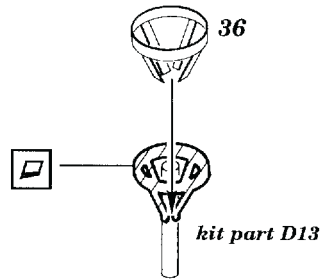

# CROMWELL Mk.IV

1/35 scale detail set for Tamiya kit

35 184

- OPPOSITE SIDE
- REMOVE
- REPLACE
- GRIND

Polish Arm. Div. only

kit part D11+D12 final assembly

TURRET

LEFT SIDE

RIGHT SIDE