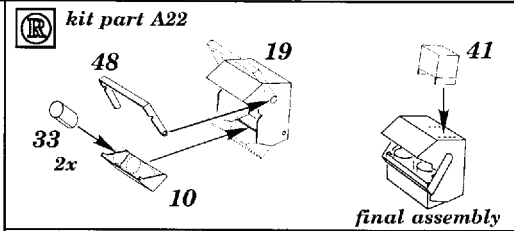

# CROMWELL Mk.IV

1/35 scale detail set for Tamiya kit

35 184

- OPPOSITE SIDE
- REMOVE
- REPLACE
- GRIND

Polish Arm. Div. only

kit part D11+D12 final assembly

TURRET

LEFT SIDE

RIGHT SIDE