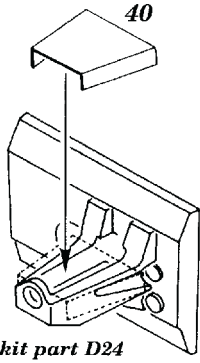

# CROMWELL Mk.IV

1/35 scale detail set for Tamiya kit

35 184

- OPPOSITE SIDE
- REMOVE
- REPLACE
- GRIND

Polish Arm. Div. only

kit part D11+D12 final assembly

TURRET

LEFT SIDE

RIGHT SIDE