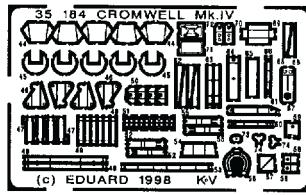

# CROMWELL Mk.IV

1/35 scale detail set for Tamiya kit

35 184

- OPPOSITE SIDE
- REMOVE
- REPLACE
- GRIND

Polish Arm. Div. only

kit part D11+D12 final assembly

TURRET

LEFT SIDE

RIGHT SIDE