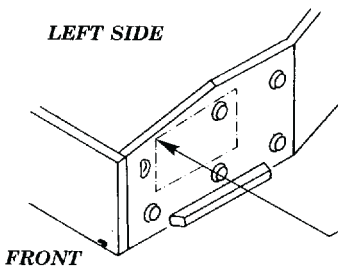

# CROMWELL Mk.IV

1/35 scale detail set for Tamiya kit

35 184

- OPPOSITE SIDE
- REMOVE
- REPLACE
- GRIND

Polish Arm. Div. only

kit part D11+D12 final assembly

TURRET

LEFT SIDE

RIGHT SIDE