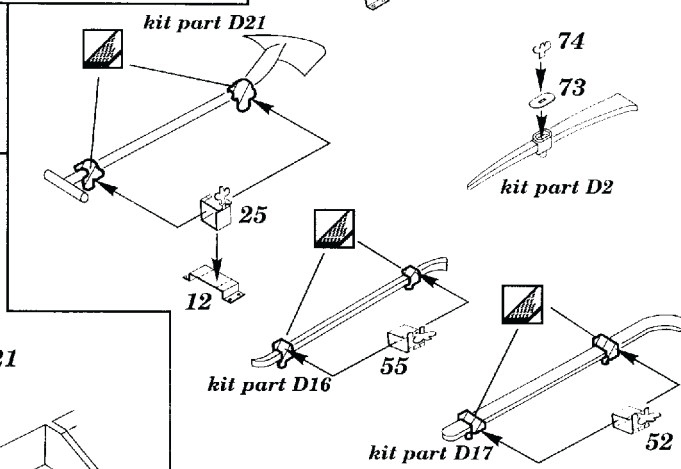

# CROMWELL Mk.IV

1/35 scale detail set for Tamiya kit

35 184

- OPPOSITE SIDE
- REMOVE
- REPLACE
- GRIND

Polish Arm. Div. only

kit part D11+D12 final assembly

TURRET

LEFT SIDE

RIGHT SIDE