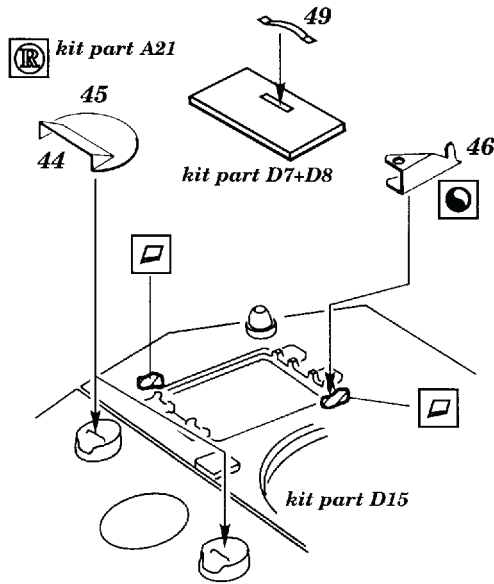

# CROMWELL Mk.IV

1/35 scale detail set for Tamiya kit

35 184

- OPPOSITE SIDE
- REMOVE
- REPLACE
- GRIND

Polish Arm. Div. only

kit part D11+D12 final assembly

TURRET

LEFT SIDE

RIGHT SIDE