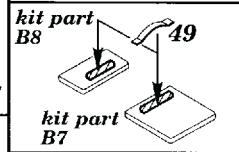

# CROMWELL Mk.IV

1/35 scale detail set for Tamiya kit

35 184

- OPPOSITE SIDE
- REMOVE
- REPLACE
- GRIND

Polish Arm. Div. only

kit part D11+D12 final assembly

TURRET

LEFT SIDE