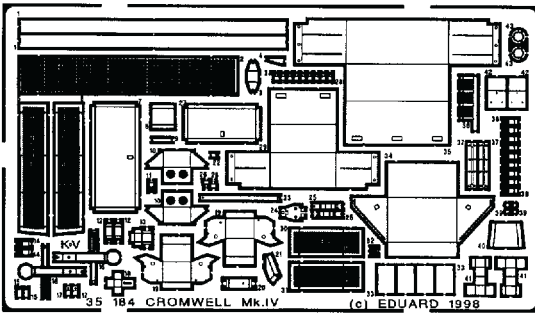

# CROMWELL Mk.IV

1/35 scale detail set for Tamiya kit

35 184

- OPPOSITE SIDE
- REMOVE
- REPLACE
- GRIND

Polish Arm. Div. only

kit part D11+D12 final assembly

TURRET

LEFT SIDE

RIGHT SIDE