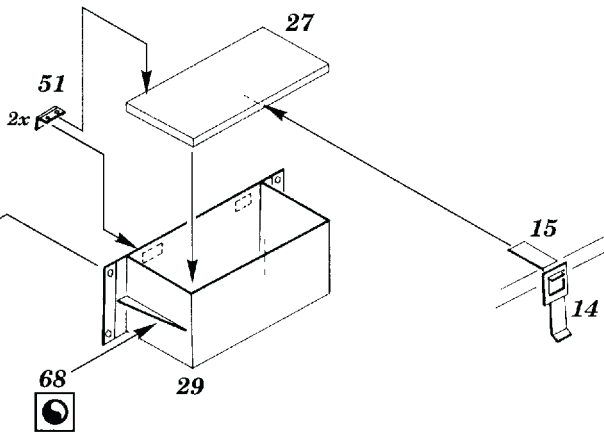

# CROMWELL Mk.IV

1/35 scale detail set for Tamiya kit

35 184

- OPPOSITE SIDE
- REMOVE
- REPLACE
- GRIND

Polish Arm. Div. only

kit part D11+D12 final assembly

TURRET

LEFT SIDE

RIGHT SIDE