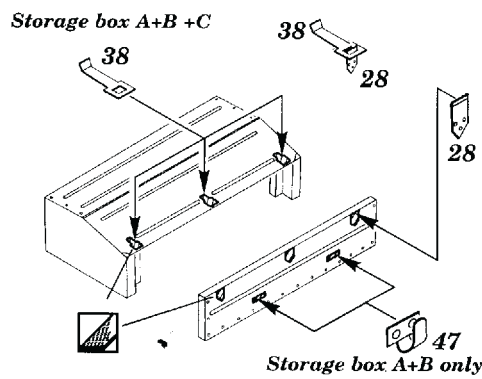

# CROMWELL Mk.IV

1/35 scale detail set for Tamiya kit

35 184

- OPPOSITE SIDE
- REMOVE
- REPLACE
- GRIND

Polish Arm. Div. only

kit part D11+D12 final assembly

TURRET

LEFT SIDE

RIGHT SIDE