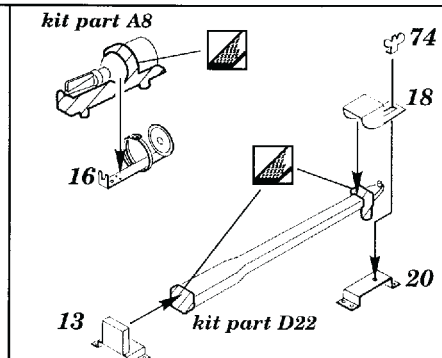

# CROMWELL Mk.IV

1/35 scale detail set for Tamiya kit

35 184

- OPPOSITE SIDE
- REMOVE
- REPLACE
- GRIND

Polish Arm. Div. only

kit part D11+D12 final assembly

TURRET

LEFT SIDE

RIGHT SIDE