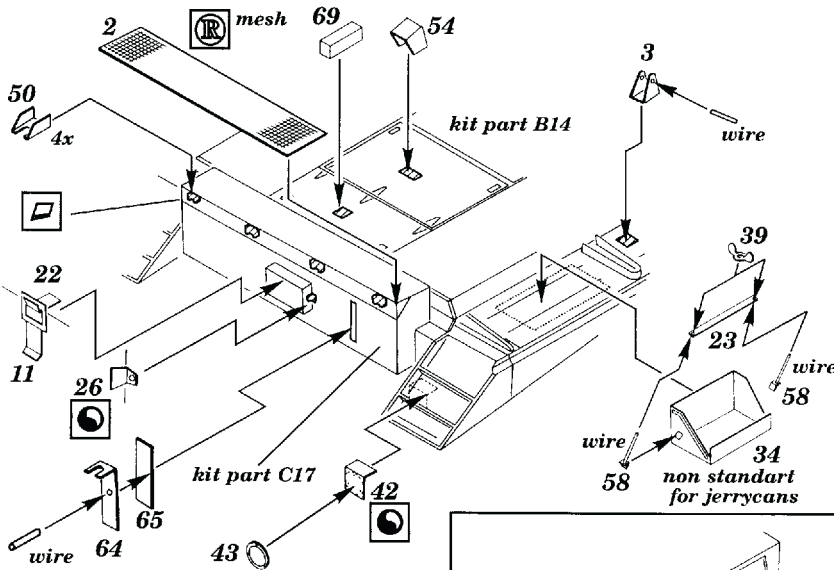

# CROMWELL Mk.IV

1/35 scale detail set for Tamiya kit

35 184

- OPPOSITE SIDE
- REMOVE
- REPLACE
- GRIND

Polish Arm. Div. only

kit part D11+D12 final assembly

TURRET

LEFT SIDE

RIGHT SIDE