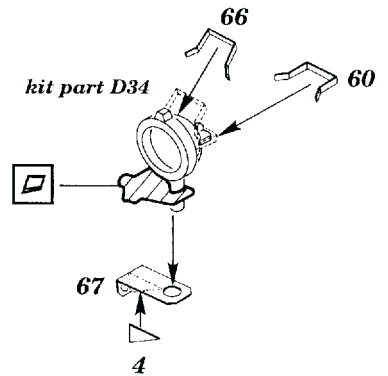

# CROMWELL Mk.IV

1/35 scale detail set for Tamiya kit

35 184

- OPPOSITE SIDE
- REMOVE
- REPLACE
- GRIND

Polish Arm. Div. only

kit part D11+D12 final assembly

TURRET

LEFT SIDE

RIGHT SIDE