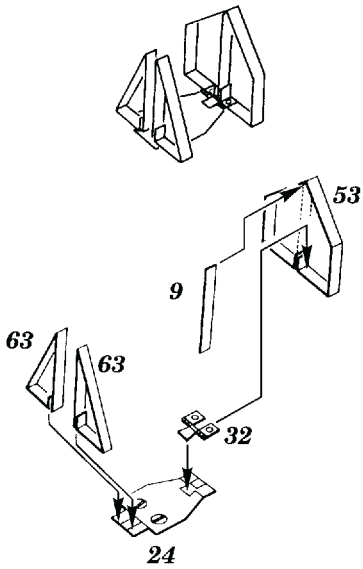

# CROMWELL Mk.IV

1/35 scale detail set for Tamiya kit

35 184

- OPPOSITE SIDE
- REMOVE
- REPLACE
- GRIND

Polish Arm. Div. only

kit part D11+D12 final assembly

TURRET

LEFT SIDE

RIGHT SIDE