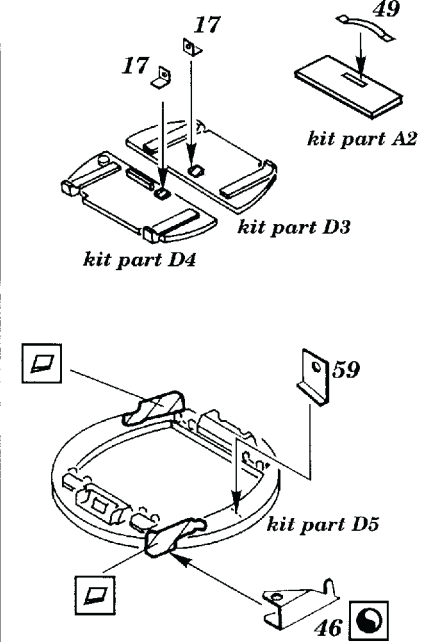

# CROMWELL Mk.IV

1/35 scale detail set for Tamiya kit

35 184

- OPPOSITE SIDE
- REMOVE
- REPLACE
- GRIND

Polish Arm. Div. only

kit part D11+D12 final assembly

TURRET

LEFT SIDE

RIGHT SIDE