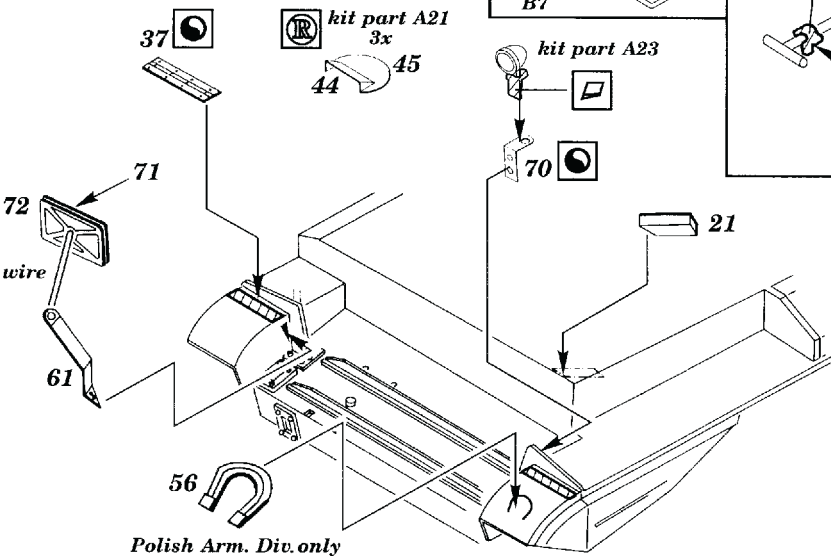

# CROMWELL Mk.IV

1/35 scale detail set for Tamiya kit

35 184

- OPPOSITE SIDE
- REMOVE
- REPLACE
- GRIND

Polish Arm. Div. only

kit part D11+D12 final assembly

TURRET

LEFT SIDE

RIGHT SIDE