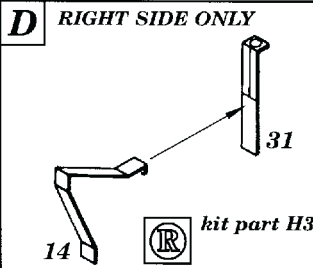

Pz.Kpfw IV H Armour Plates

35 181

1/35 scale detail set for Tamiya kit

-  OPPOSITE SIDE
-  REMOVE
-  REPLACE
-  GRIND

ALL ARMOUR PLATES

LEFT SIDE

RIGHT SIDE PARTS

FINAL ASSEMBLY