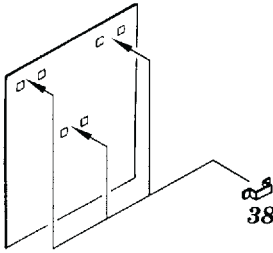

Pz.Kpfw IV H Armour Plates

35 181

1/35 scale detail set for Tamiya kit

-  OPPOSITE SIDE
-  REMOVE
-  REPLACE
-  GRIND

ALL ARMOUR PLATES

LEFT SIDE

RIGHT SIDE PARTS

FINAL ASSEMBLY