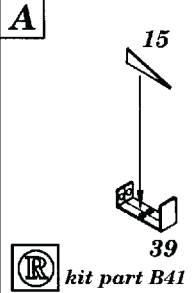

Pz.Kpfw IV H Armour Plates

35 181

1/35 scale detail set for Tamiya kit

-  OPPOSITE SIDE
-  REMOVE
-  REPLACE
-  GRIND

ALL ARMOUR PLATES

LEFT SIDE

RIGHT SIDE PARTS

FINAL ASSEMBLY