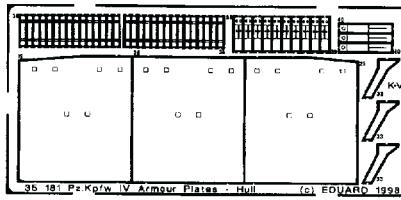

Pz.Kpfw IV H Armour Plates

35 181

1/35 scale detail set for Tamiya kit

-  OPPOSITE SIDE
-  REMOVE
-  REPLACE
-  GRIND

ALL ARMOUR PLATES

LEFT SIDE

RIGHT SIDE PARTS

FINAL ASSEMBLY