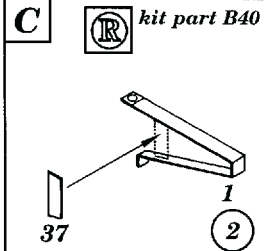

Pz.Kpfw IV H Armour Plates

35 181

1/35 scale detail set for Tamiya kit

-  OPPOSITE SIDE
-  REMOVE
-  REPLACE
-  GRIND

ALL ARMOUR PLATES

LEFT SIDE

RIGHT SIDE PARTS

FINAL ASSEMBLY