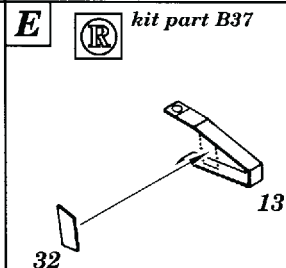

Pz.Kpfw IV H Armour Plates

35 181

1/35 scale detail set for Tamiya kit

-  OPPOSITE SIDE
-  REMOVE
-  REPLACE
-  GRIND

ALL ARMOUR PLATES

LEFT SIDE

RIGHT SIDE PARTS

FINAL ASSEMBLY