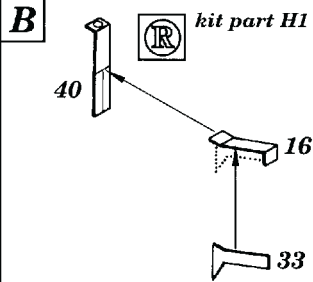

Pz.Kpfw IV H Armour Plates

35 181

1/35 scale detail set for Tamiya kit

-  OPPOSITE SIDE
-  REMOVE
-  REPLACE
-  GRIND

ALL ARMOUR PLATES

LEFT SIDE

RIGHT SIDE PARTS

FINAL ASSEMBLY