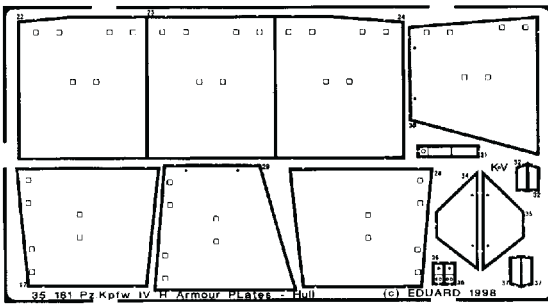

Pz.Kpfw IV H Armour Plates

35 181

1/35 scale detail set for Tamiya kit

-  OPPOSITE SIDE
-  REMOVE
-  REPLACE
-  GRIND

ALL ARMOUR PLATES

LEFT SIDE

RIGHT SIDE PARTS

FINAL ASSEMBLY