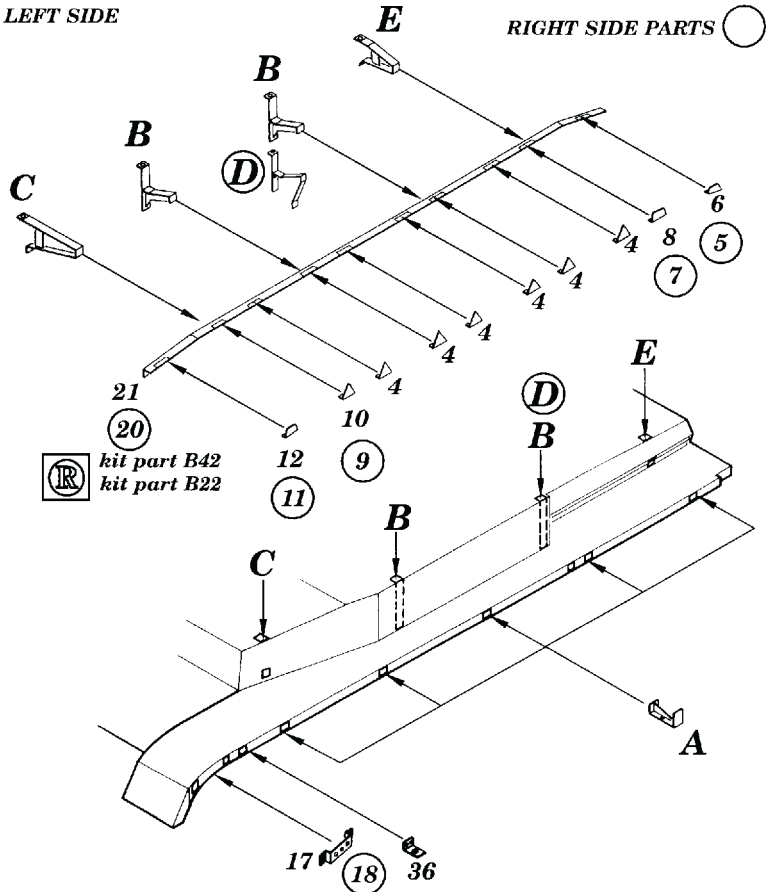

Pz.Kpfw IV H Armour Plates

35 181

1/35 scale detail set for Tamiya kit

-  OPPOSITE SIDE
-  REMOVE
-  REPLACE
-  GRIND

ALL ARMOUR PLATES

LEFT SIDE

RIGHT SIDE PARTS

FINAL ASSEMBLY