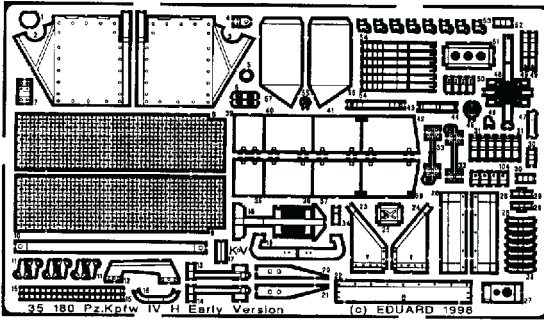

Pz.Kpfw IV H early version

1/35 scale detail set for Tamiya kit

35 180

-  OPPOSITE SIDE
-  REMOVE
-  REPLACE
-  GRIND