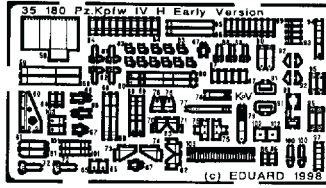

Pz.Kpfw IV H early version

1/35 scale detail set for Tamiya kit

35 180

-  OPPOSITE SIDE
-  REMOVE
-  REPLACE
-  GRIND