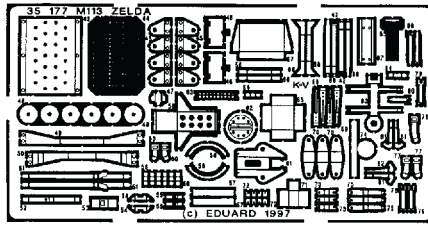

M113 ZELDA

1/35 scale detail set for Academy kit

35 177

- OPPOSITE SIDE
- REMOVE
- REPLACE
- GRIND