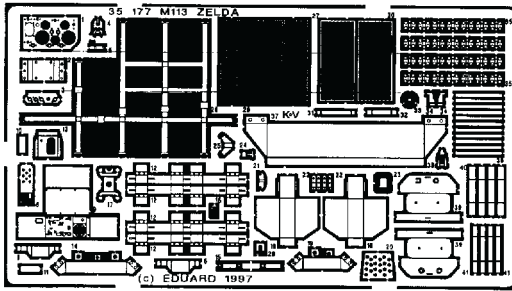

M113 ZELDA

1/35 scale detail set for Academy kit

35 177

- OPPOSITE SIDE
- REMOVE
- REPLACE
- GRIND